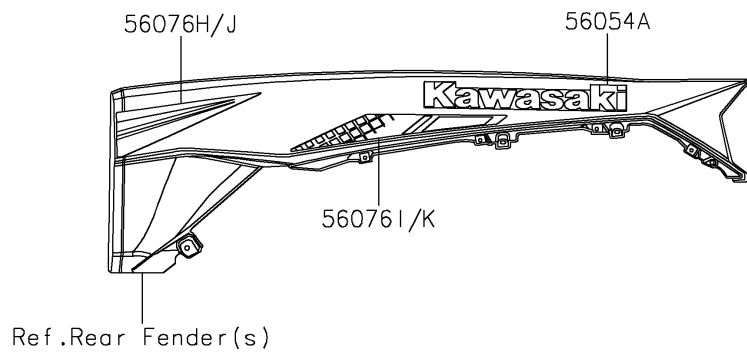

2021 TERYX KRX[®] 1000

PARTS DIAGRAM

Decals(Blue)

F2861A

Ref. Front Fender(s)

2021 TERYX KRX[®] 1000

PARTS LIST

Decals(Blue)

Kawasaki

Let the Good Times Roll[®]

ITEM NAME

PART NUMBER

QUANTITY
