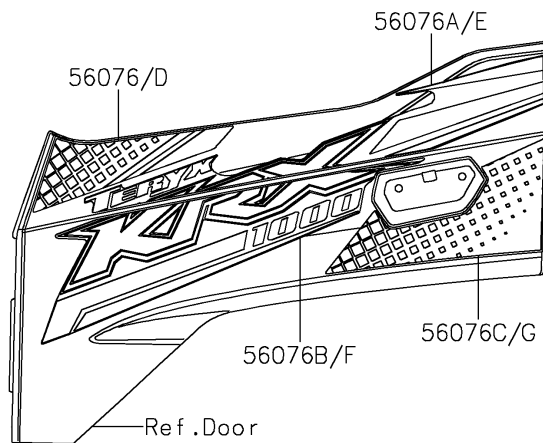

2021 TERYX KRX[®] 1000

PARTS DIAGRAM

Decals(Blue)

F2861A

Ref. Front Fender(s)

2021 TERYX KRX[®] 1000

PARTS LIST

Decals(Blue)

Kawasaki

Let the Good Times Roll[®]

ITEM NAME

PART NUMBER

QUANTITY
