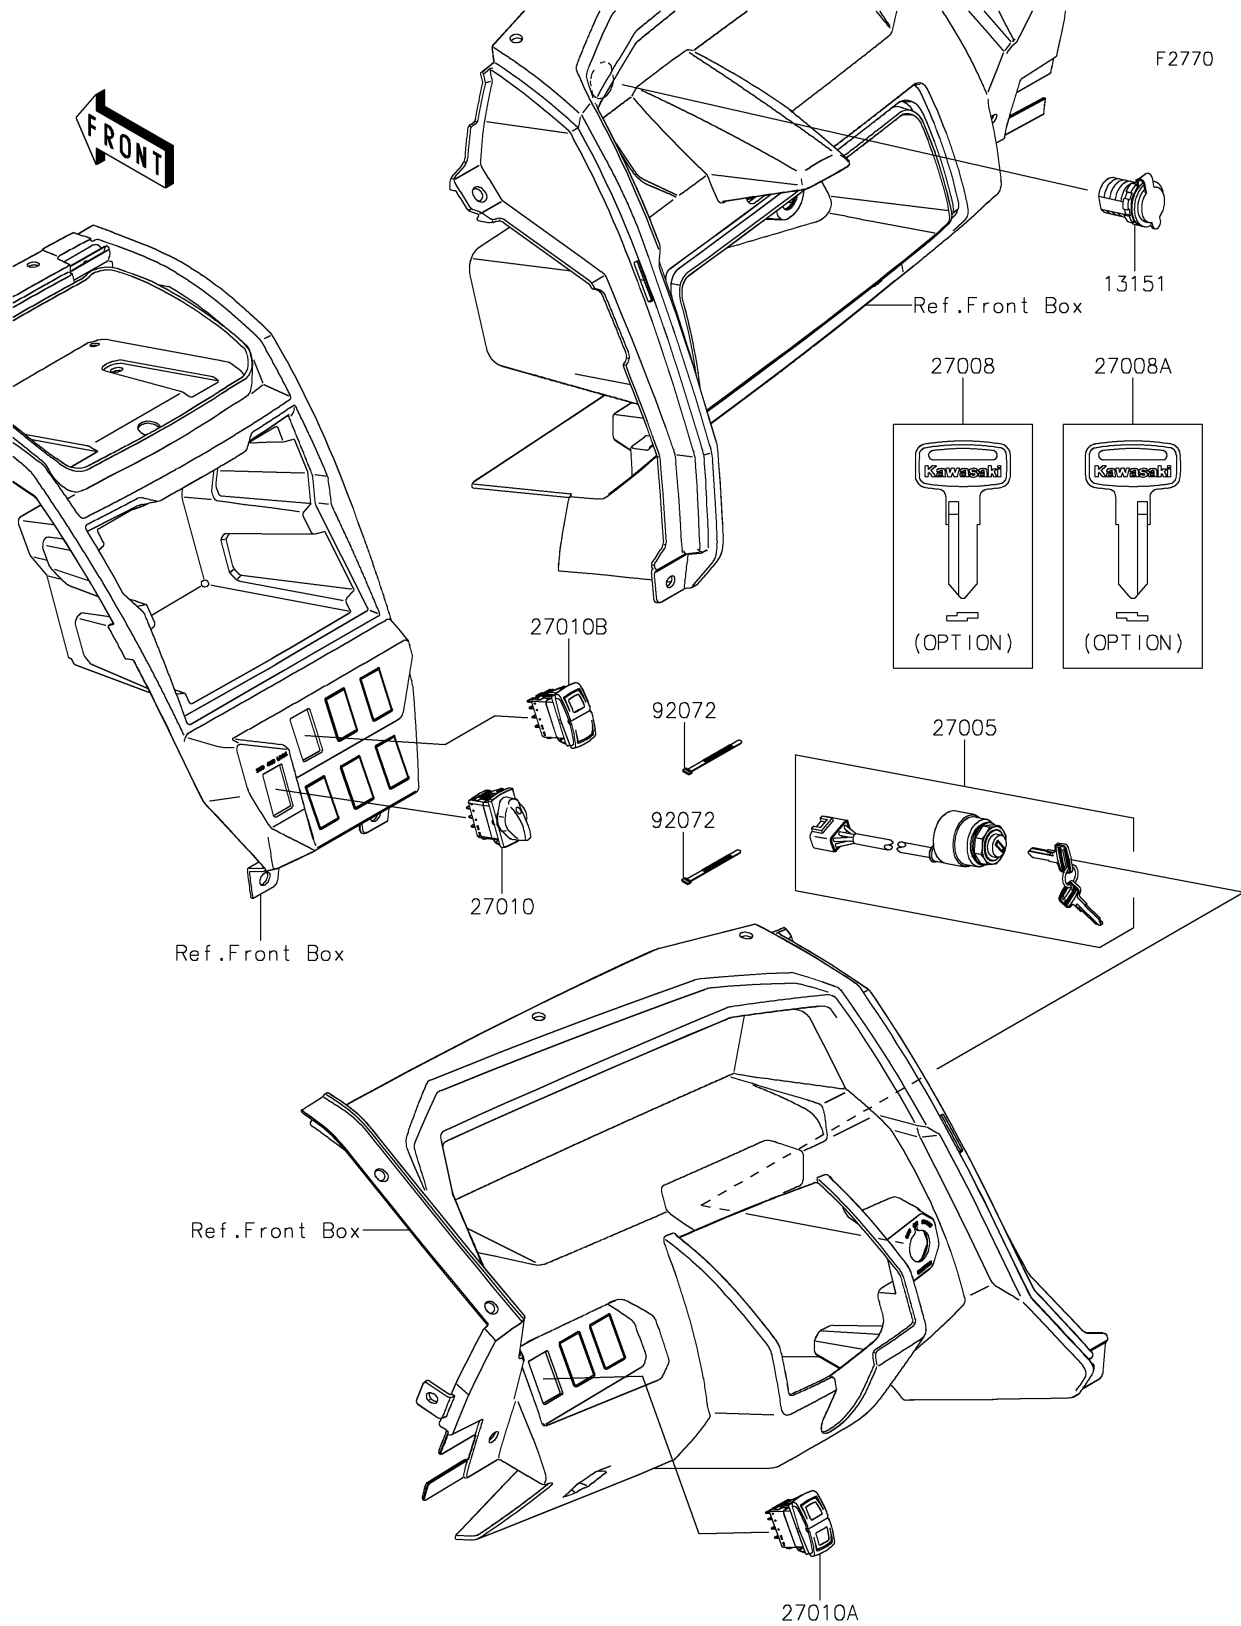

2021 TERYX KRX® 1000

PARTS DIAGRAM

Ignition Switch

2021 TERYX KRX[®] 1000

PARTS LIST

Ignition Switch

ITEM NAME

PART NUMBER

QUANTITY
