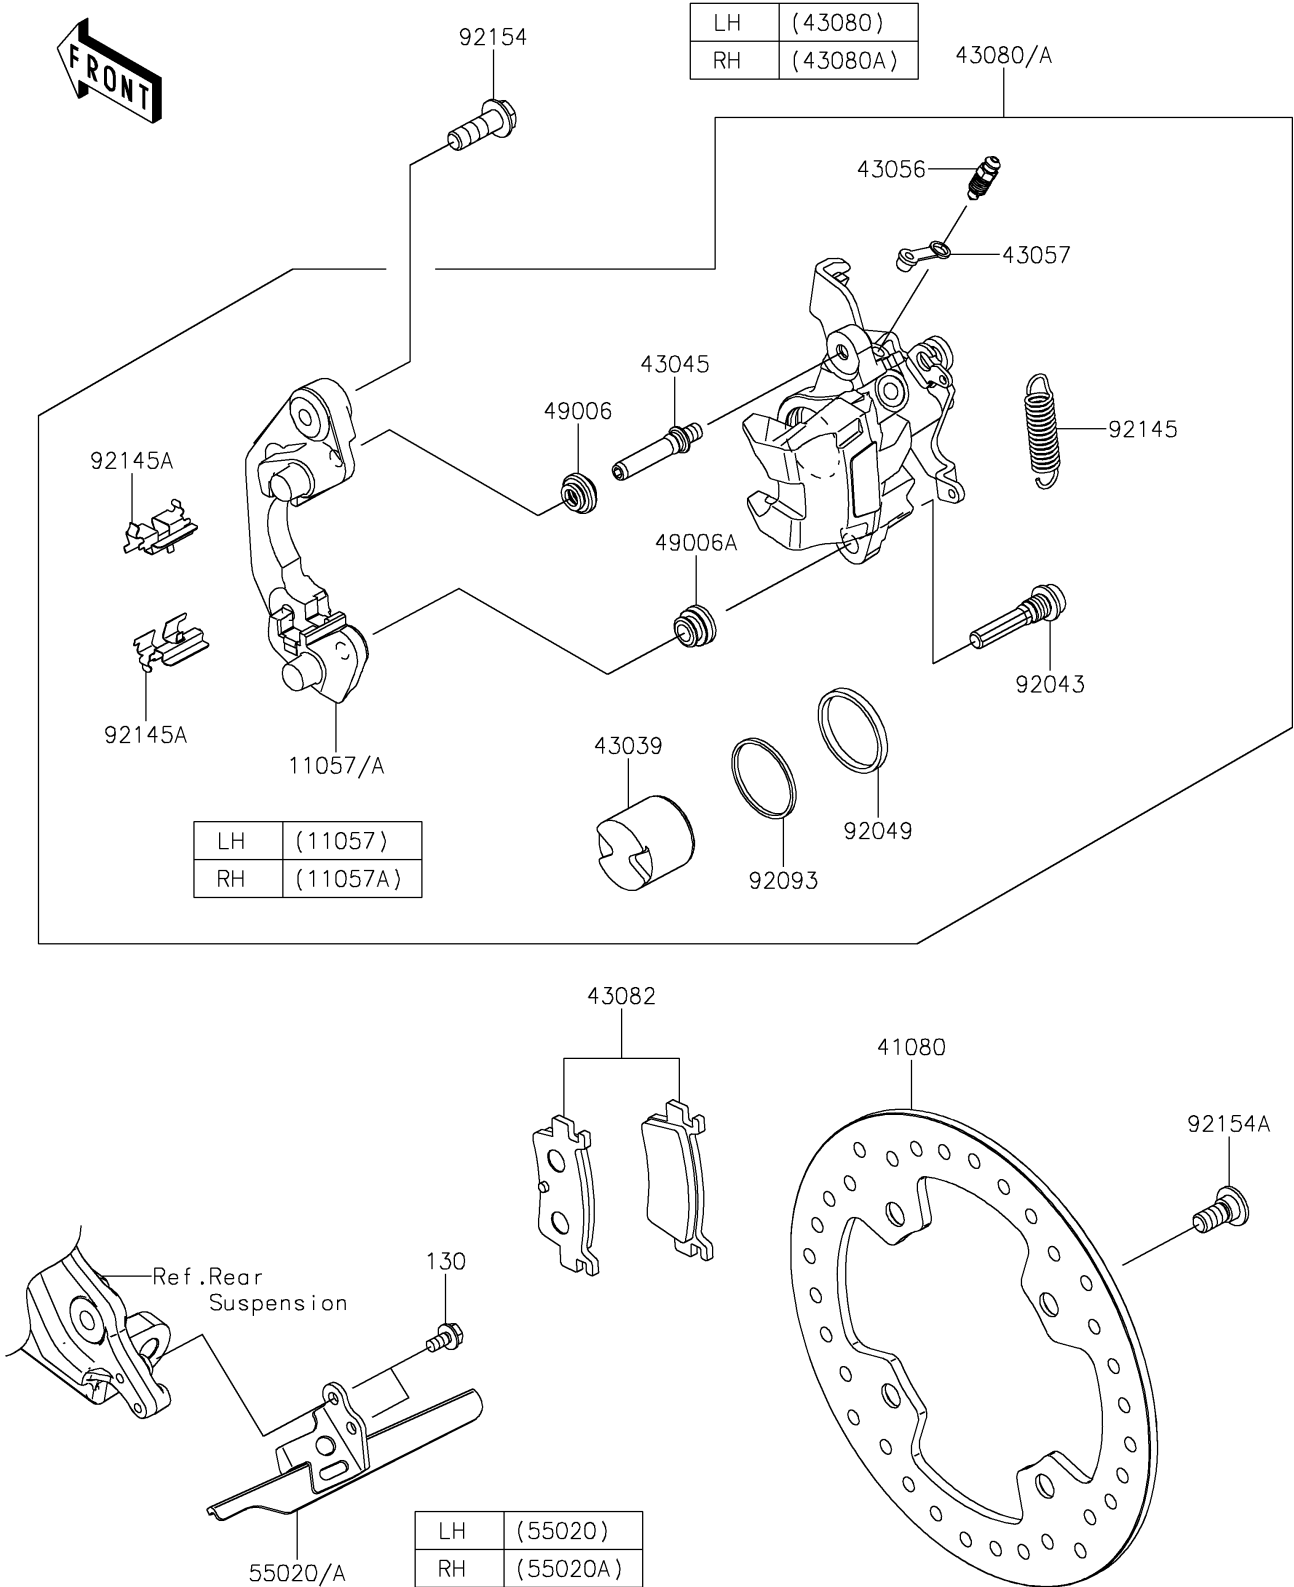

2021 TERYX KRX® 1000

PARTS DIAGRAM

Rear Brake

F2294

2021 TERYX KRX[®] 1000

PARTS LIST

Rear Brake

ITEM NAME

PART NUMBER

QUANTITY
