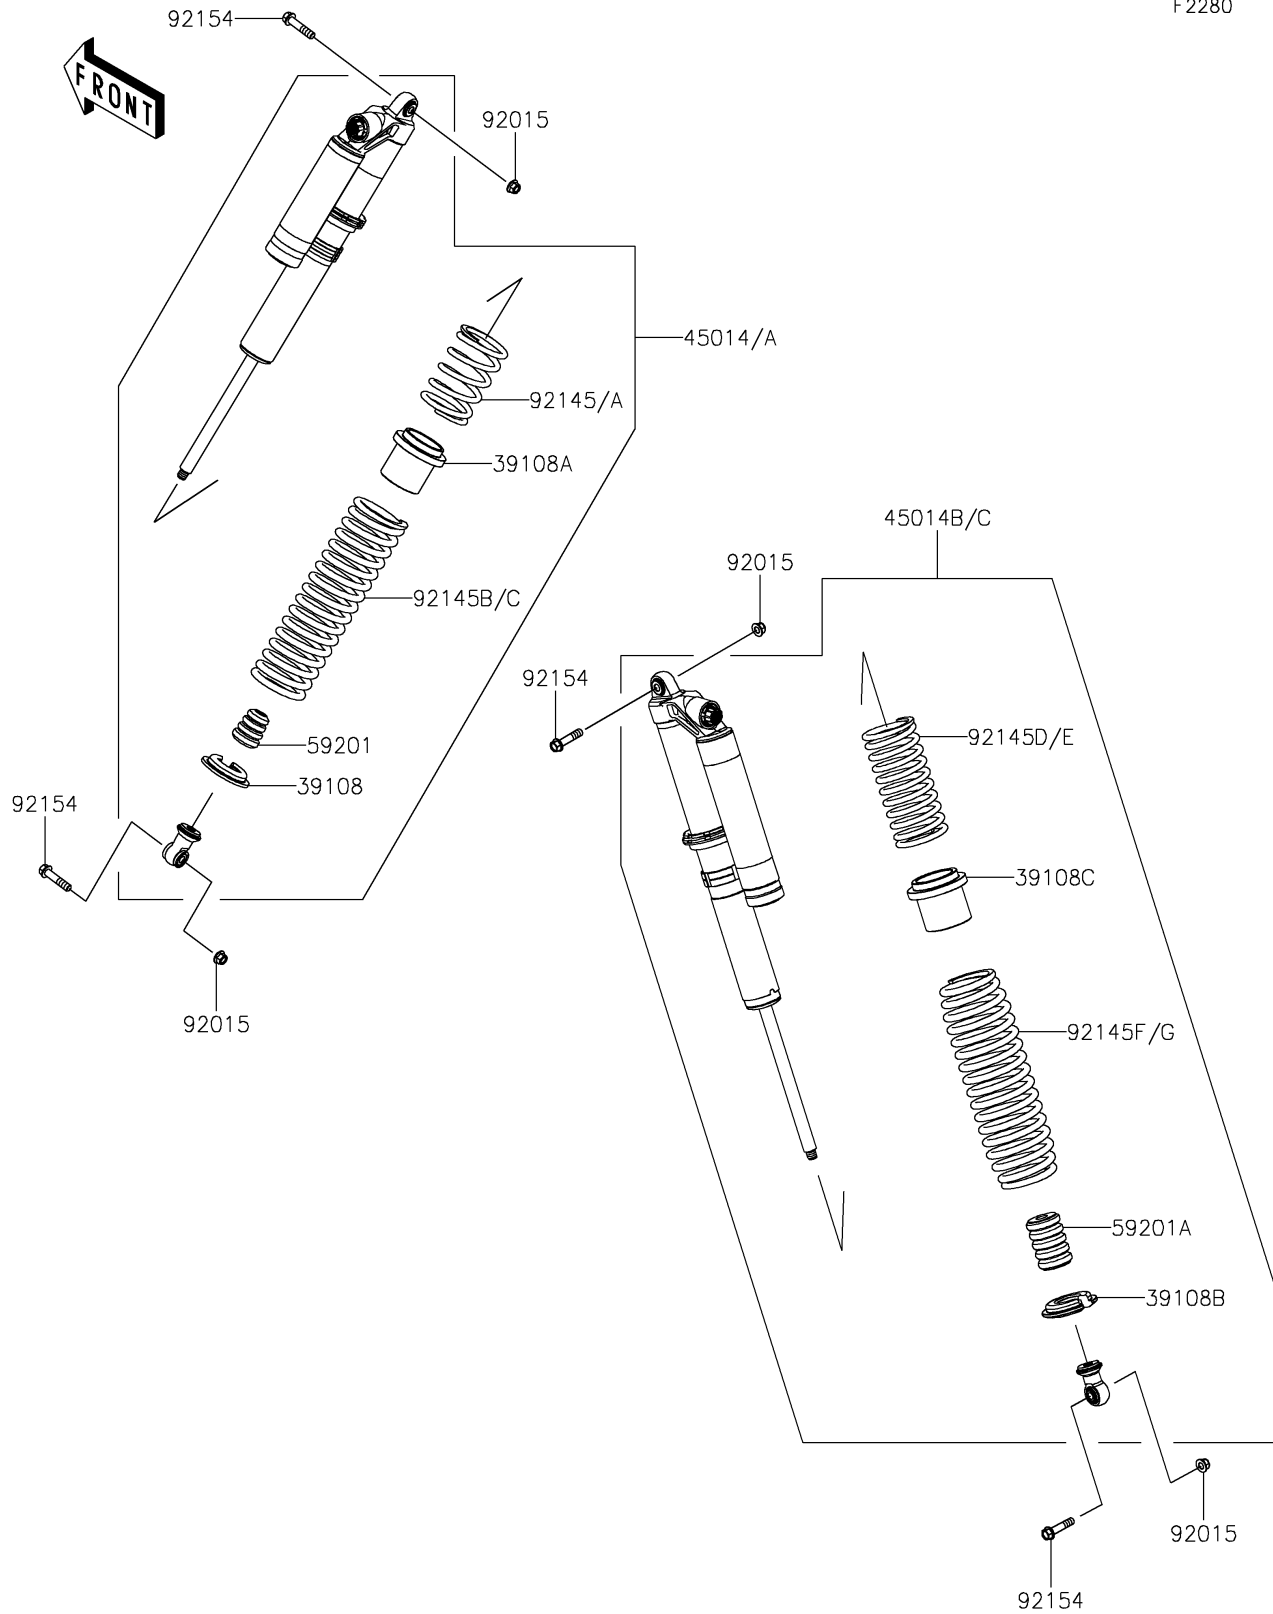

2021 TERYX KRX[®] 1000

PARTS DIAGRAM

Shock Absorber(s)

F2280

2021 TERYX KRX[®] 1000

PARTS LIST

Shock Absorber(s)

ITEM NAME

PART NUMBER

QUANTITY
