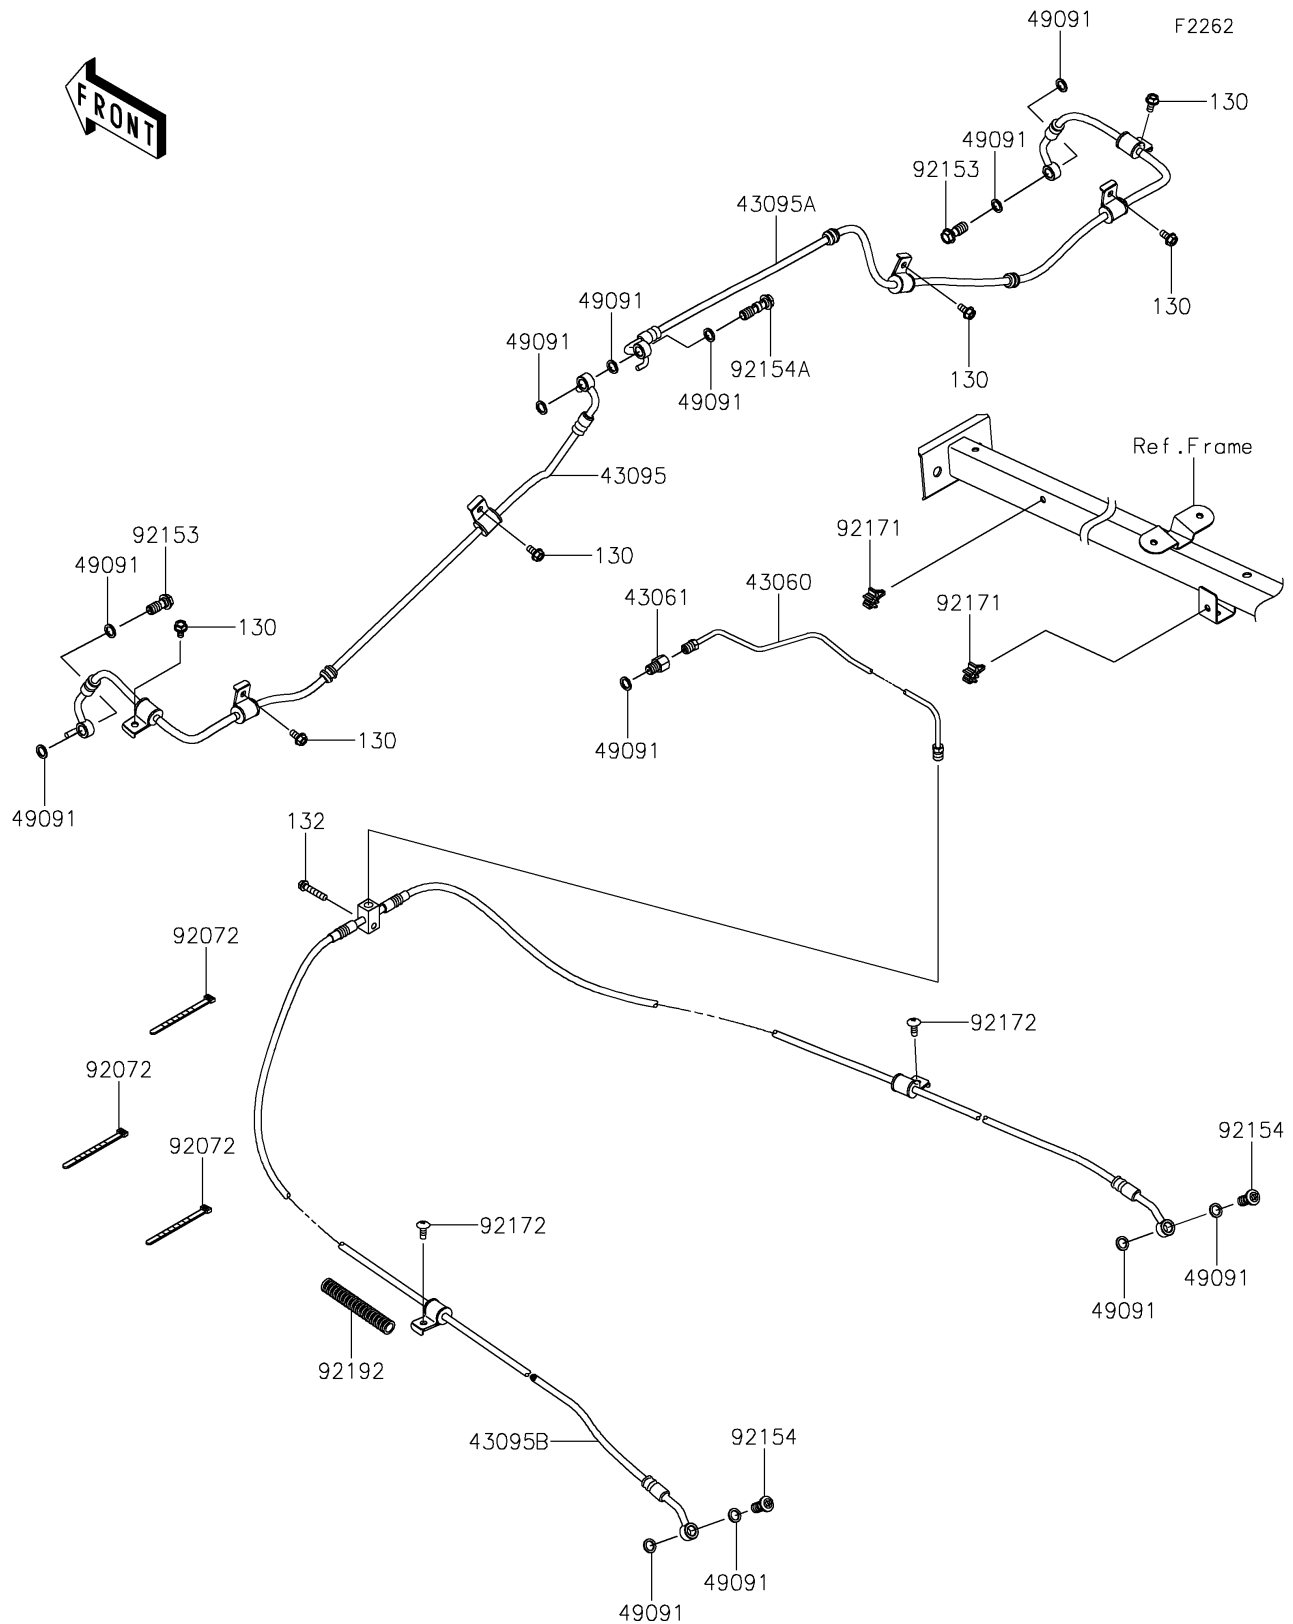

2021 TERYX KRX[®] 1000

PARTS DIAGRAM

Brake Piping

2021 TERYX KRX® 1000

PARTS LIST

Brake Piping

ITEM NAME	PART NUMBER	QUANTITY
PIPE-BRAKE (Ref # 43060)	43060-0339	1
JOINT-BRAKE,M/C (Ref # 43061)	43061-0302	1
HOSE-BRAKE,FR,LH (Ref # 43095)	43095-1637	1
HOSE-BRAKE,FR,RH (Ref # 43095A)	43095-1638	1
HOSE-BRAKE,RR (Ref # 43095B)	43095-1746	1
WASHER-SEAL,10.1X14.5X1.5 (Ref # 49091)	49091-0001	12
BAND,L=123 (Ref # 92072)	92072-030	6
BOLT,OIL,L=23 (Ref # 92153)	92153-1419	2
BOLT,HEXALOBULAR,10X21 (Ref # 92154)	92154-1328	2
BOLT,OIL,10X34.5 (Ref # 92154A)	92154-1398	1
CLAMP (Ref # 92171)	92171-0805	2
SCREW,TAPPING,6X16 (Ref # 92172)	92172-0739	2
TUBE,CORRUGATED,L=100 (Ref # 92192)	92192-3809	1
BOLT-FLANGED,6X12 (Ref # 130)	130CA0612	6
BOLT-FLANGED-SMALL,6X30 (Ref # 132)	132BA0630	1