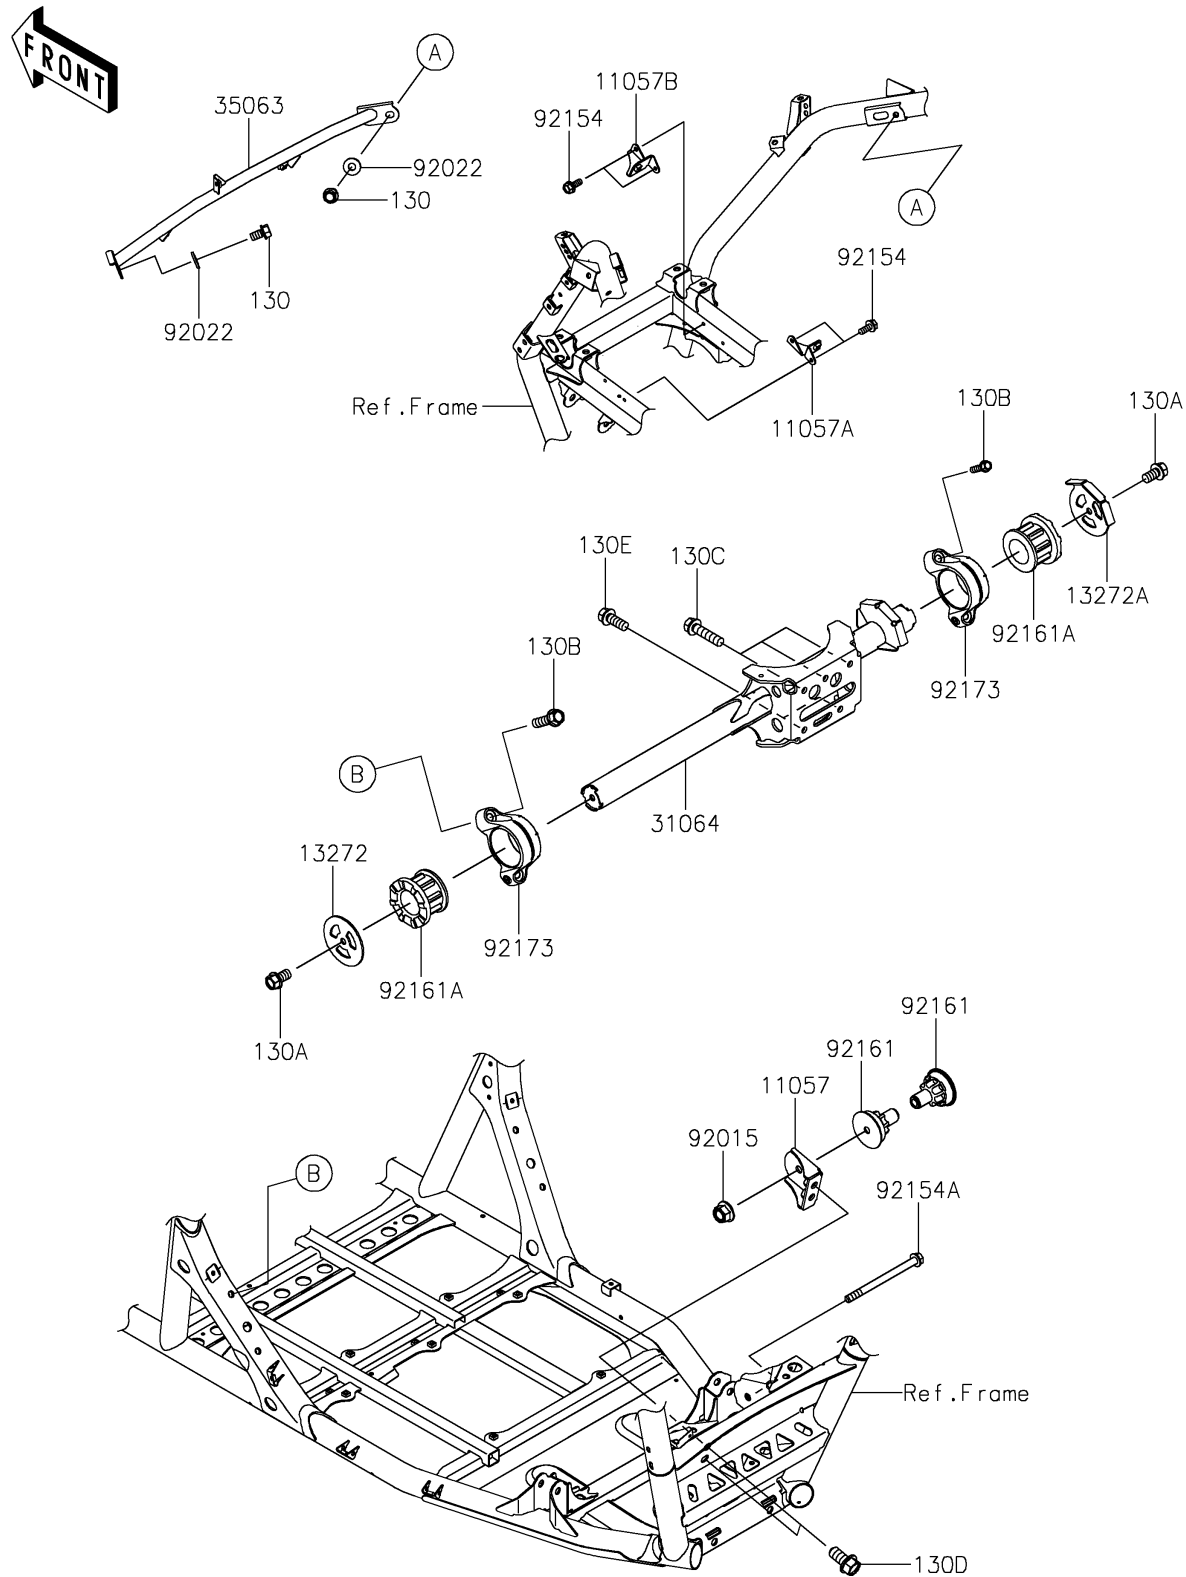

2021 TERYX KRX® 1000

PARTS DIAGRAM

Engine Mount

F2122

2021 TERYX KRX[®] 1000

PARTS LIST Engine Mount

ITEM NAME	PART NUMBER	QUANTITY
-----------	-------------	----------
