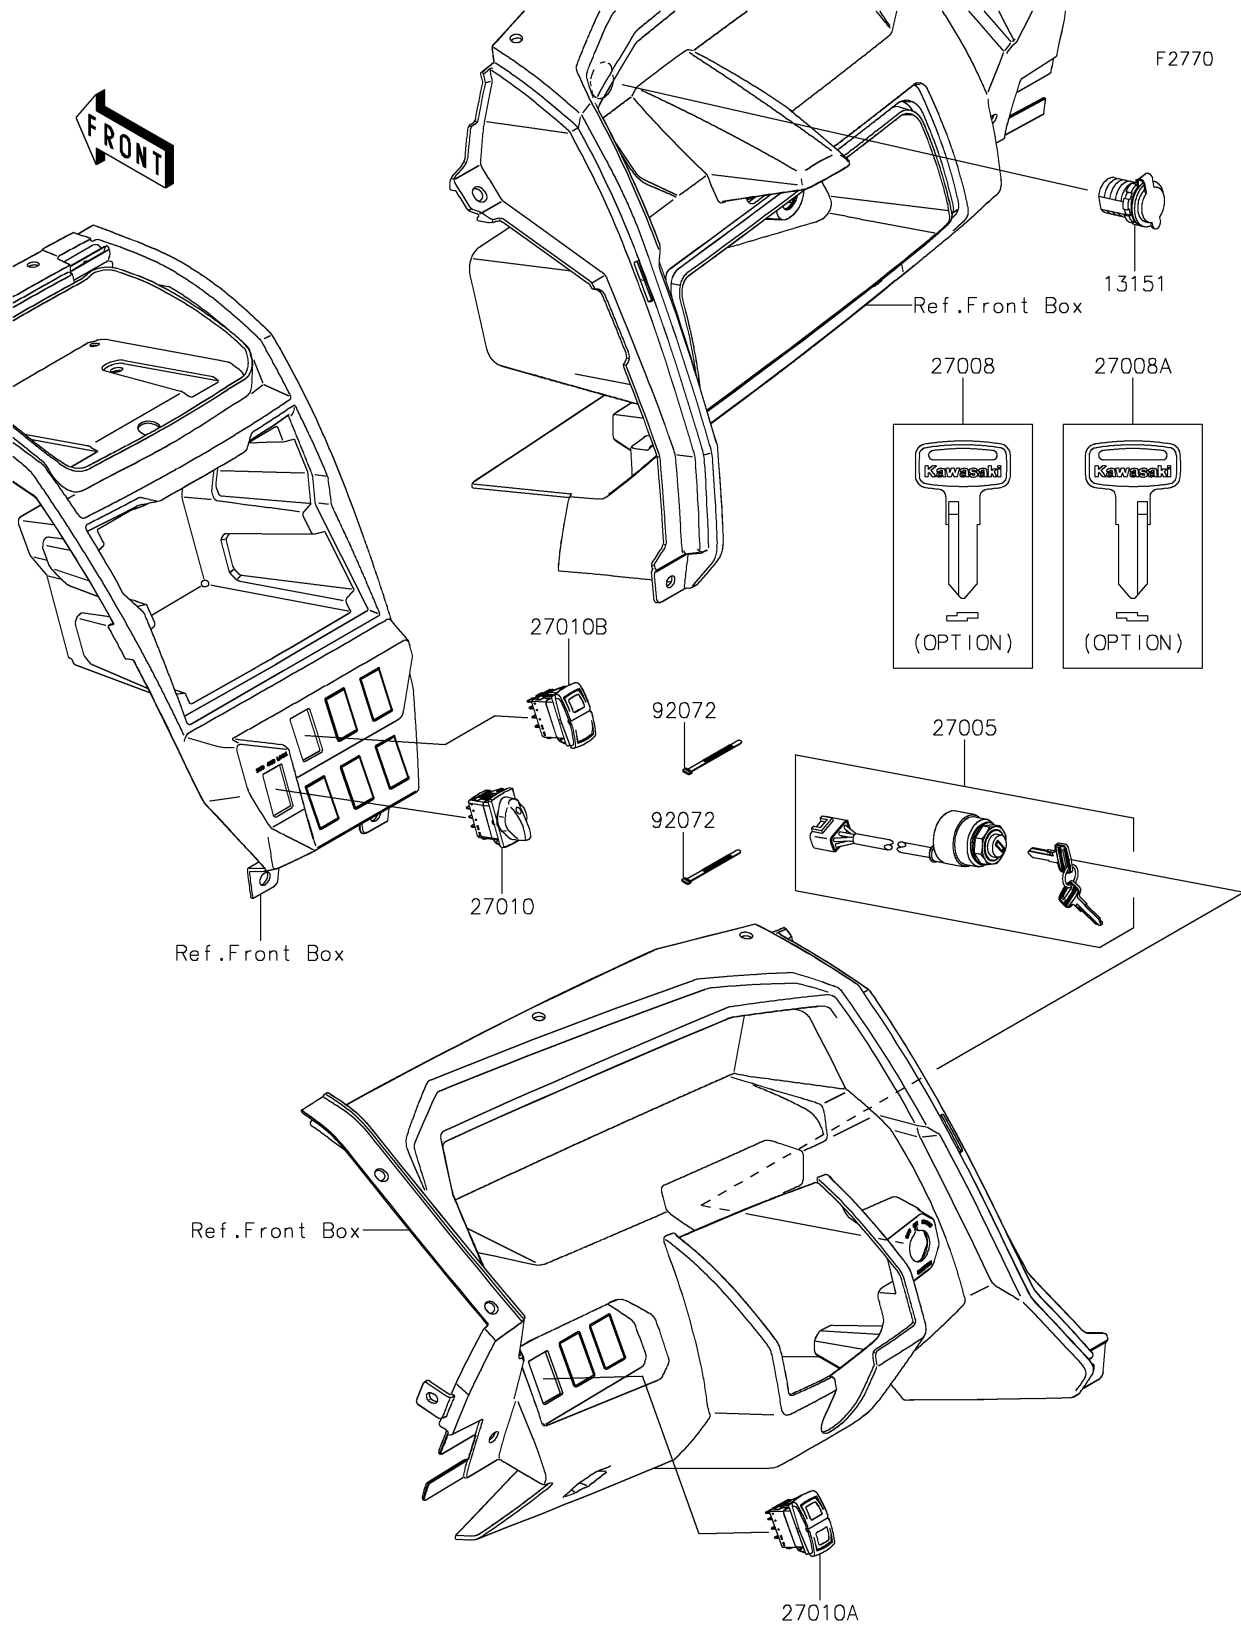

2020 TERYX KRX[®] 1000

PARTS DIAGRAM

Ignition Switch

2020 TERYX KRX® 1000

PARTS LIST

Ignition Switch

ITEM NAME	PART NUMBER	QUANTITY
SWITCH-COMP,OUTLET,12V (Ref # 13151)	13151-0556	1
SWITCH-ASSY-IGNITION (Ref # 27005)	27005-0643	1
KEY-LOCK,BLANK (Ref # 27008)	27008-1153	1
KEY-LOCK,BLANK (Ref # 27008A)	27008-1157	1
SWITCH,2WD/4WD (Ref # 27010)	27010-0902	1
SWITCH,HEAD LIGHT (Ref # 27010A)	27010-0903	1
SWITCH,POWER MODE (Ref # 27010B)	27010-0904	1
BAND,L=123 (Ref # 92072)	92072-030	2