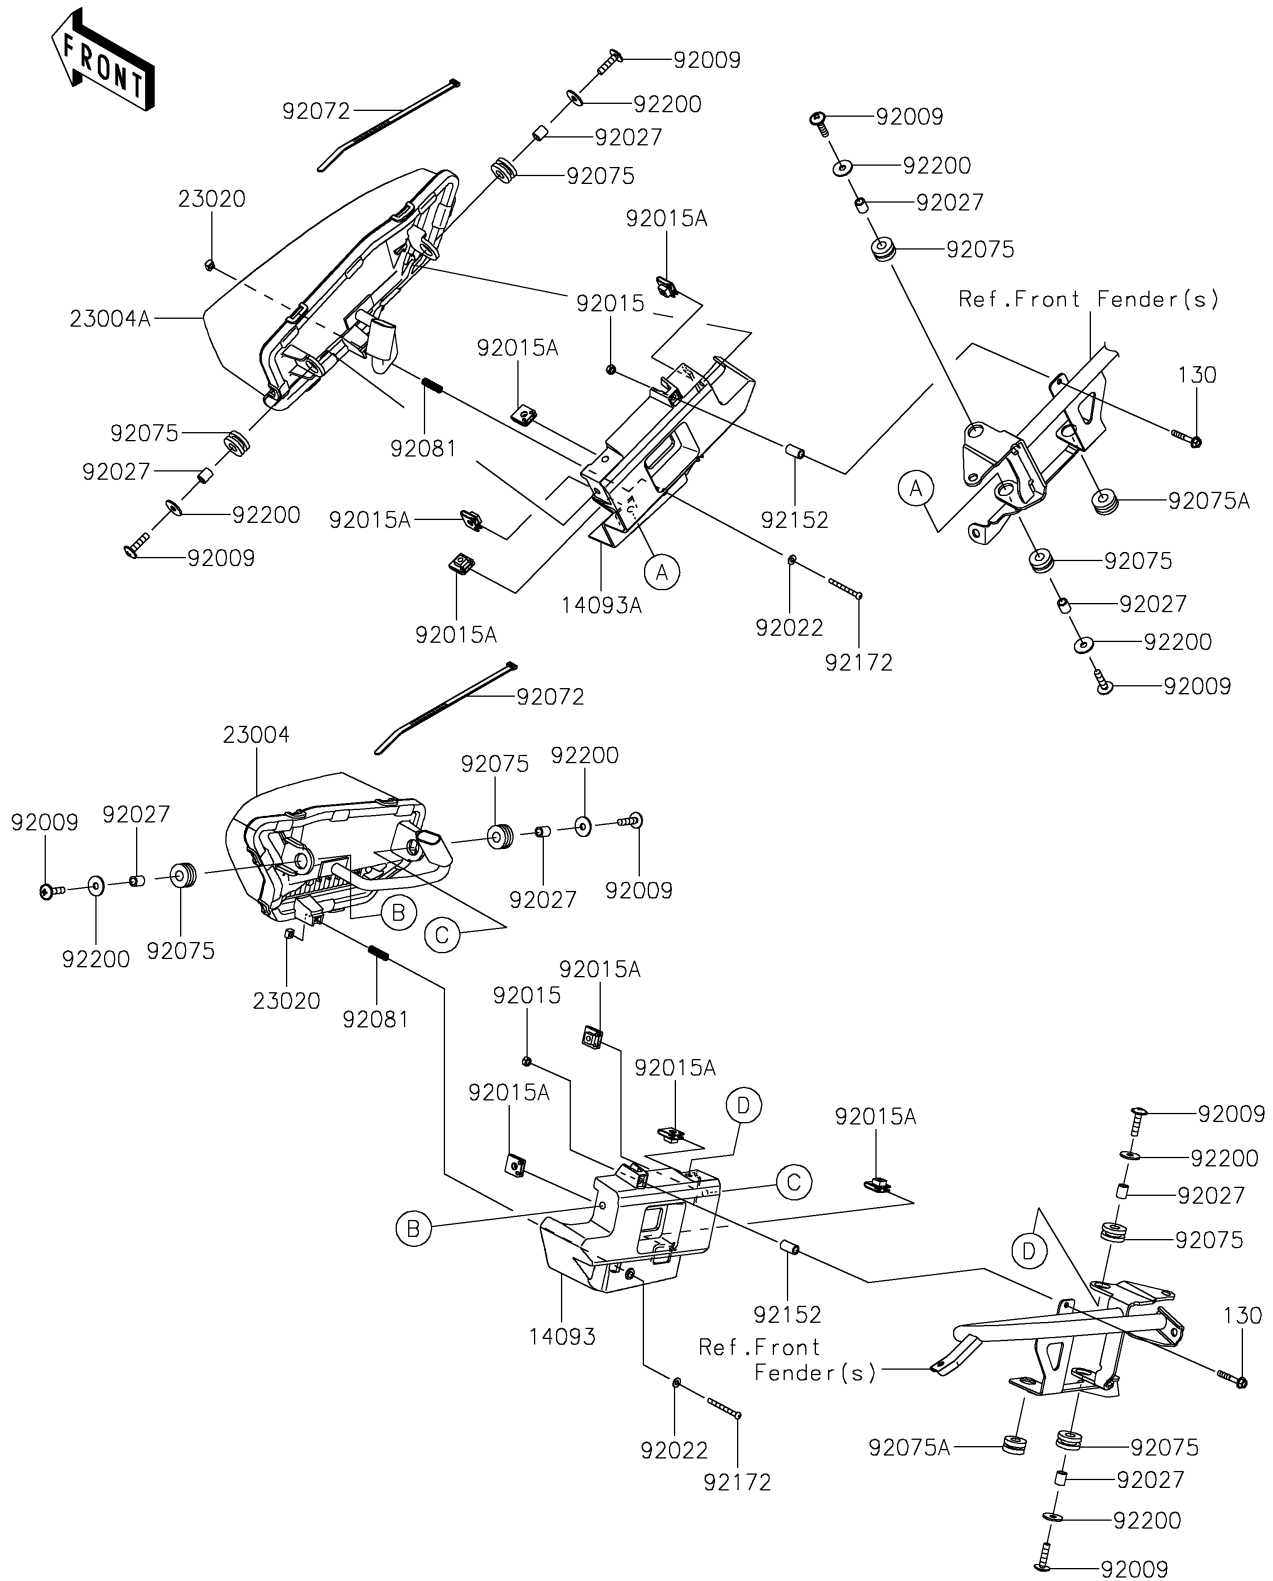

2020 TERYX KRX® 1000

PARTS DIAGRAM

Headlight(s)

F2710

2020 TERYX KRX® 1000

PARTS LIST

Headlight(s)

ITEM NAME	PART NUMBER	QUANTITY
COVER,HEAD LAMP,LH (Ref # 14093)	14093-0868	1
COVER,HEAD LAMP,RH (Ref # 14093A)	14093-0869	1
LAMP-HEAD,LH,LED (Ref # 23004)	23004-0392	1
LAMP-HEAD,RH,LED (Ref # 23004A)	23004-0393	1
NUT,4MM,FOCUS ADJUST (Ref # 23020)	23020-018	2
SCREW,6X25 (Ref # 92009)	92009-1465	8
NUT,LOCK,5MM (Ref # 92015)	92015-1221	2
NUT,CLAMP,6MM (Ref # 92015A)	92015-1678	8
WASHER (Ref # 92022)	92022-563	2
COLLAR,6.8X10X12 (Ref # 92027)	92027-162	8
BAND,L=292.1 (Ref # 92072)	92072-3509	2
DAMPER,10X24X12 (Ref # 92075)	92075-1690	8
DAMPER (Ref # 92075A)	92075-209	2
SPRING,FOCUS ADJUST (Ref # 92081)	92081-1896	2
COLLAR,6.2X9.5X17 (Ref # 92152)	92152-2693	2
SCREW,4X40 (Ref # 92172)	92172-1092	2
WASHER,6.5X20X1.6 (Ref # 92200)	92200-0283	8
BOLT-FLANGED,5X30 (Ref # 130)	130BA0530	2