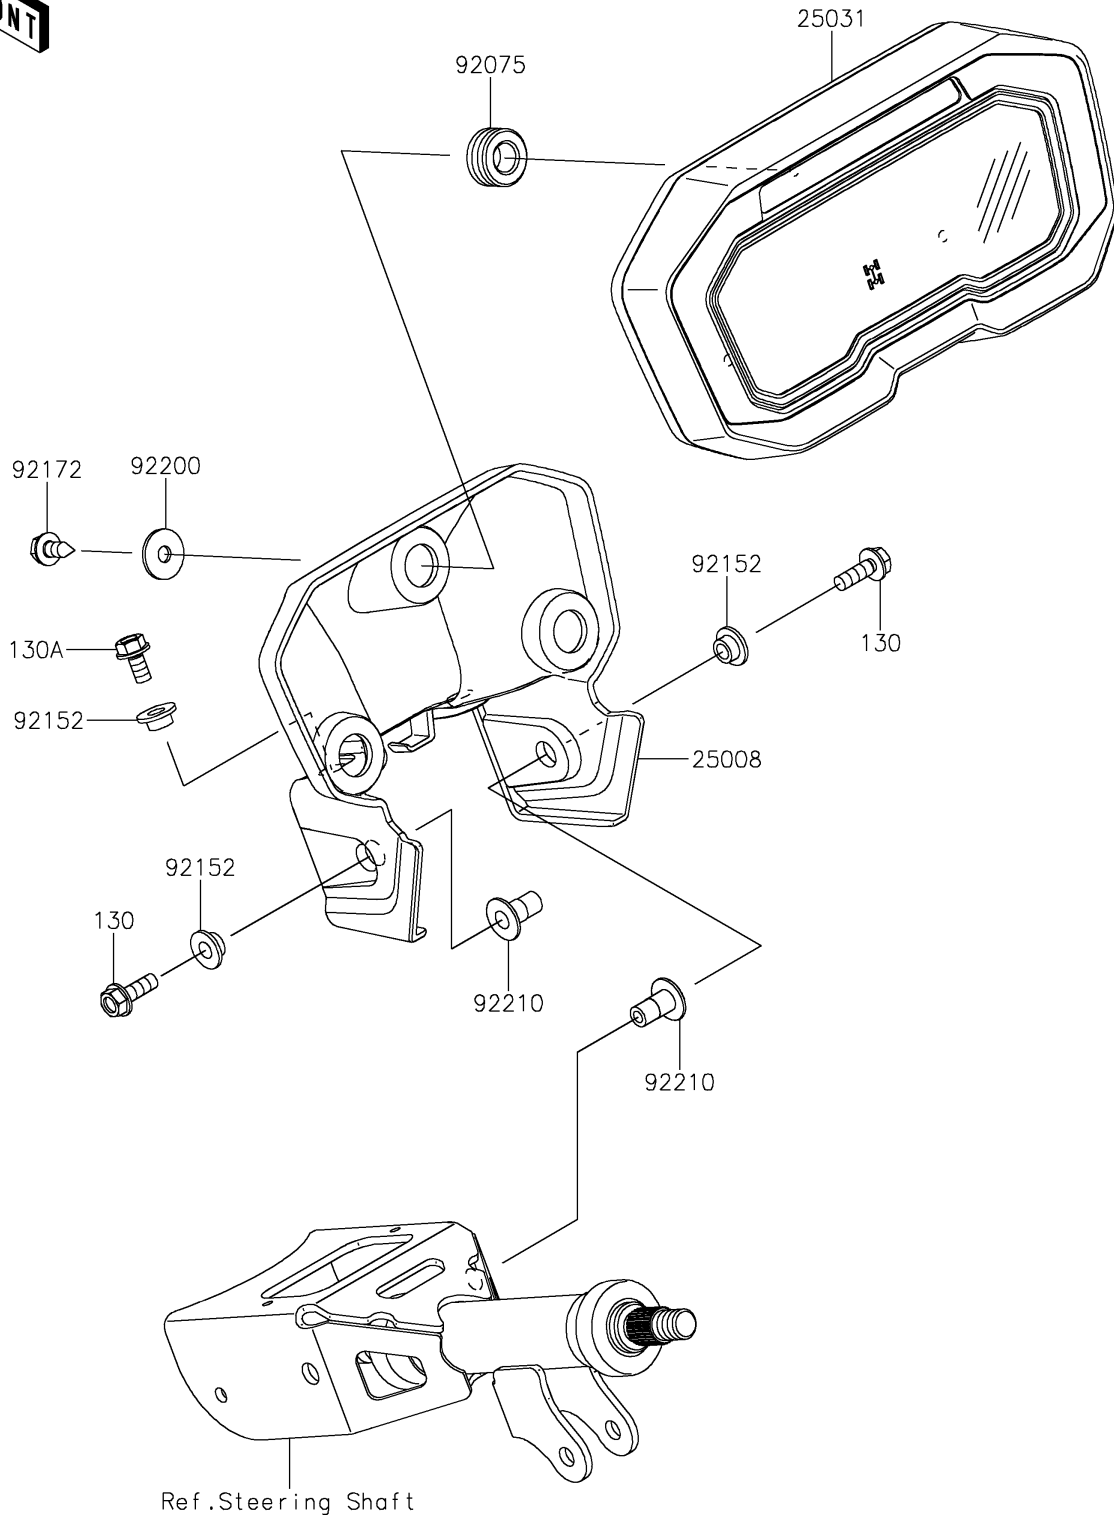

2020 TERYX KRX® 1000

PARTS DIAGRAM

Meter(s)

F2530

2020 TERYX KRX[®] 1000

PARTS LIST

Meter(s)

ITEM NAME	PART NUMBER	QUANTITY
BRACKET-METER (Ref # 25008)	25008-0049	1
METER-ASSY,LCD (Ref # 25031)	25031-0850	1
DAMPER (Ref # 92075)	92075-1898	3
COLLAR,6.5X10X6.2 (Ref # 92152)	92152-1511	4
SCREW,TAPPING,6X16 (Ref # 92172)	92172-1313	3
WASHER,6.5X20X1.6 (Ref # 92200)	92200-0283	3
NUT,METER BKT SIDE (Ref # 92210)	92210-1760	2
BOLT-FLANGED,6X18 (Ref # 130)	130BA0618	2
BOLT-FLANGED,6X12 (Ref # 130A)	130CA0612	2