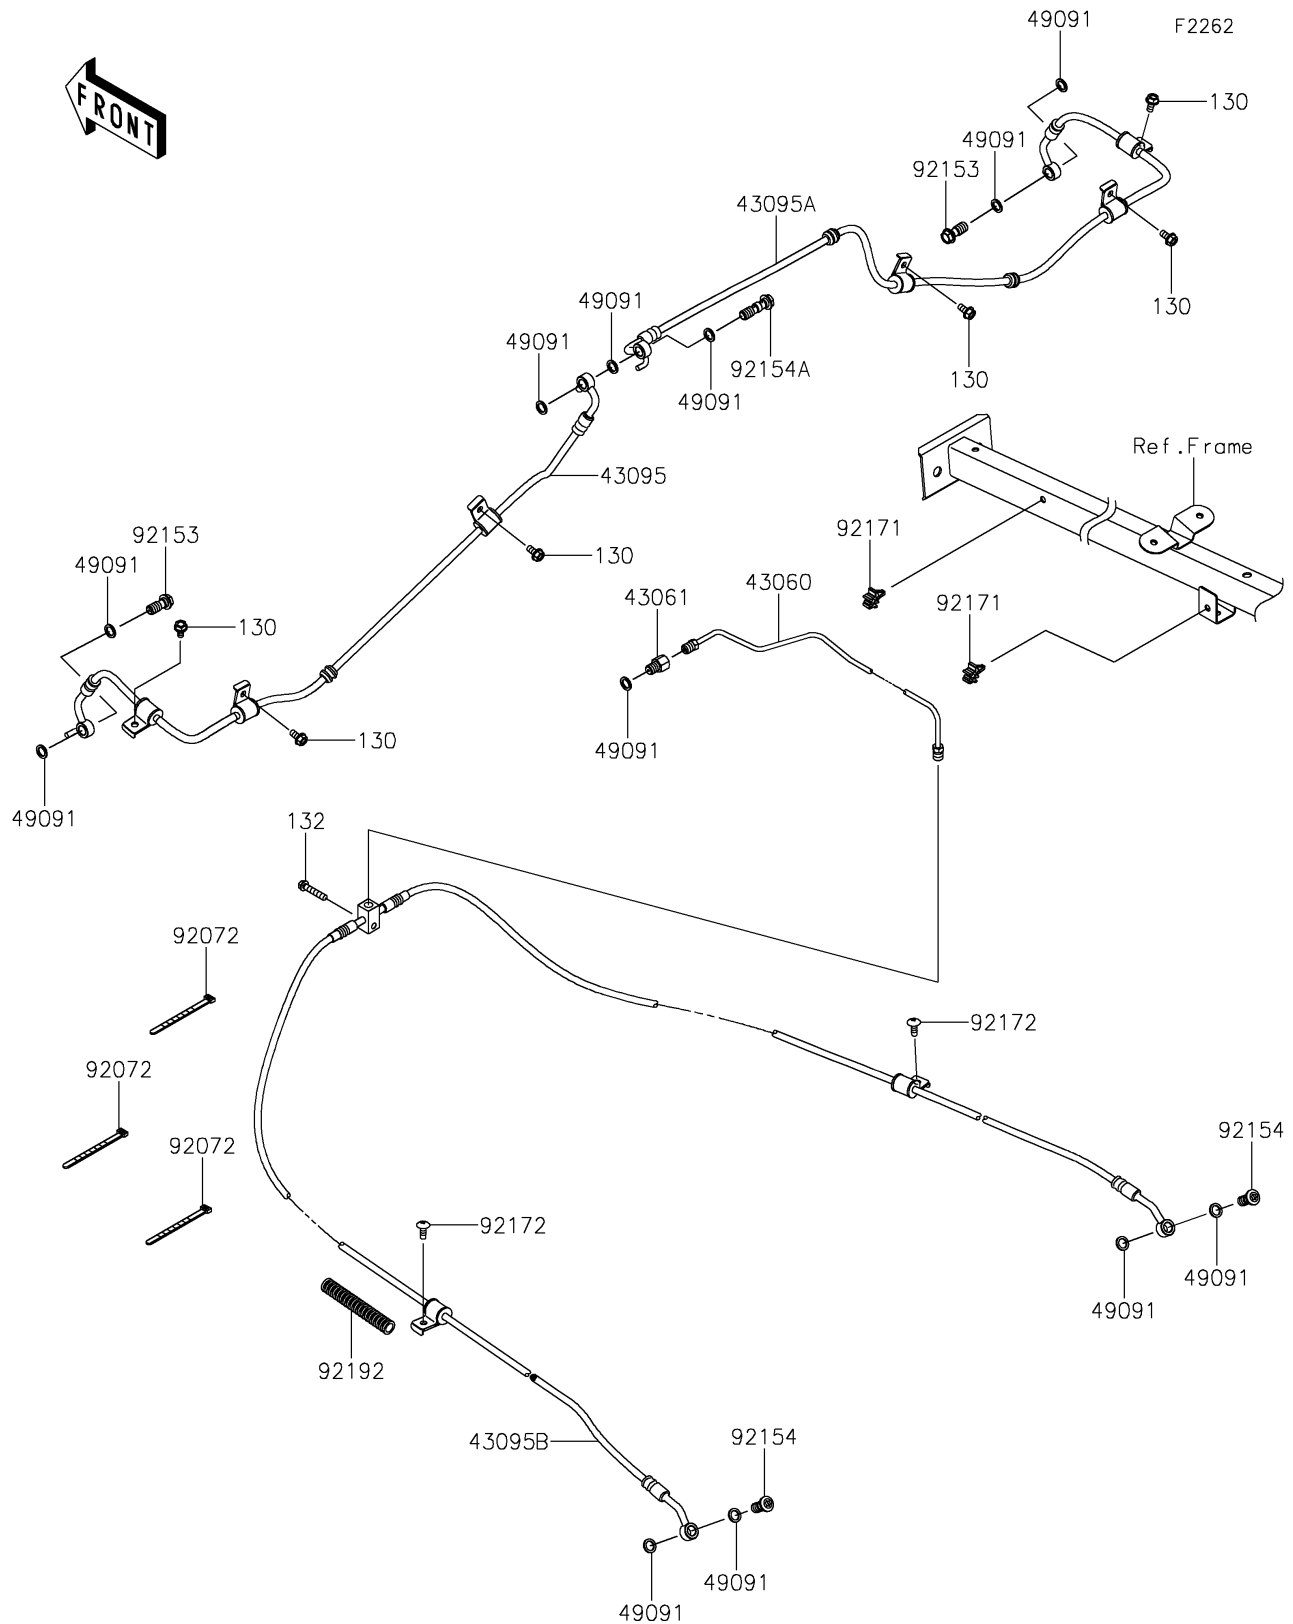

2020 TERYX KRX[®] 1000

PARTS DIAGRAM

Brake Piping

2020 TERYX KRX® 1000

PARTS LIST

Brake Piping

ITEM NAME	PART NUMBER	QUANTITY
PIPE-BRAKE (Ref # 43060)	43060-0339	1
JOINT-BRAKE,M/C (Ref # 43061)	43061-0302	1
HOSE-BRAKE,FR,LH (Ref # 43095)	43095-1637	1
HOSE-BRAKE,FR,RH (Ref # 43095A)	43095-1638	1
HOSE-BRAKE,RR (Ref # 43095B)	43095-1746	1
WASHER-SEAL,10.1X14.5X1.5 (Ref # 49091)	49091-0001	12
BAND,L=123 (Ref # 92072)	92072-030	6
BOLT,OIL,L=23 (Ref # 92153)	92153-1419	2
BOLT,HEXALOBULAR,10X21 (Ref # 92154)	92154-1328	2
BOLT,OIL,10X34.5 (Ref # 92154A)	92154-1398	1
CLAMP (Ref # 92171)	92171-0805	2
SCREW,TAPPING,6X16 (Ref # 92172)	92172-0739	2
TUBE,CORRUGATED,L=100 (Ref # 92192)	92192-3809	1
BOLT-FLANGED,6X12 (Ref # 130)	130CA0612	6
BOLT-FLANGED-SMALL,6X30 (Ref # 132)	132BA0630	1