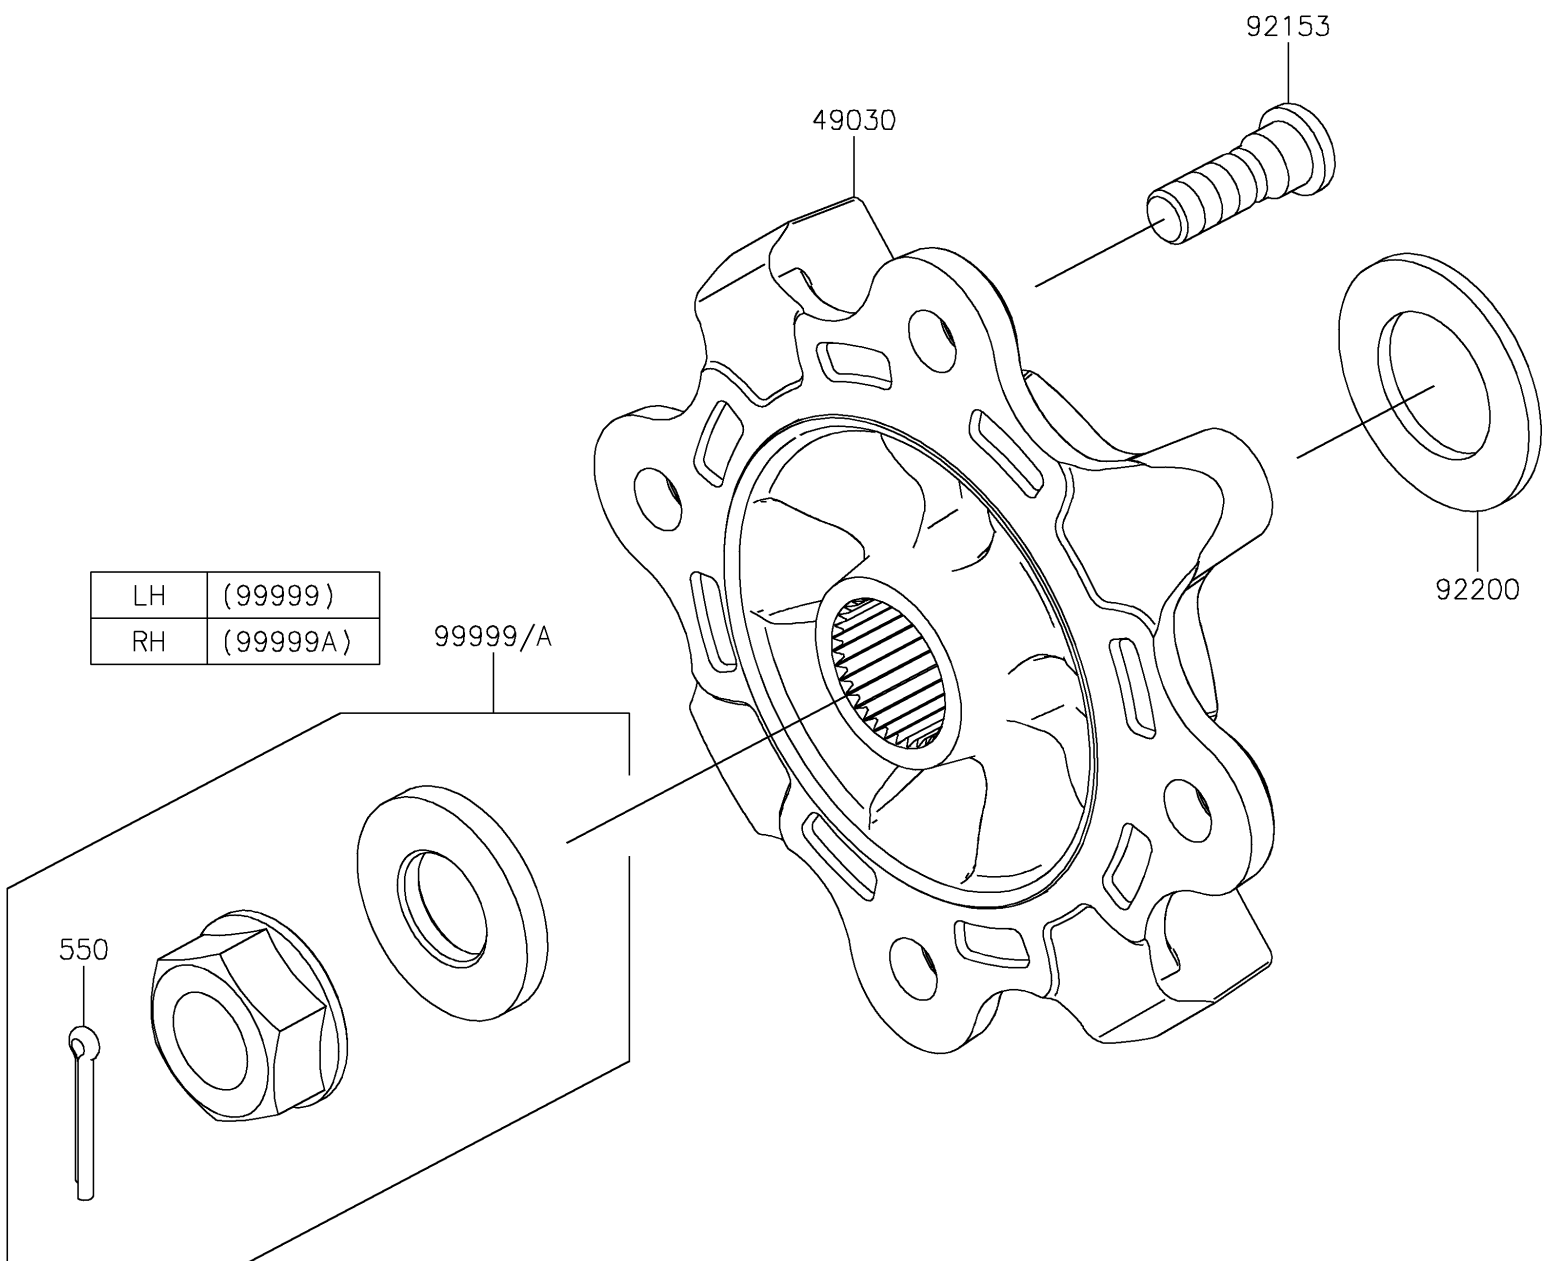

2020 TERYX KRX[®] 1000

PARTS DIAGRAM

Rear Hubs/Brakes

F2240

2020 TERYX KRX® 1000

PARTS LIST

Rear Hubs/Brakes

ITEM NAME	PART NUMBER	QUANTITY
HUB,FR (Ref # 49030)	49030-0566	2
BOLT,12MM (Ref # 92153)	92153-1915	8
WASHER,33X56X3.5 (Ref # 92200)	92200-2332	2
KIT,RR(LH) AXLE NUT (Ref # 99999)	99999-0726	1
KIT,RR(RH) AXLE NUT (Ref # 99999A)	99999-0727	1
PIN-COTTER,4.0X30 (Ref # 550)	550AA4030	2