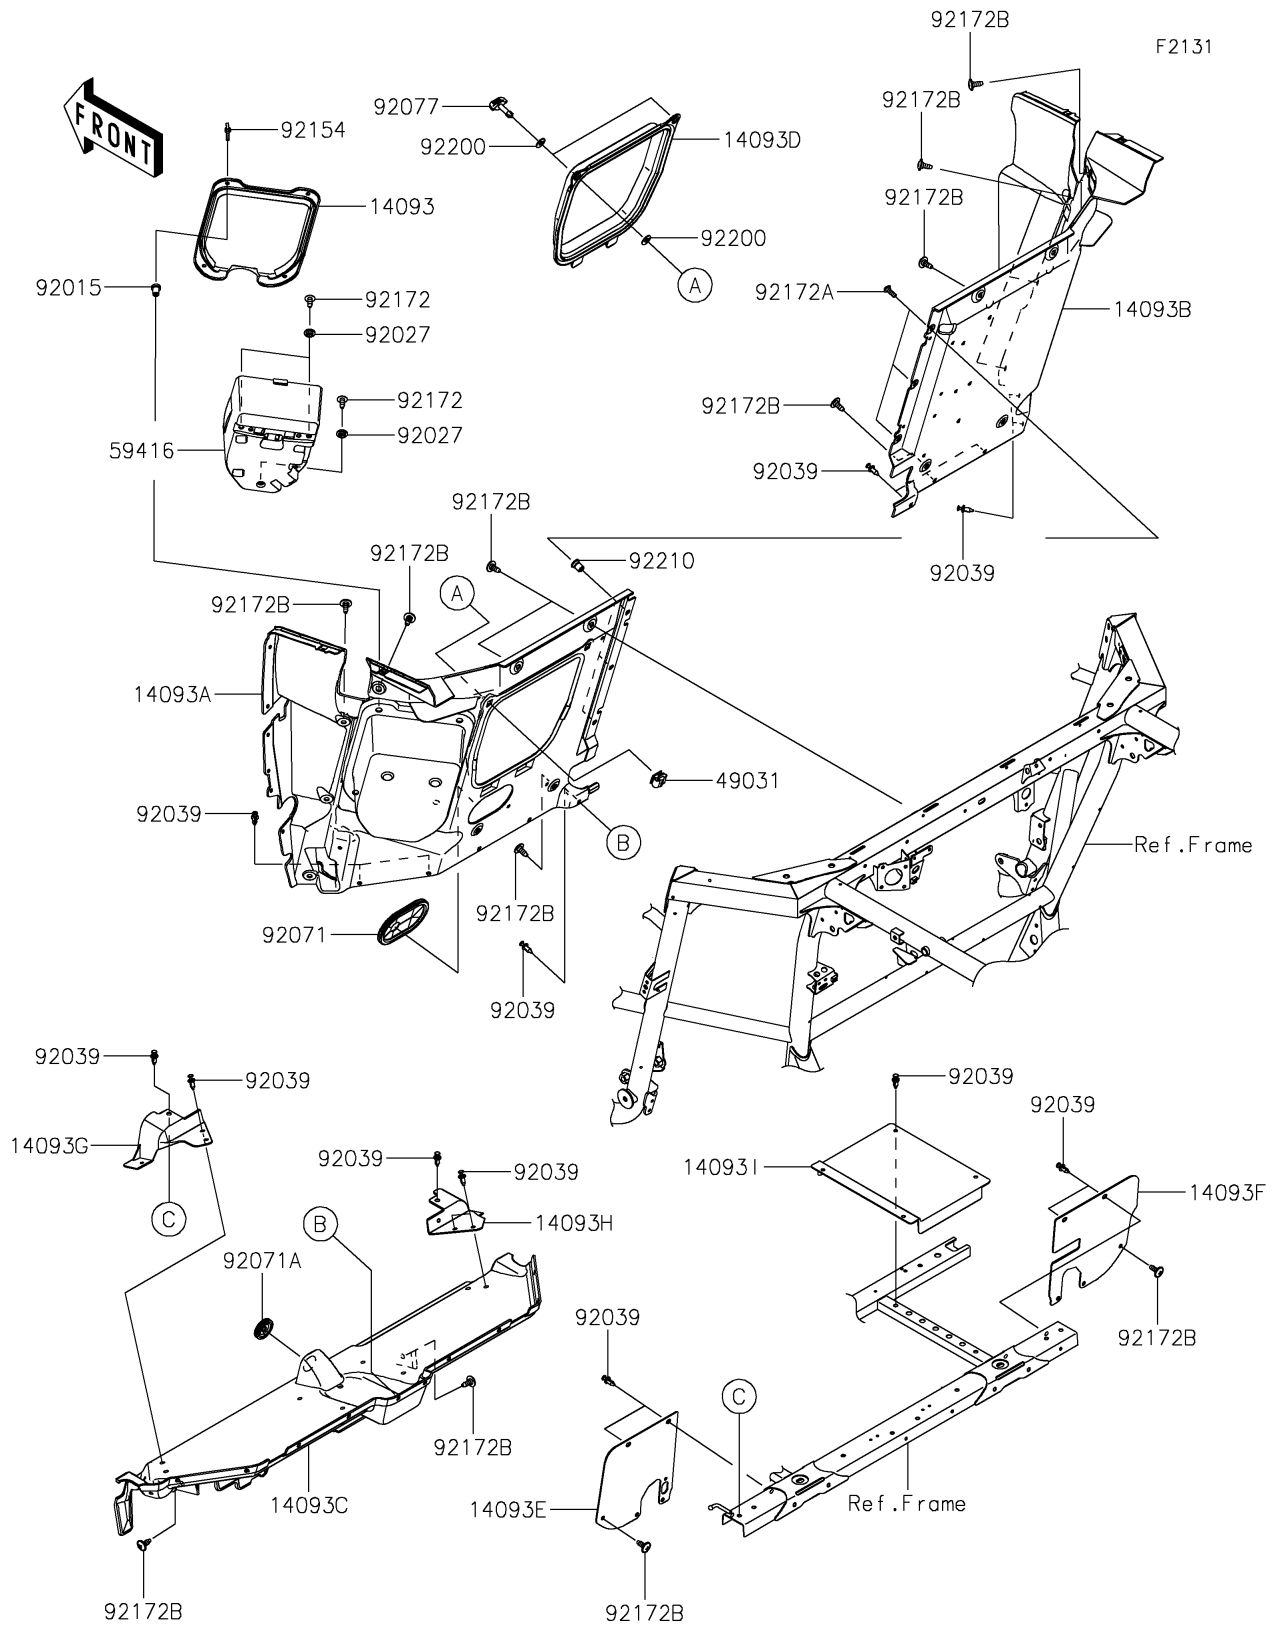

2020 TERYX KRX® 1000

PARTS DIAGRAM

Frame Fittings(Rear)

2020 TERYX KRX® 1000

PARTS LIST

Frame Fittings(Rear)

ITEM NAME	PART NUMBER	QUANTITY
COVER,ELECTRIC-CASE (Ref # 14093)	14093-0821	1
COVER,SEAT-BACK-PANEL,LH (Ref # 14093A)	14093-0840	1
COVER,SEAT-BACK-PANEL,RH (Ref # 14093B)	14093-0841	1
COVER,SEAT-BACK-PANEL,LWR (Ref # 14093C)	14093-0842	1
COVER,A/C-BOX (Ref # 14093D)	14093-0843	1
COVER,BATTERY (Ref # 14093E)	14093-0853	1
COVER,FUEL-TANK (Ref # 14093F)	14093-0854	1
COVER,SEAT-BACK,LH (Ref # 14093G)	14093-0992	1
COVER,SEAT-BACK,RH (Ref # 14093H)	14093-0993	1
COVER,SEAT,LWR (Ref # 14093I)	14093-1006	1
LATCH,A/C-BOX (Ref # 49031)	49031-0022	2
CASE-ELECTRIC (Ref # 59416)	59416-0028	1
NUT,RUBBER,6MM (Ref # 92015)	92015-1692	4
COLLAR,L=4.6 (Ref # 92027)	92027-1168	3
RIVET (Ref # 92039)	92039-0776	24
GROMMET (Ref # 92071)	92071-0789	1
GROMMET (Ref # 92071A)	92071-0791	1
KNOB (Ref # 92077)	92077-0030	2
BOLT,WING,6X25 (Ref # 92154)	92154-4116	4
SCREW,6X16 (Ref # 92172)	92172-0284	3
SCREW,5MM (Ref # 92172A)	92172-0292	3
SCREW,6X16 (Ref # 92172B)	92172-0711	24
WASHER (Ref # 92200)	92200-0503	4
NUT,WELL,5MM (Ref # 92210)	92210-0370	3