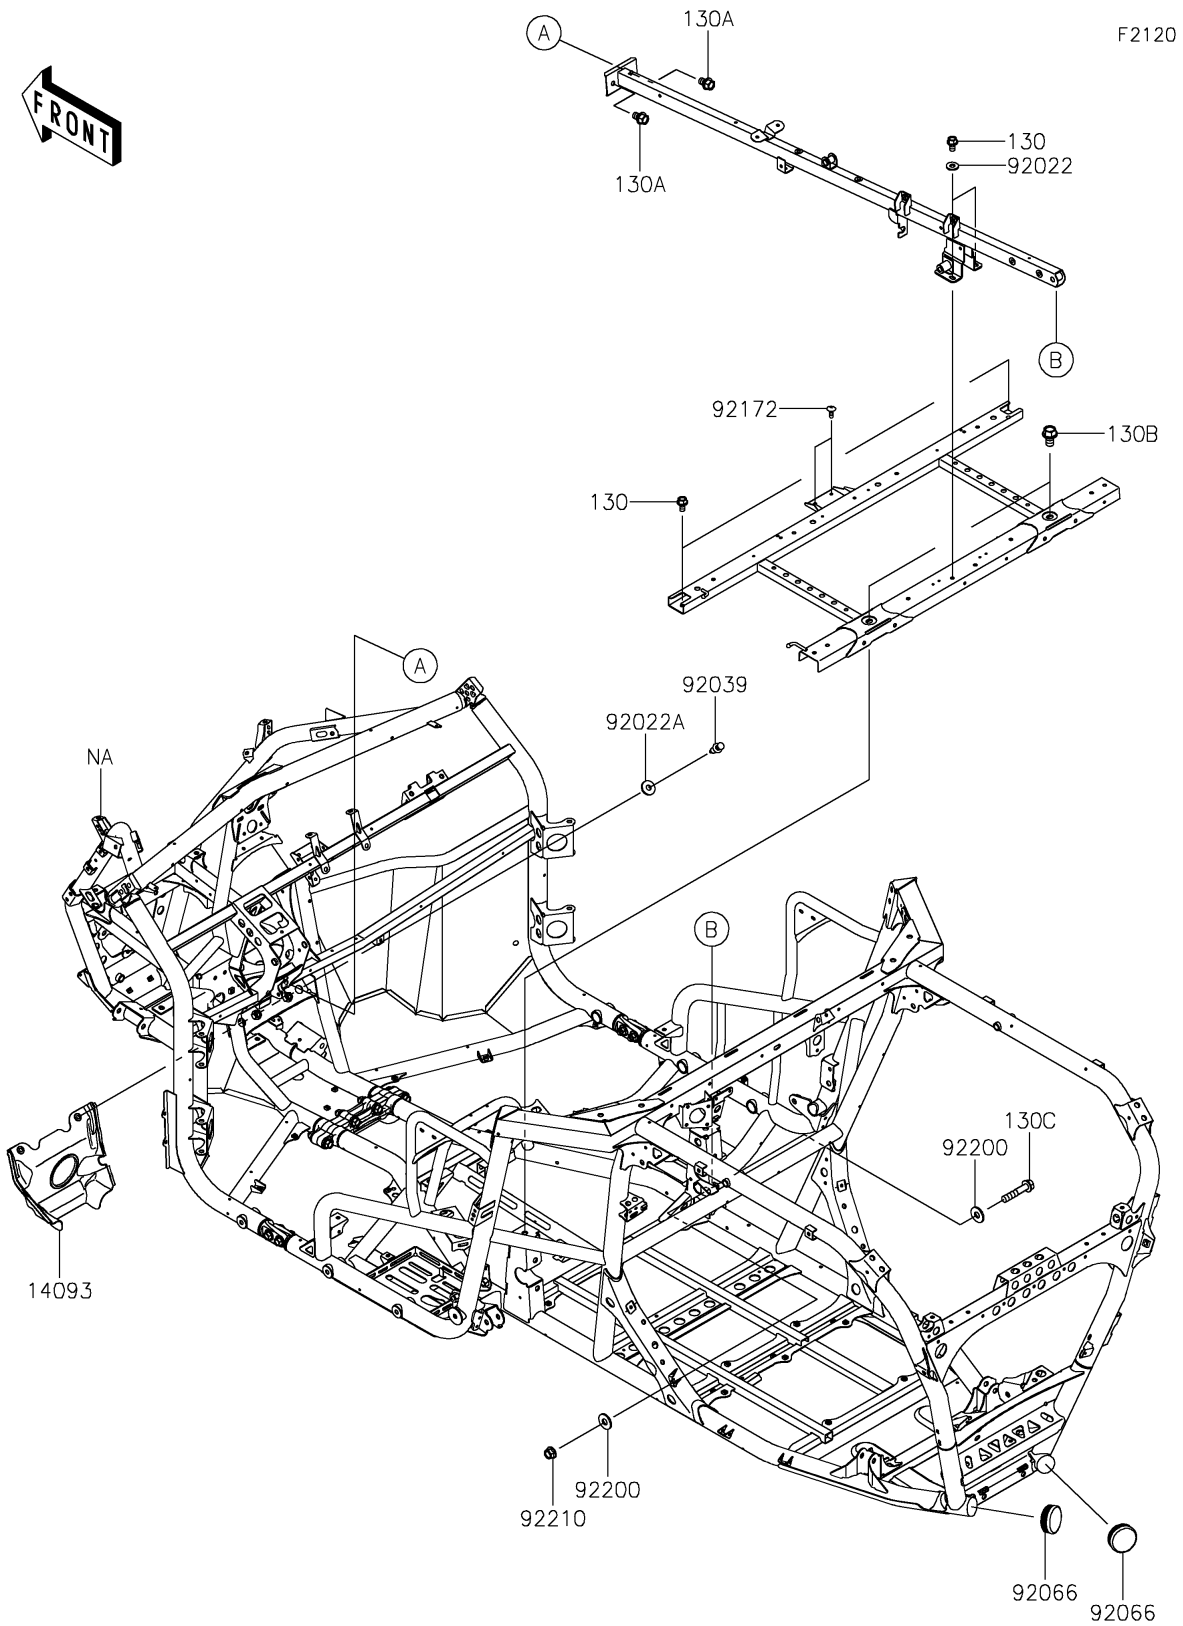

2020 TERYX KRX® 1000

PARTS DIAGRAM

Frame

2020 TERYX KRX® 1000

PARTS LIST

Frame

ITEM NAME	PART NUMBER	QUANTITY
COVER,PROPELLER SHAFT (Ref # 14093)	14093-1009	1
WASHER,8.2X19X2 (Ref # 92022)	92022-1533	2
WASHER,8.4X23X2.5 (Ref # 92022A)	92022-3744	2
RIVET (Ref # 92039)	92039-0776	2
PLUG,RR END (Ref # 92066)	92066-0926	2
SCREW,TAPPING,6X16 (Ref # 92172)	92172-0739	2
WASHER,11X26X2.6 (Ref # 92200)	92200-0352	2
NUT,LOCK,FLANGED,10MM (Ref # 92210)	92210-0276	1
BOLT-FLANGED,8X14 (Ref # 130)	130BA0814	4
BOLT-FLANGED,10X14 (Ref # 130A)	130BA1014	2
BOLT-FLANGED,12X20 (Ref # 130B)	130BA1220	2
BOLT-FLANGED,10X50 (Ref # 130C)	130CA1050	1