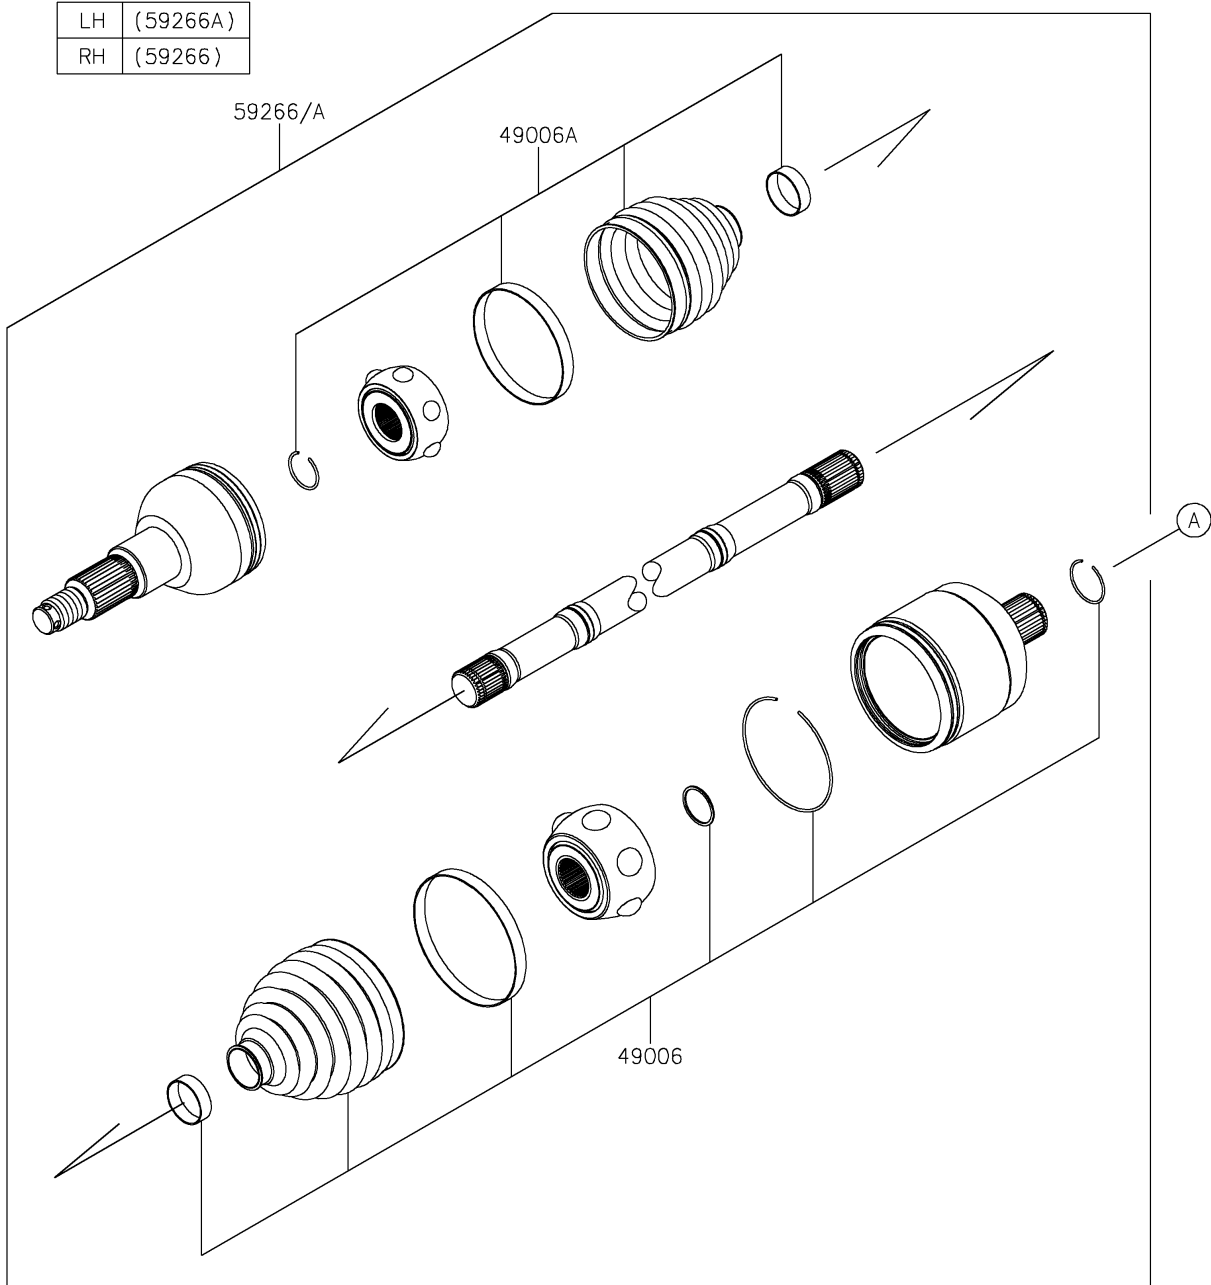

2020 TERYX KRX® 1000

PARTS DIAGRAM

Drive Shaft-Rear

E3137

| | |
|----|----------|
| LH | (59266A) |
| RH | (59266) |

2020 TERYX KRX[®] 1000

PARTS LIST

Drive Shaft-Rear

ITEM NAME

PART NUMBER

QUANTITY
