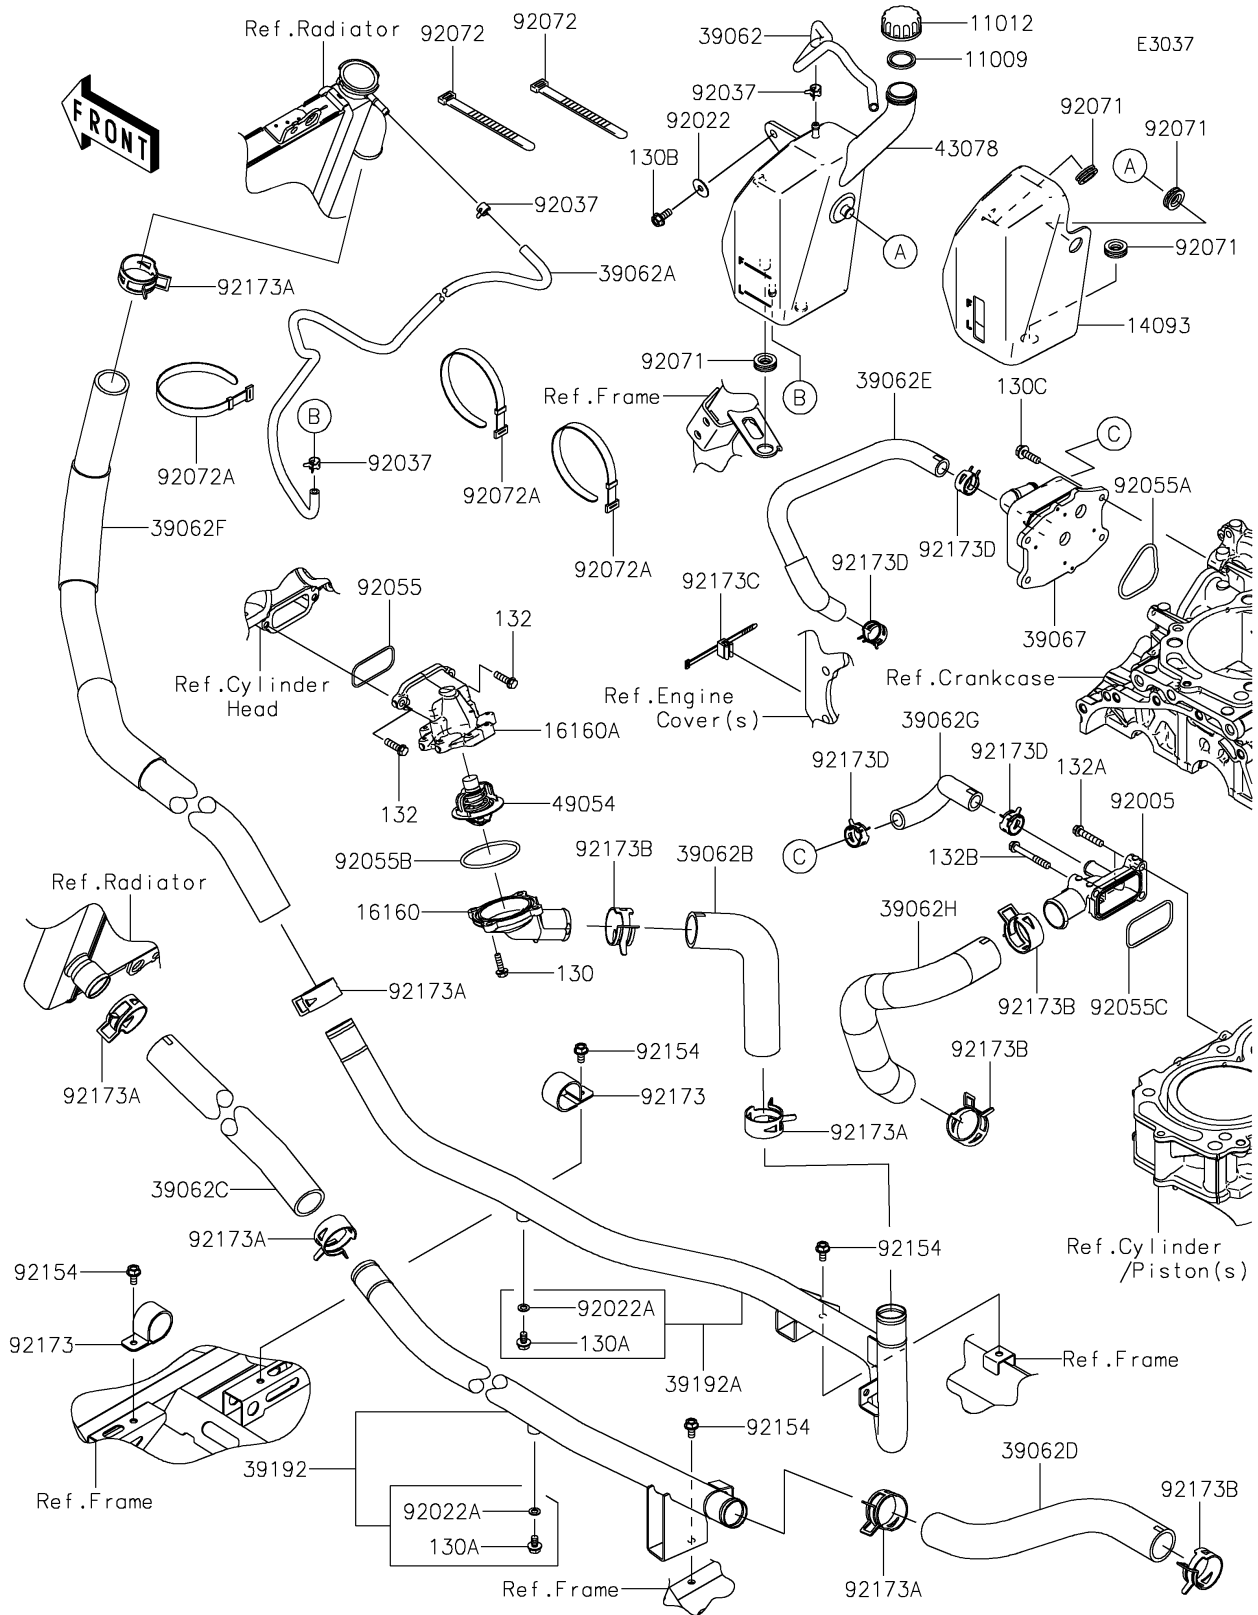

2020 TERYX KRX® 1000

PARTS DIAGRAM

Water Pipe

2020 TERYX KRX[®] 1000

PARTS LIST

Water Pipe

ITEM NAME

PART NUMBER

QUANTITY
