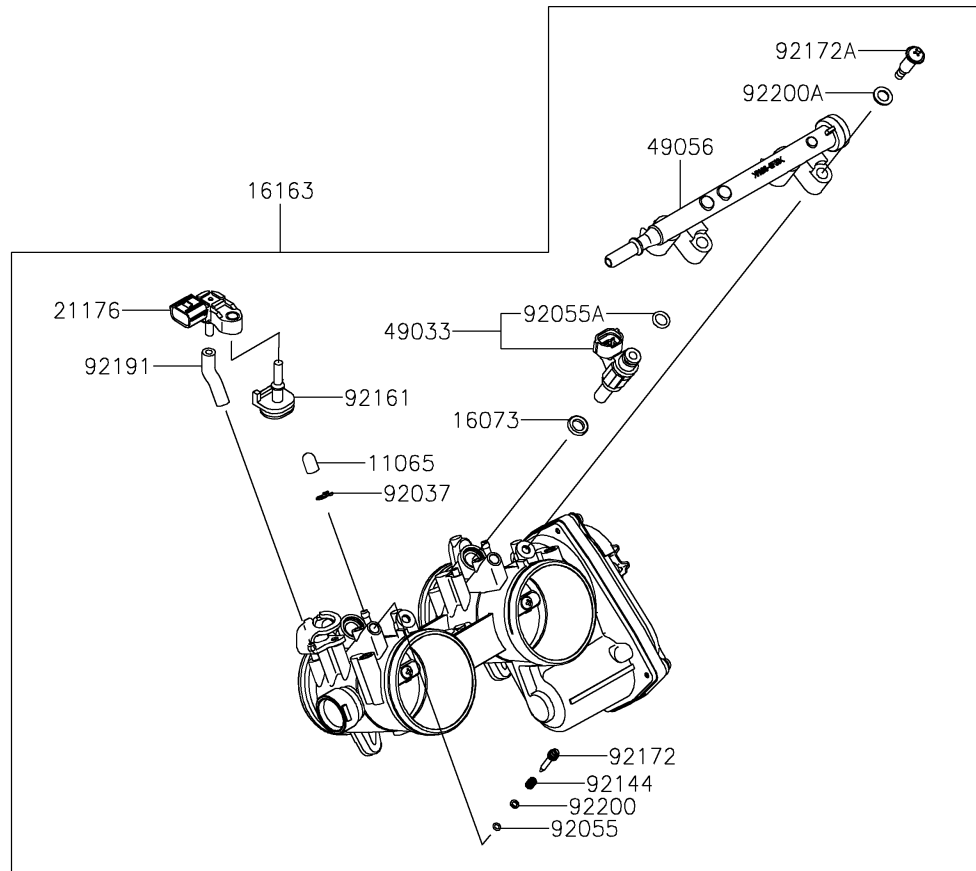

2020 TERYX KRX® 1000

PARTS DIAGRAM

Throttle

E1510

2020 TERYX KRX[®] 1000

PARTS LIST

Throttle

ITEM NAME

PART NUMBER

QUANTITY
