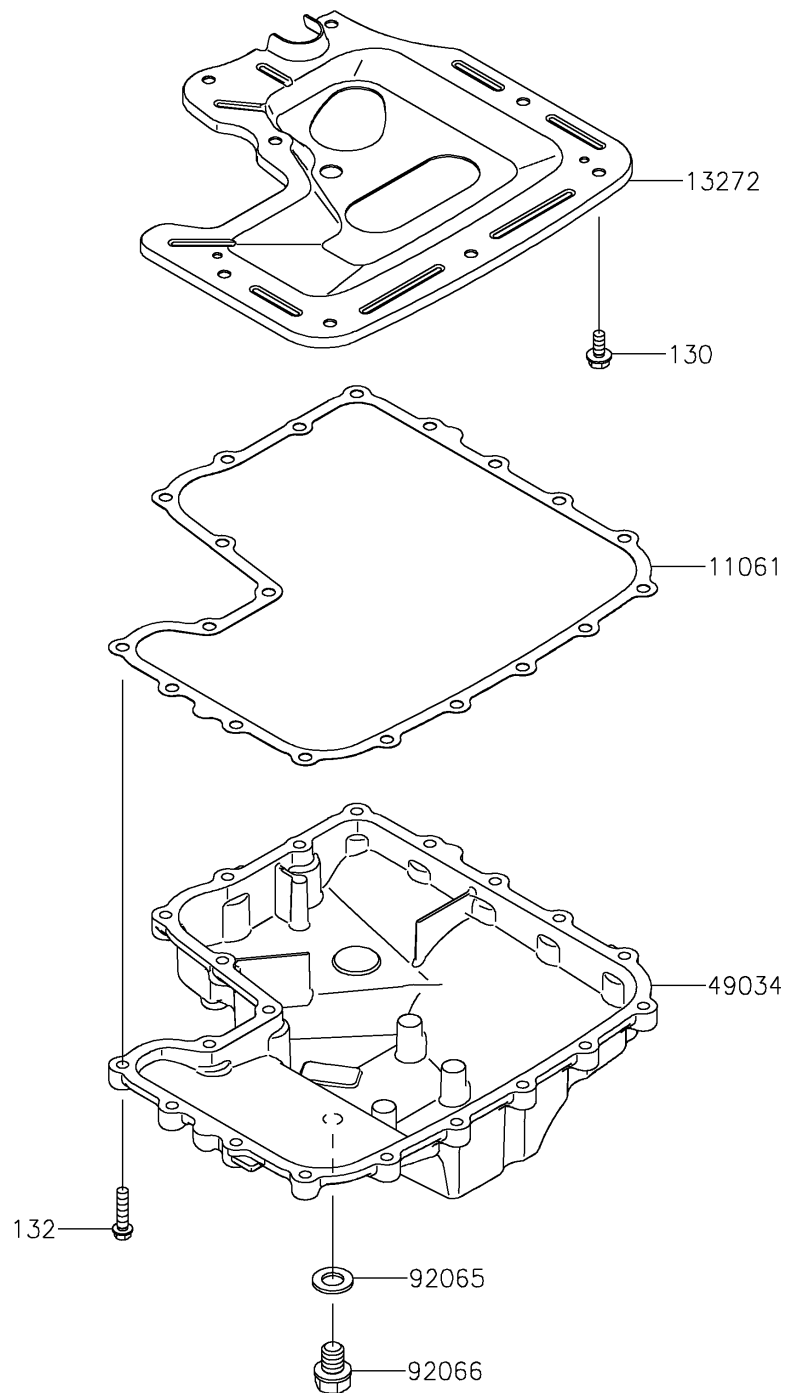

2020 TERYX KRX® 1000

PARTS DIAGRAM

Oil Pan

E1434

2020 TERYX KRX[®] 1000

PARTS LIST

Oil Pan

| ITEM NAME | PART NUMBER | QUANTITY |
|-------------------------------------|-------------|----------|
| GASKET,OIL PAN (Ref # 11061) | 11061-1306 | 1 |
| PLATE,OIL PAN (Ref # 13272) | 13272-2625 | 1 |
| PAN-OIL (Ref # 49034) | 49034-0573 | 1 |
| GASKET,12X22X2 (Ref # 92065) | 92065-097 | 1 |
| PLUG,OIL DRAIN,12X15 (Ref # 92066) | 92066-1174 | 1 |
| BOLT-FLANGED,6X14 (Ref # 130) | 130BA0614 | 8 |
| BOLT-FLANGED-SMALL,6X25 (Ref # 132) | 132BA0625 | 20 |