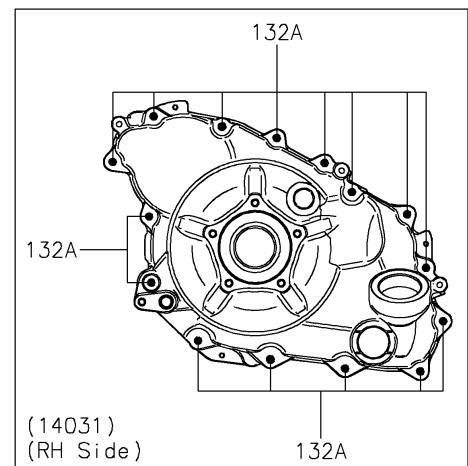

2020 TERYX KRX® 1000

PARTS DIAGRAM

Engine Cover(s)

E1431

2020 TERYX KRX[®] 1000

PARTS LIST

Engine Cover(s)

ITEM NAME

PART NUMBER

QUANTITY
