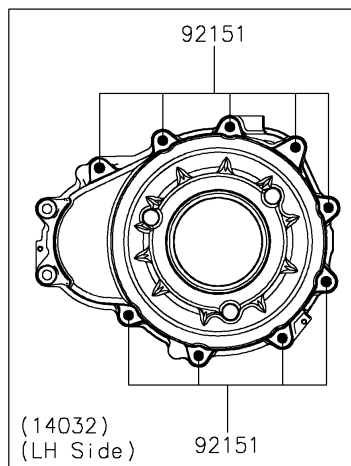

2020 TERYX KRX® 1000

PARTS DIAGRAM

Engine Cover(s)

E1431

2020 TERYX KRX[®] 1000

PARTS LIST

Engine Cover(s)

ITEM NAME

PART NUMBER

QUANTITY
