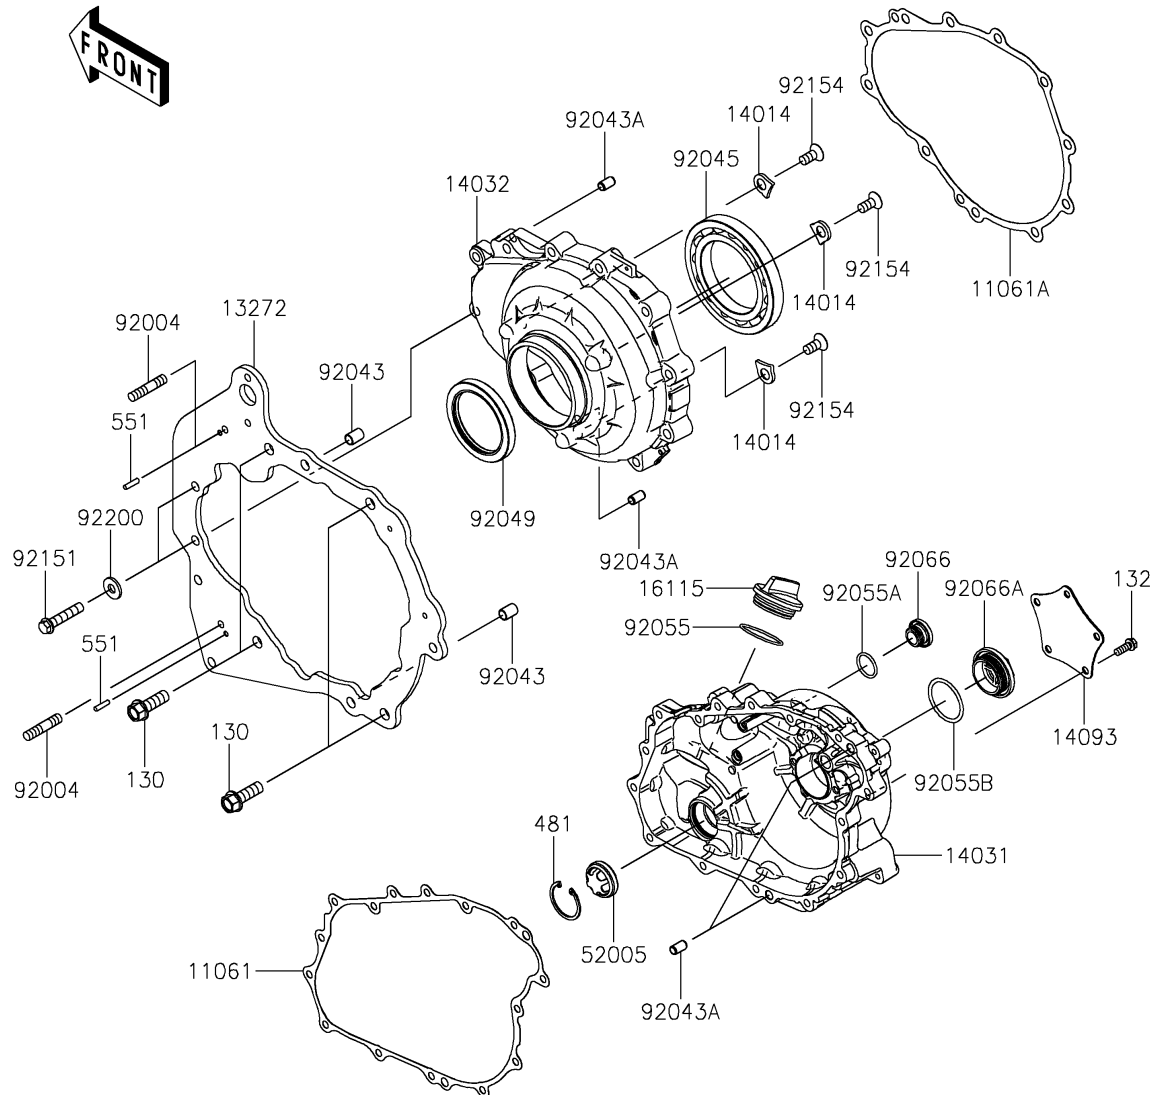

2020 TERYX KRX® 1000

PARTS DIAGRAM

Engine Cover(s)

E1431

2020 TERYX KRX[®] 1000

PARTS LIST

Engine Cover(s)

ITEM NAME

PART NUMBER

QUANTITY
