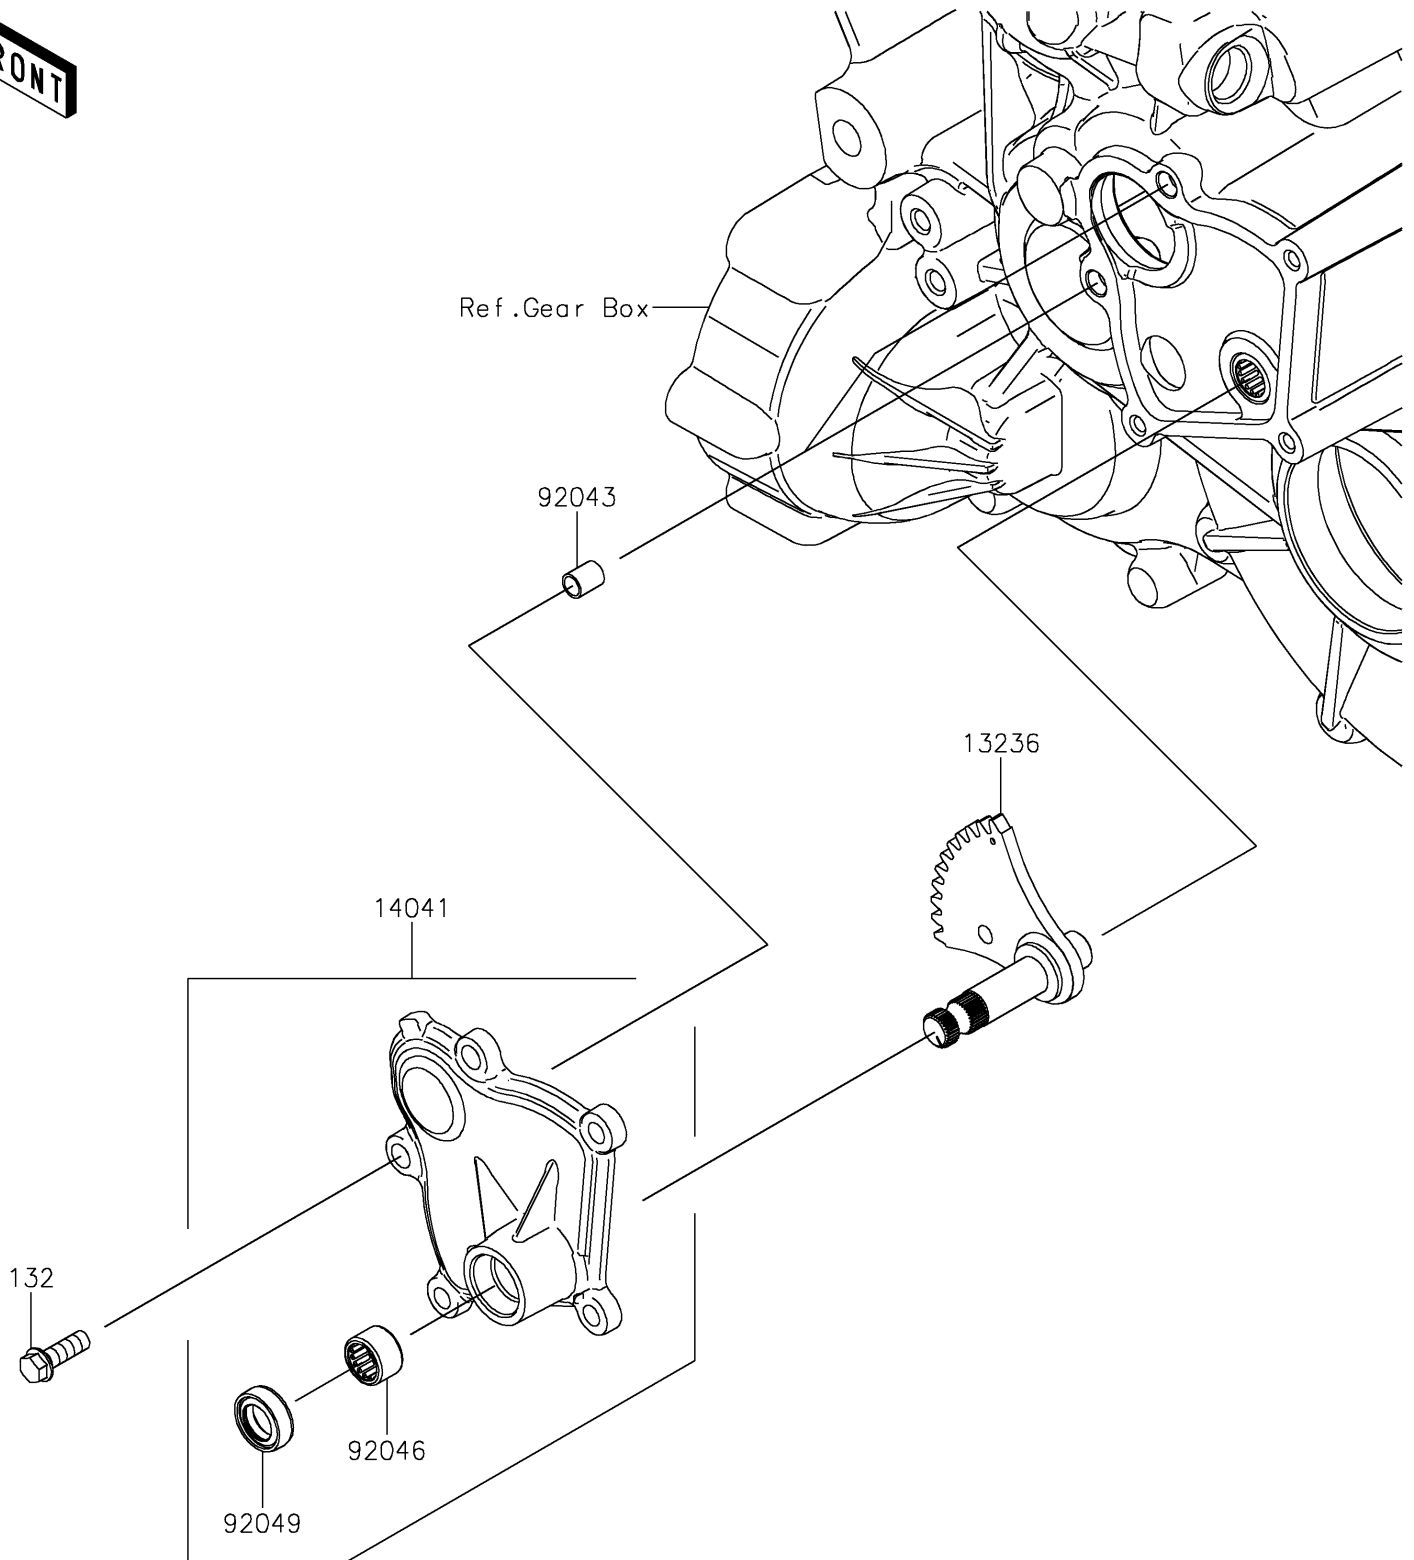

2020 TERYX KRX® 1000

PARTS DIAGRAM

Gear Change Mechanism

E1370