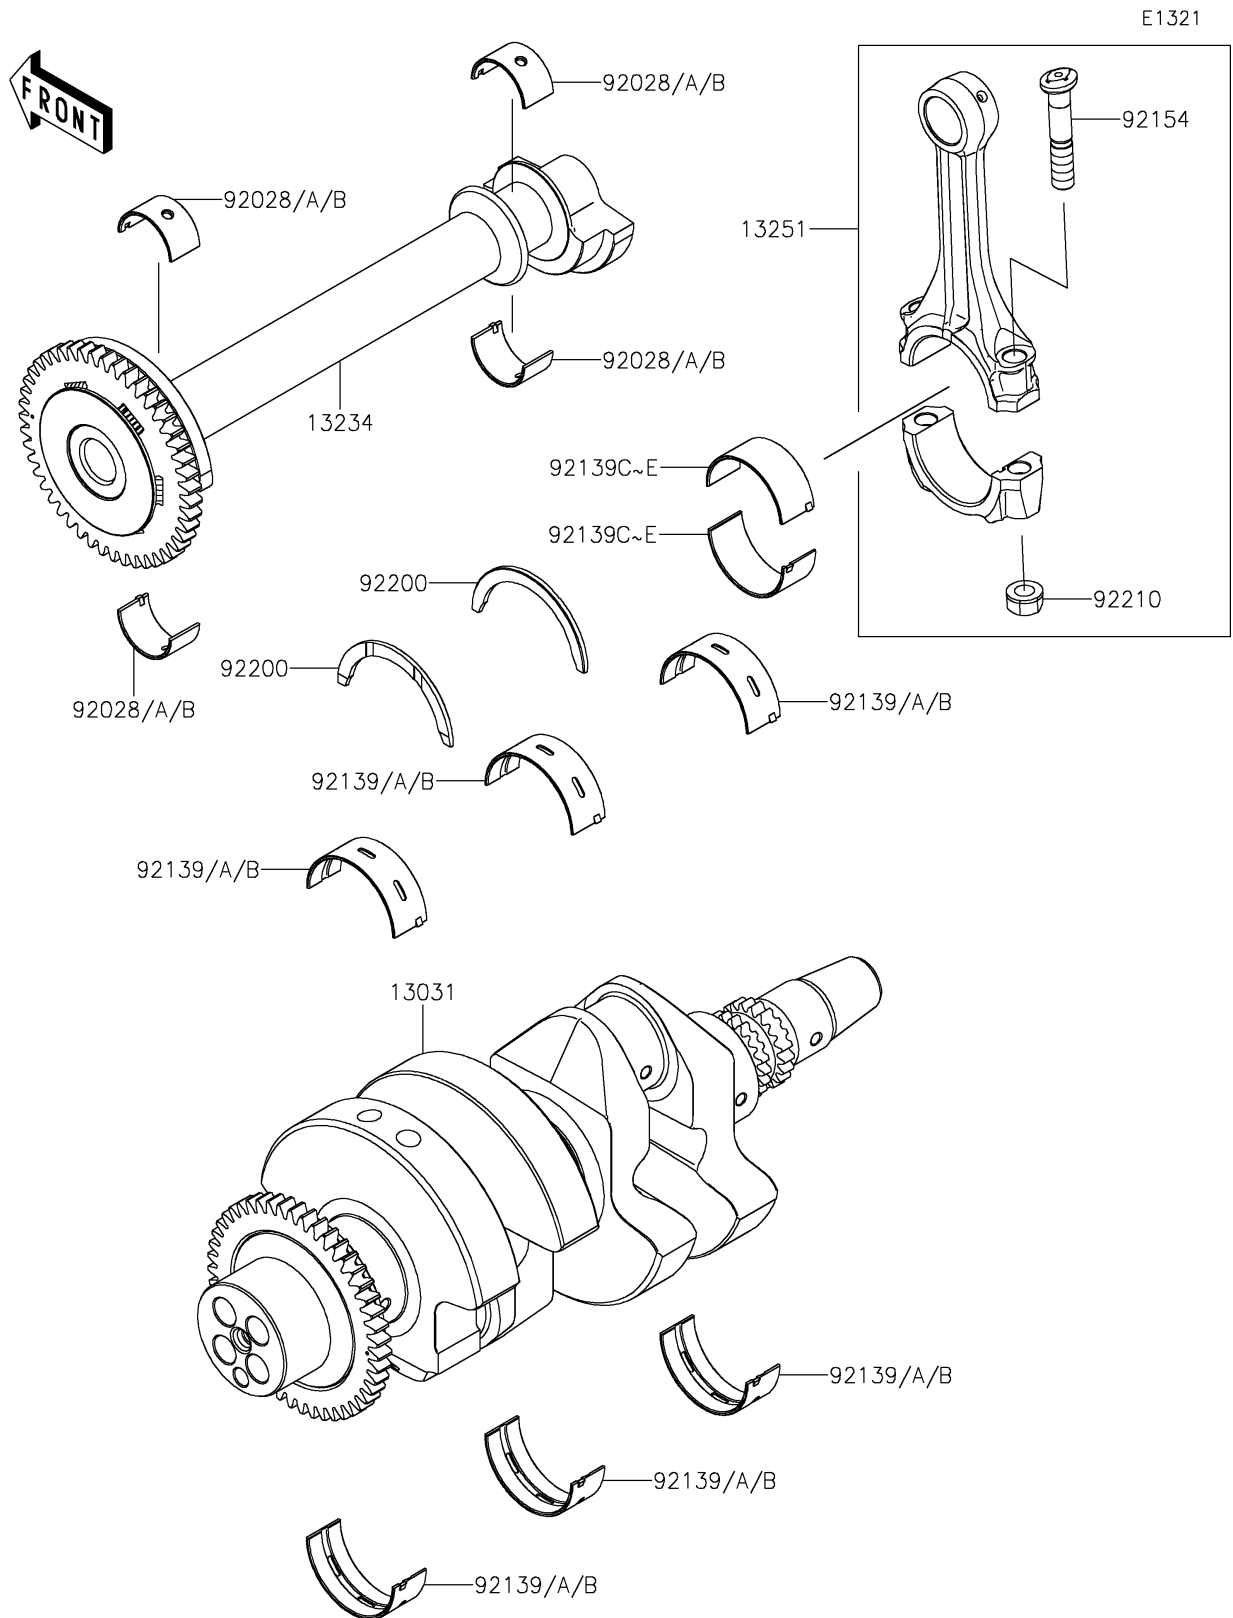

## PARTS DIAGRAM

### Crankshaft

## PARTS LIST

### Crankshaft

| ITEM NAME                                    | PART NUMBER   | QUANTITY |
|--|---------------|----------|
| CRANKSHAFT-COMP (Ref # 13031)                | 13031-0910    | 1        |
| SHAFT-COMP,BALANCER (Ref # 13234)            | 13234-0606    | 1        |
| ROD-ASSY-CONNECTING,J (Ref # 13251)          | 13251-0733-JJ | 2        |
| BUSHING,BALANCER SHAFT,BLUE (Ref # 92028)    | 92028-1909    | 4        |
| BUSHING,BALANCER SHAFT,BLACK (Ref # 92028A)  | 92028-1910    | AR       |
| BUSHING,BALANCER SHAFT,BROWN (Ref # 92028B)  | 92028-1911    | AR       |
| BUSHING,CRANKSHAFT,BLUE (Ref # 92139)        | 92139-0925    | 6        |
| BUSHING,CRANKSHAFT,BLACK (Ref # 92139A)      | 92139-0926    | AR       |
| BUSHING,CRANKSHAFT,BROWN (Ref # 92139B)      | 92139-0927    | AR       |
| BUSHING,CONNECTING ROD,YELLOW (Ref # 92139C) | 92139-0968    | 4        |
| BUSHING,CONNECTING ROD,GREEN (Ref # 92139D)  | 92139-0969    | AR       |
| BUSHING,CONNECTING ROD,PURPLE (Ref # 92139E) | 92139-0970    | AR       |
| BOLT,CONNECTING ROD (Ref # 92154)            | 92154-3911    | 4        |
| WASHER,THRUST,T=2.5 (Ref # 92200)            | 92200-2242    | 2        |
| NUT,FLANGED,9MM (Ref # 92210)                | 92210-1673    | 4        |