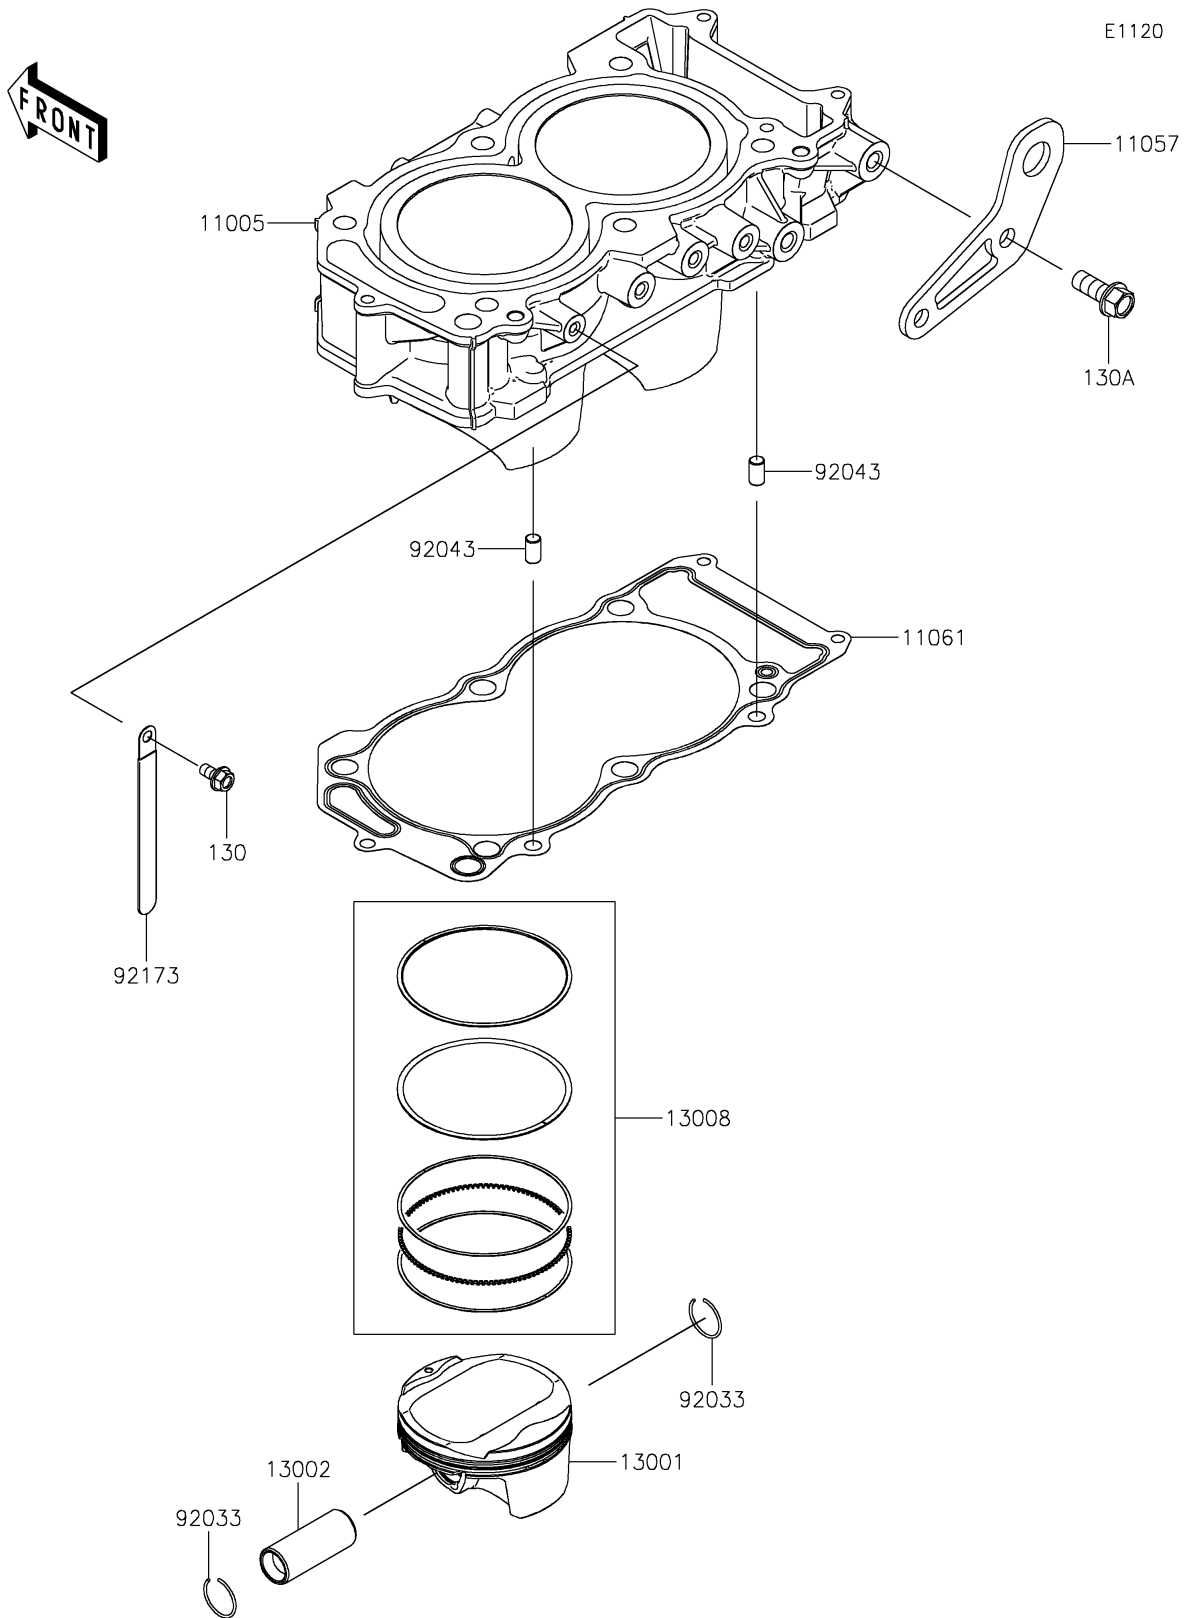

2020 TERYX KRX® 1000

PARTS DIAGRAM

Cylinder/Piston(s)

2020 TERYX KRX® 1000

PARTS LIST

Cylinder/Piston(s)

ITEM NAME	PART NUMBER	QUANTITY
CYLINDER-ENGINE (Ref # 11005)	11005-0695	1
BRACKET (Ref # 11057)	11057-2438	1
GASKET,CYLINDER BASE (Ref # 11061)	11061-1309	1
PISTON-ENGINE (Ref # 13001)	13001-0807	2
PIN-PISTON (Ref # 13002)	13002-0719	2
RING-SET-PISTON (Ref # 13008)	13008-0581	2
RING-SNAP (Ref # 92033)	92033-1188	4
PIN,8X14 (Ref # 92043)	92043-1567	2
CLAMP (Ref # 92173)	92173-0098	1
BOLT-FLANGED,6X12 (Ref # 130)	130BA0612	1
BOLT-FLANGED,10X25 (Ref # 130A)	130BA1025	2