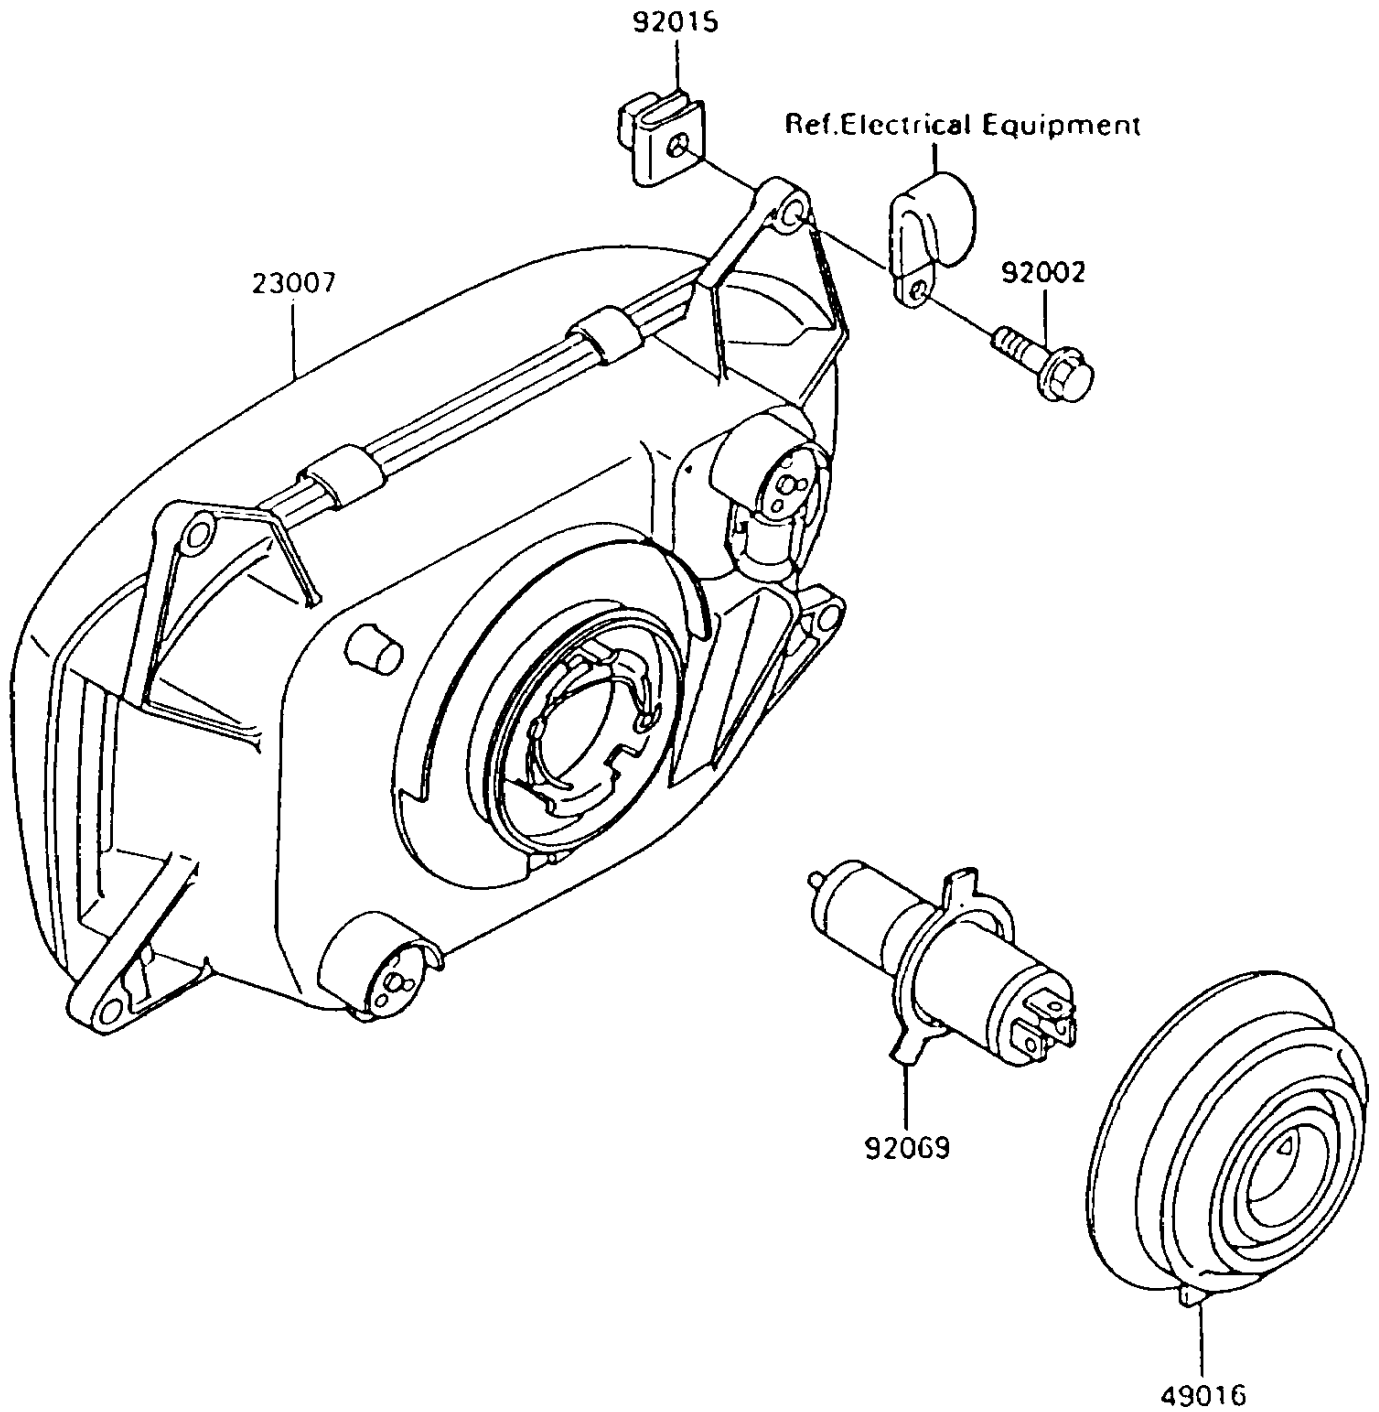

1995 Ninja® 600R

PARTS DIAGRAM

Headlight(s)

F2710-0247

1995 Ninja® 600R

PARTS LIST

Headlight(s)

ITEM NAME

PART NUMBER

QUANTITY
