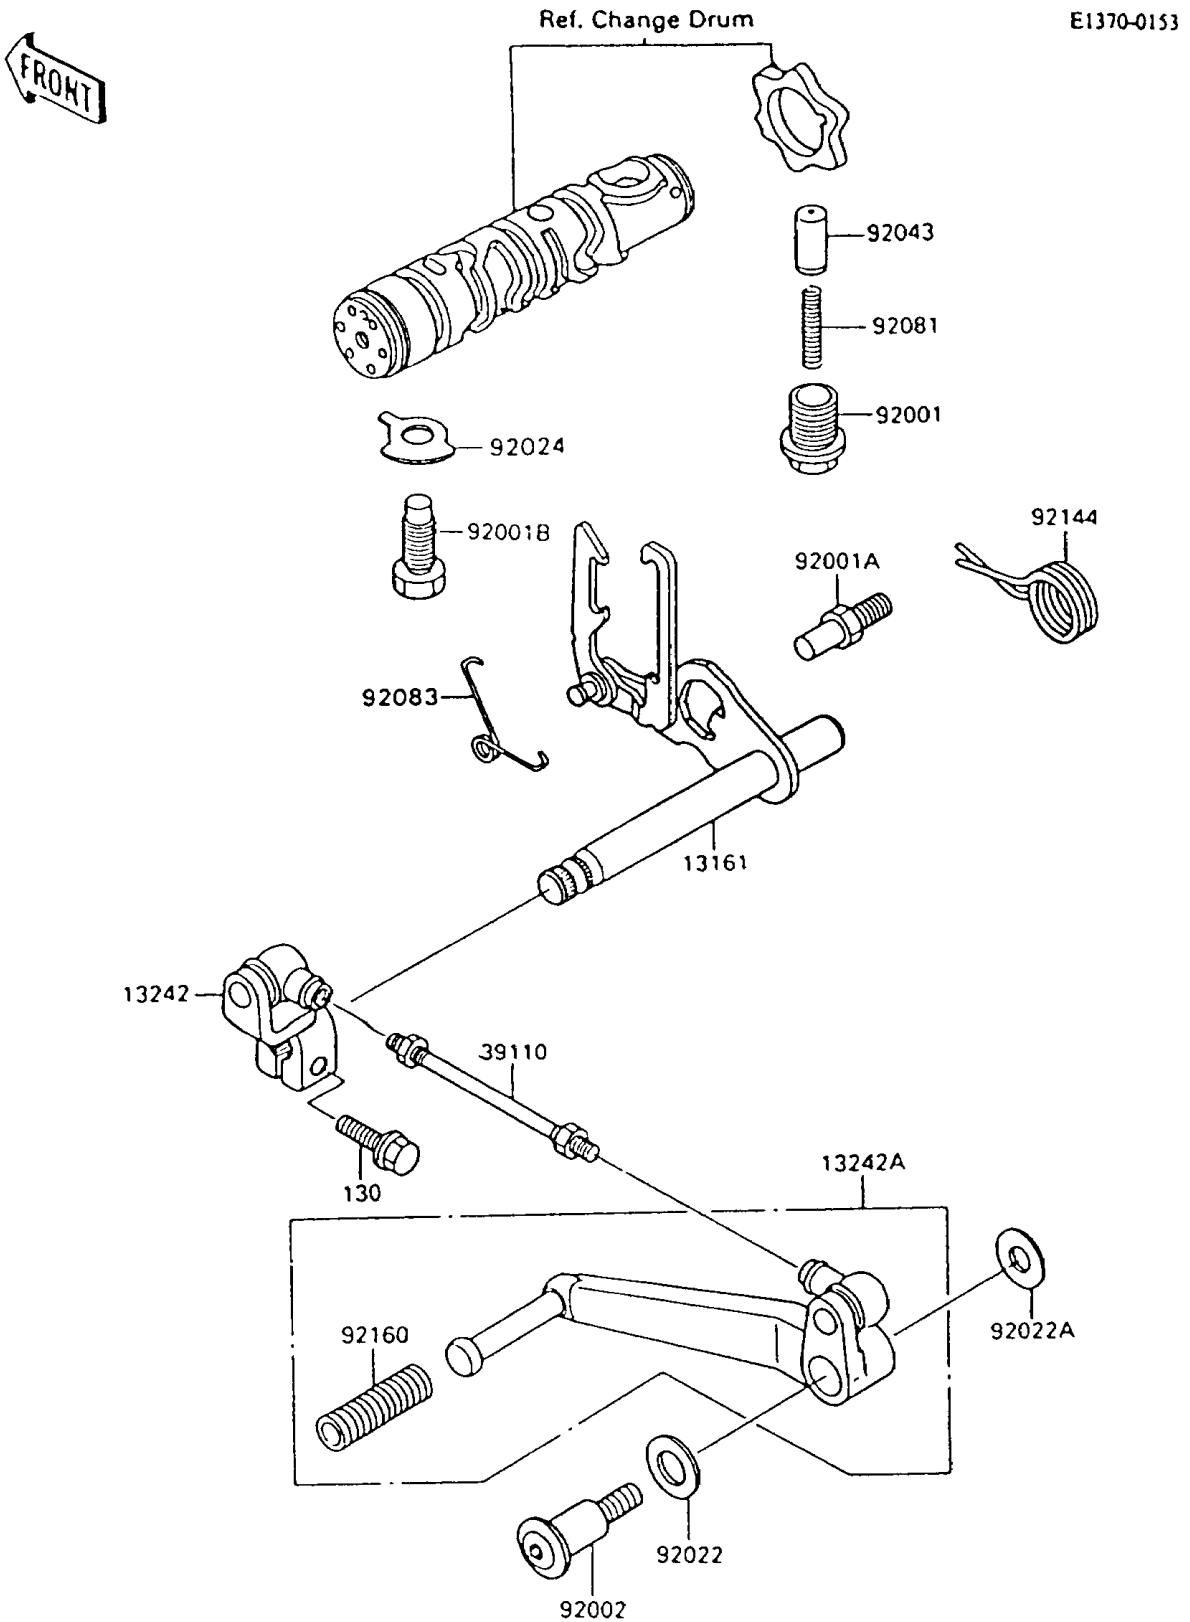

1995 Ninja® 600R

PARTS DIAGRAM

Gear Change Mechanism

1995 Ninja® 600R

PARTS LIST

Gear Change Mechanism

ITEM NAME

PART NUMBER

QUANTITY
