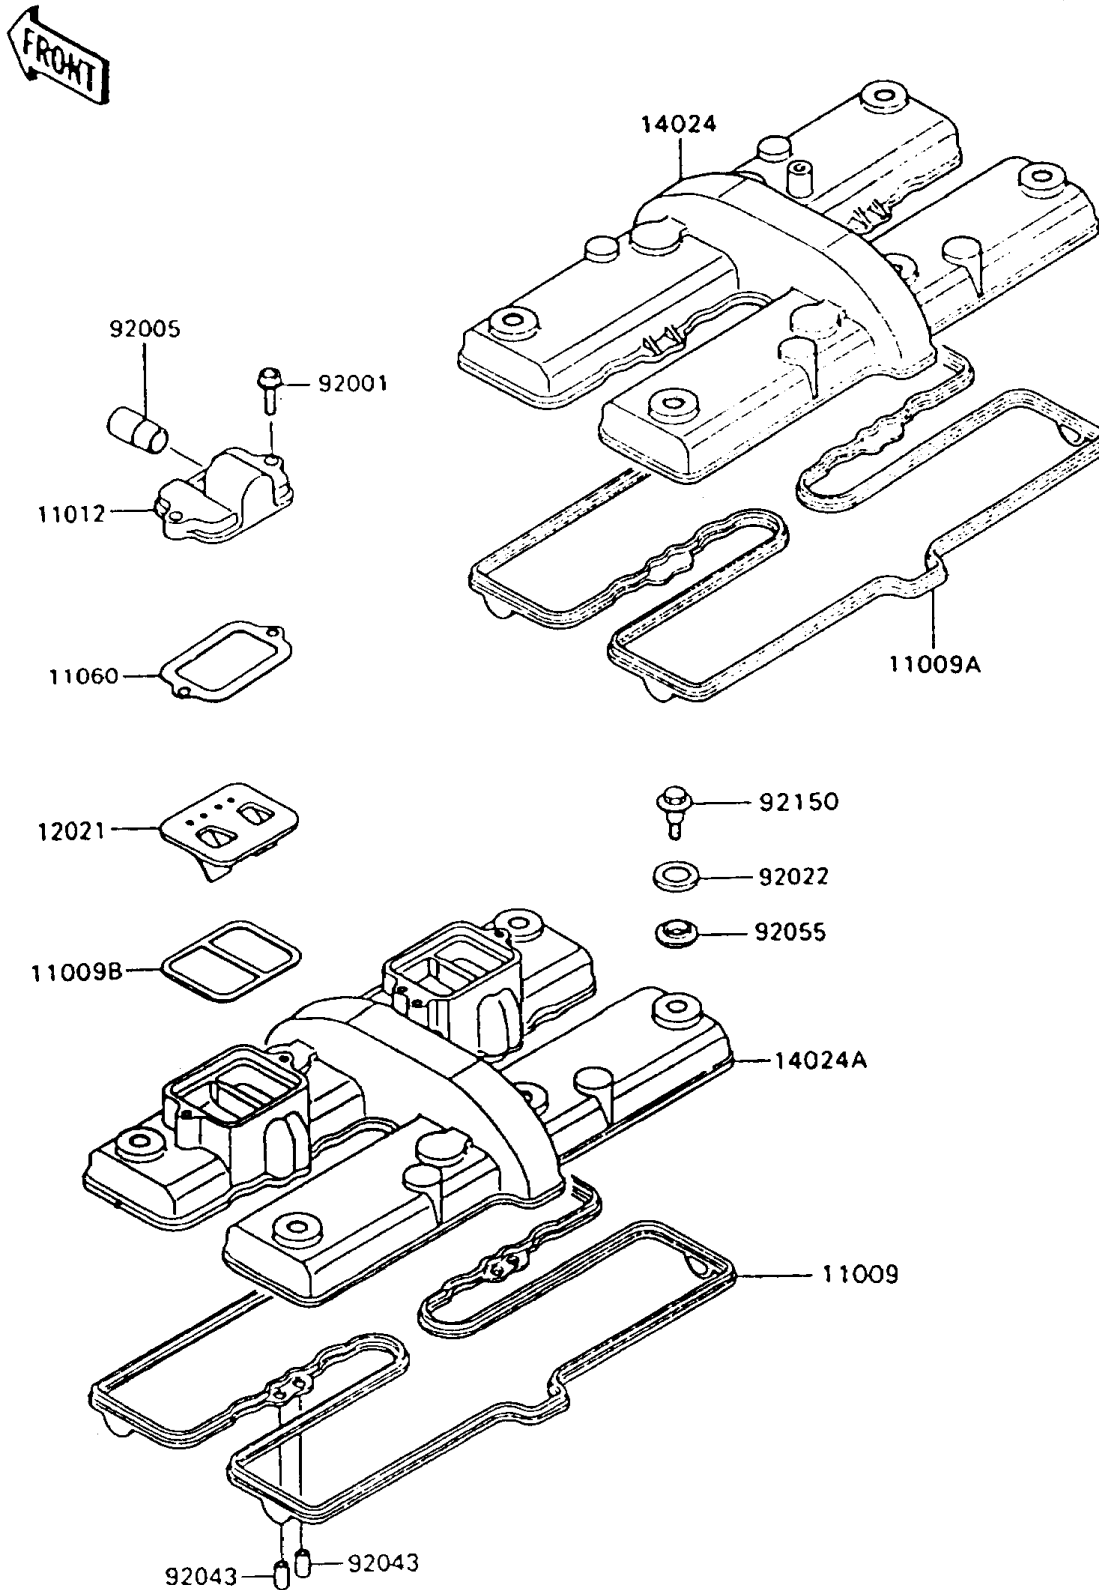

## PARTS DIAGRAM

### Cylinder Head Cover

E1112-0080

## PARTS LIST

### Cylinder Head Cover

**ITEM NAME**

**PART NUMBER**

**QUANTITY**

---