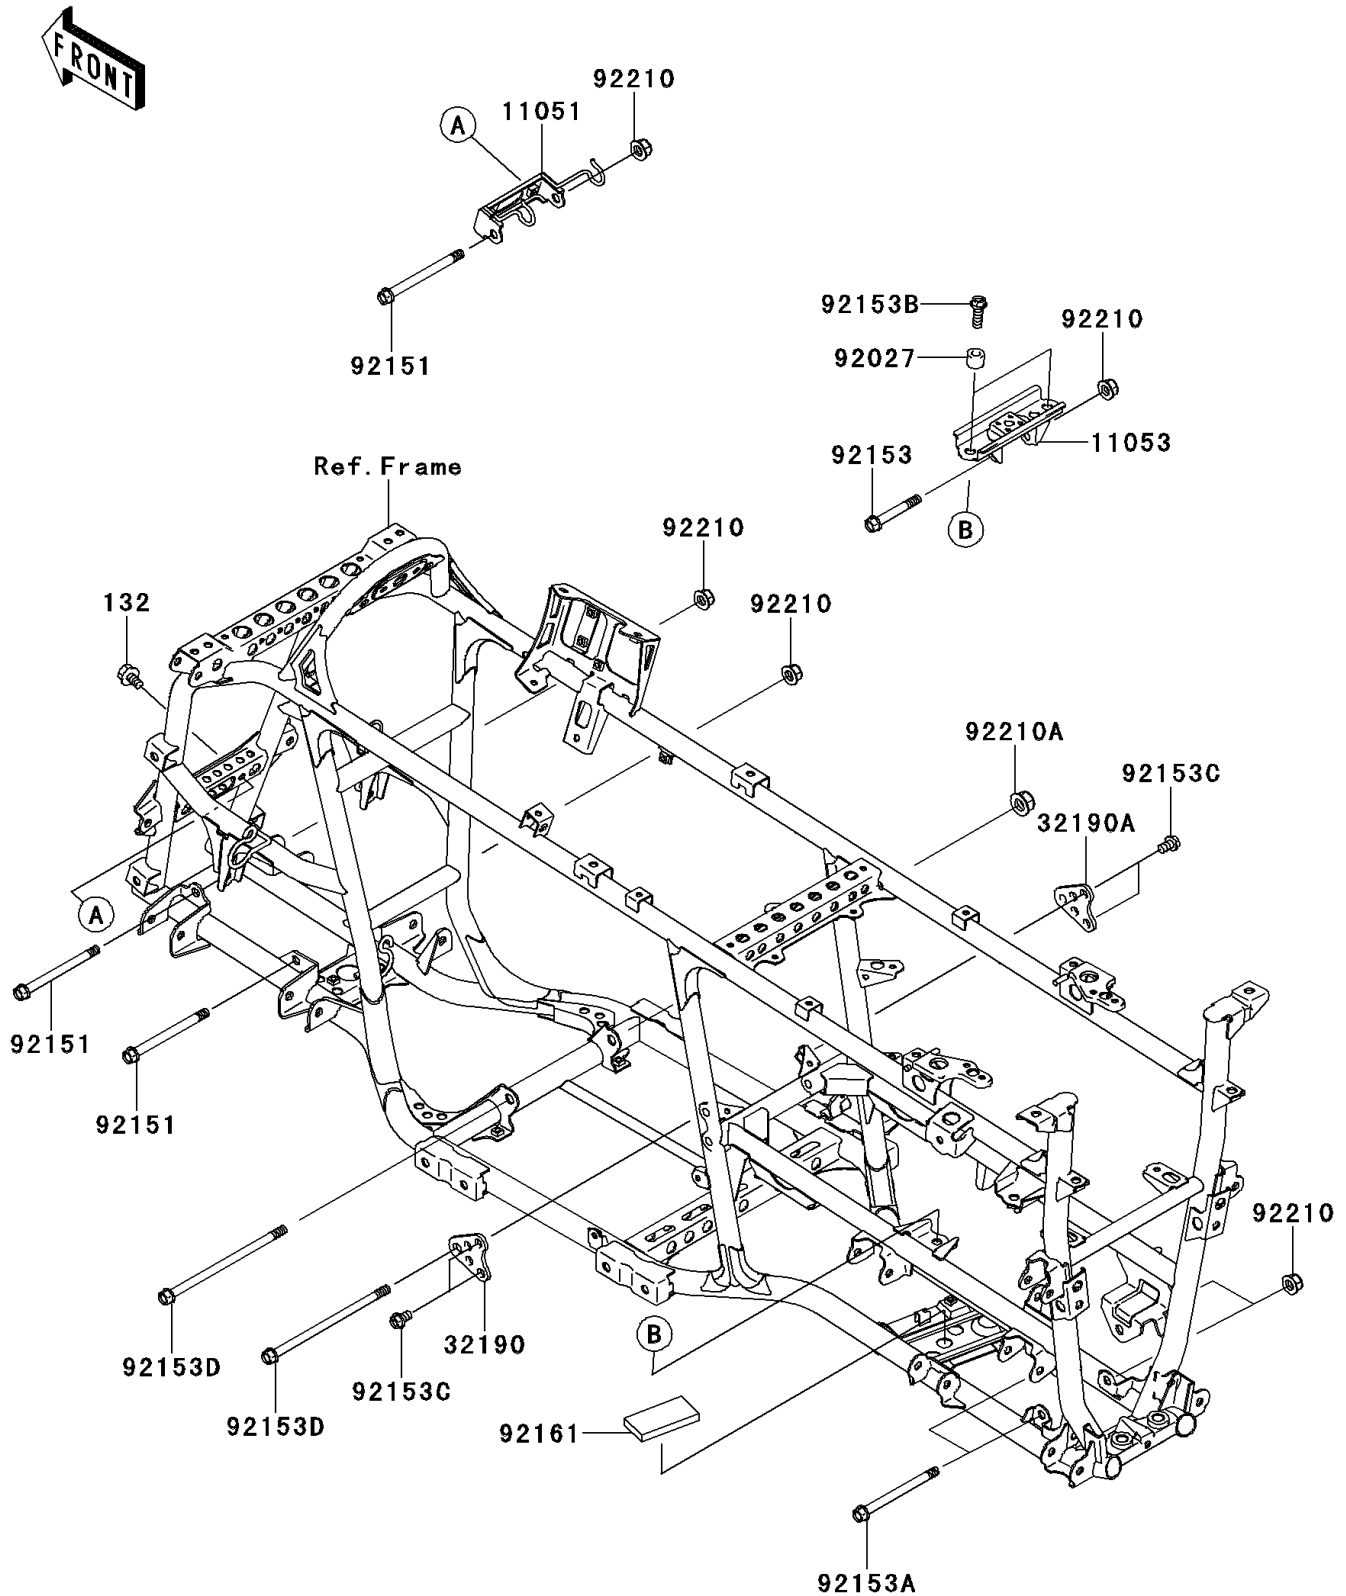

# 2009 Brute Force® 750 4x4i

## PARTS DIAGRAM

### Engine Mount

F2122

## PARTS LIST Engine Mount

ITEM NAME	PART NUMBER	QUANTITY
-----------	-------------	----------

---