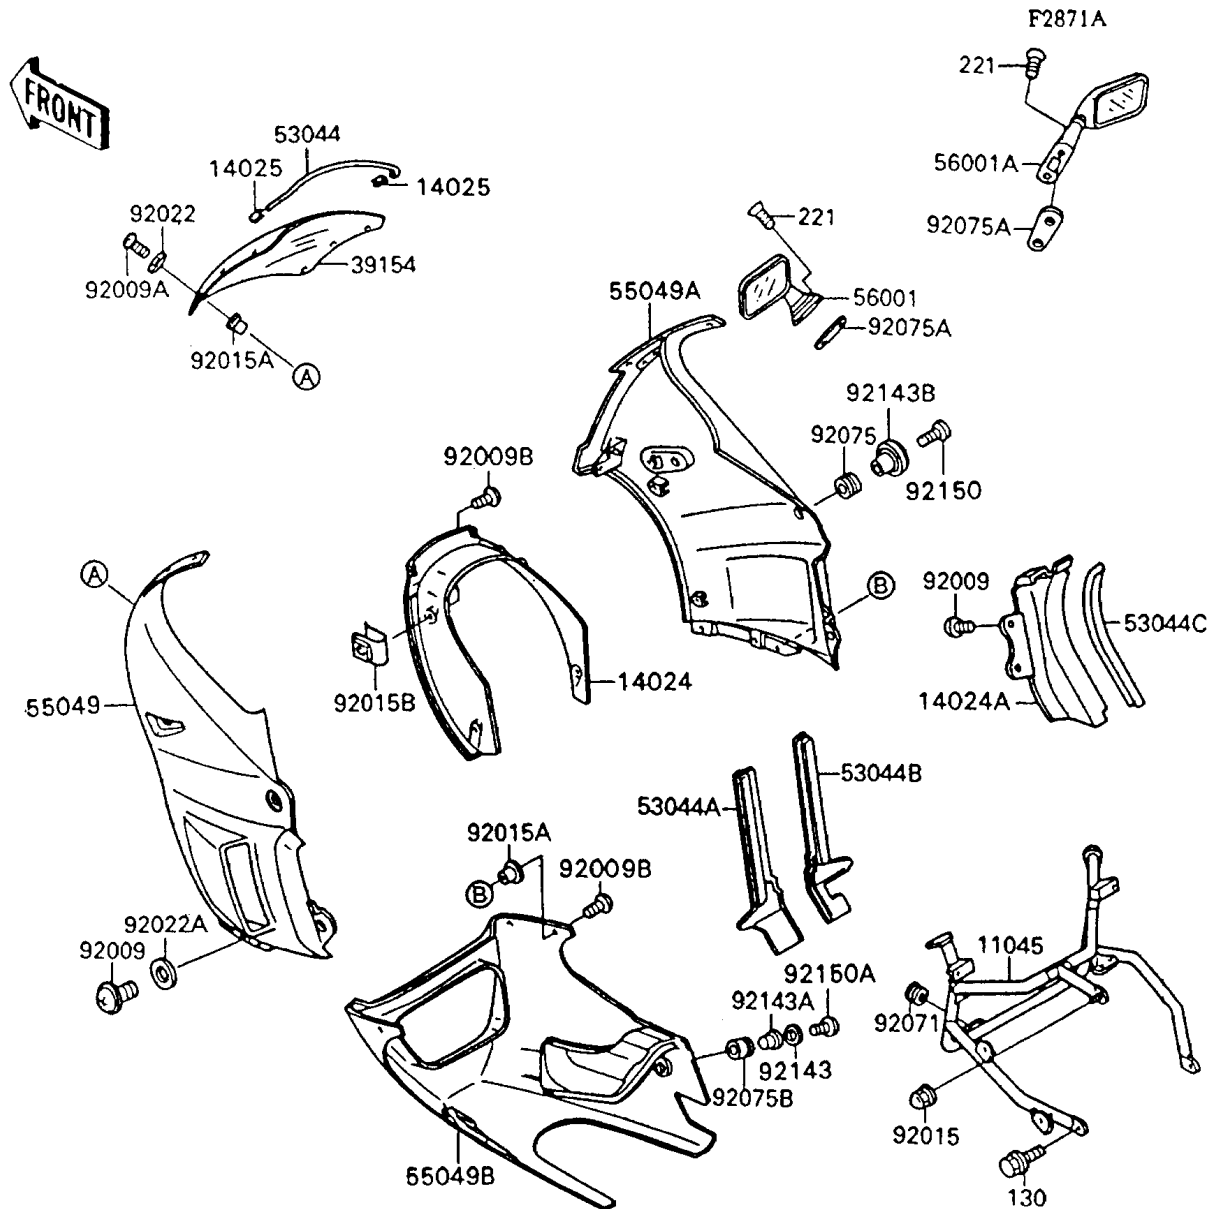

1994 Ninja® 600R

PARTS DIAGRAM

Cowling

1994 Ninja[®] 600R

PARTS LIST

Cowling

ITEM NAME

PART NUMBER

QUANTITY
