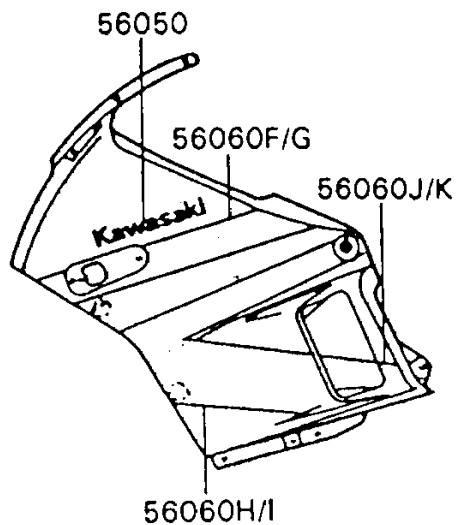

1994 Ninja® 600R

PARTS DIAGRAM

Decals(Ebony)

Kawasaki

Let the Good Times Roll®

F2861A

1994 Ninja[®] 600R

PARTS LIST

Decals(Ebony)

ITEM NAME

PART NUMBER

QUANTITY
