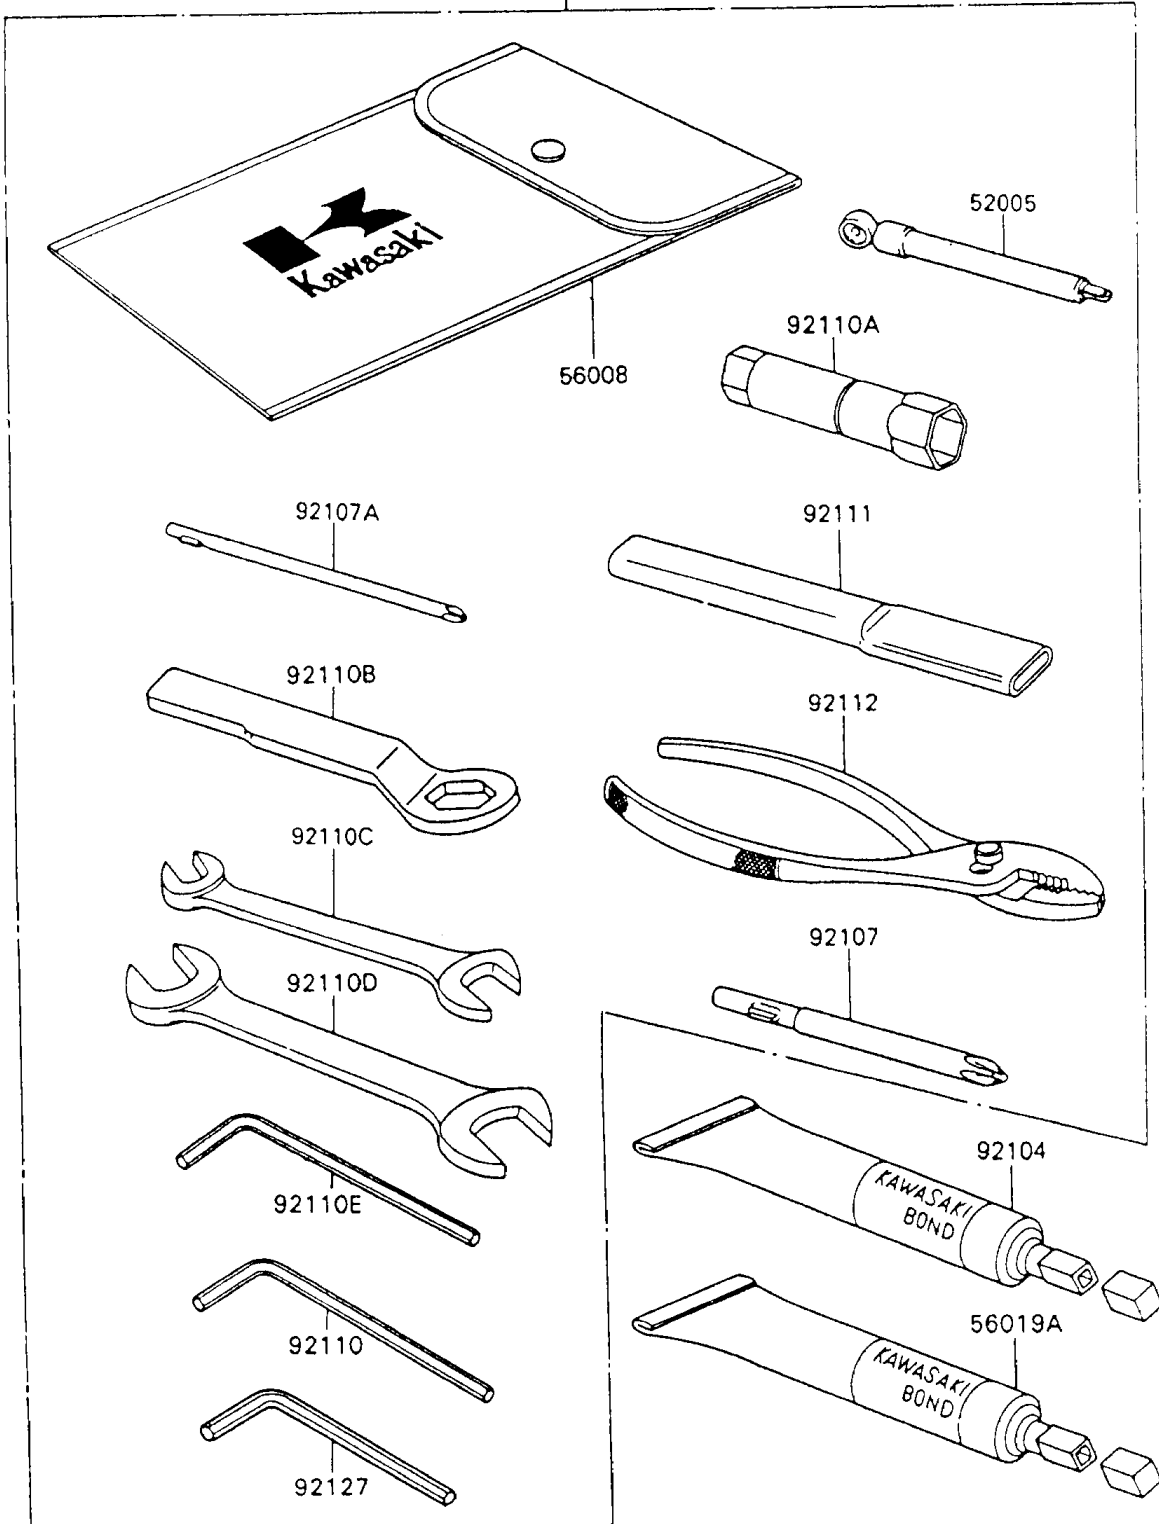

1993 Ninja® 600R

PARTS DIAGRAM

Owner's Tools

56007

F2810-0215

1993 Ninja® 600R

PARTS LIST

Owner's Tools

ITEM NAME

PART NUMBER

QUANTITY
