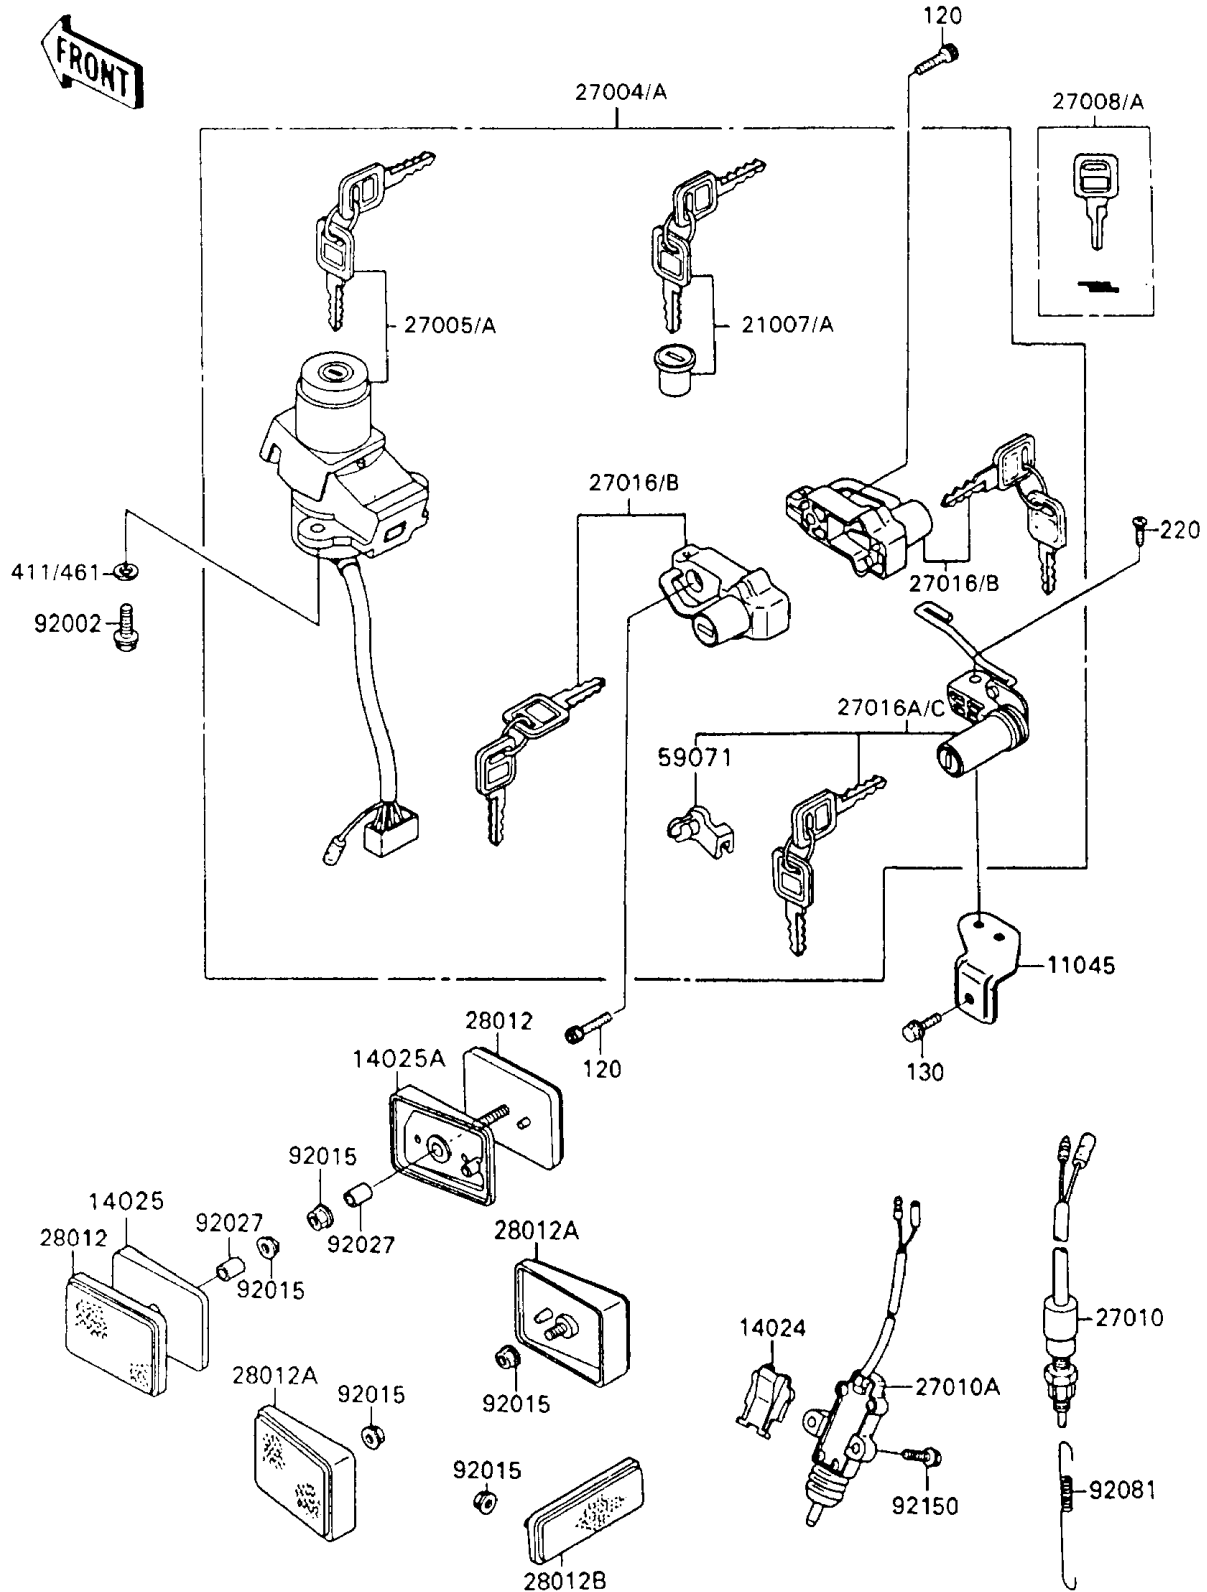

1992 Ninja® 600R

PARTS DIAGRAM

Ignition Switch/Locks/Reflectors

F2770-0330

1992 Ninja[®] 600R

PARTS LIST

Ignition Switch/Locks/Reflectors

ITEM NAME

PART NUMBER

QUANTITY
