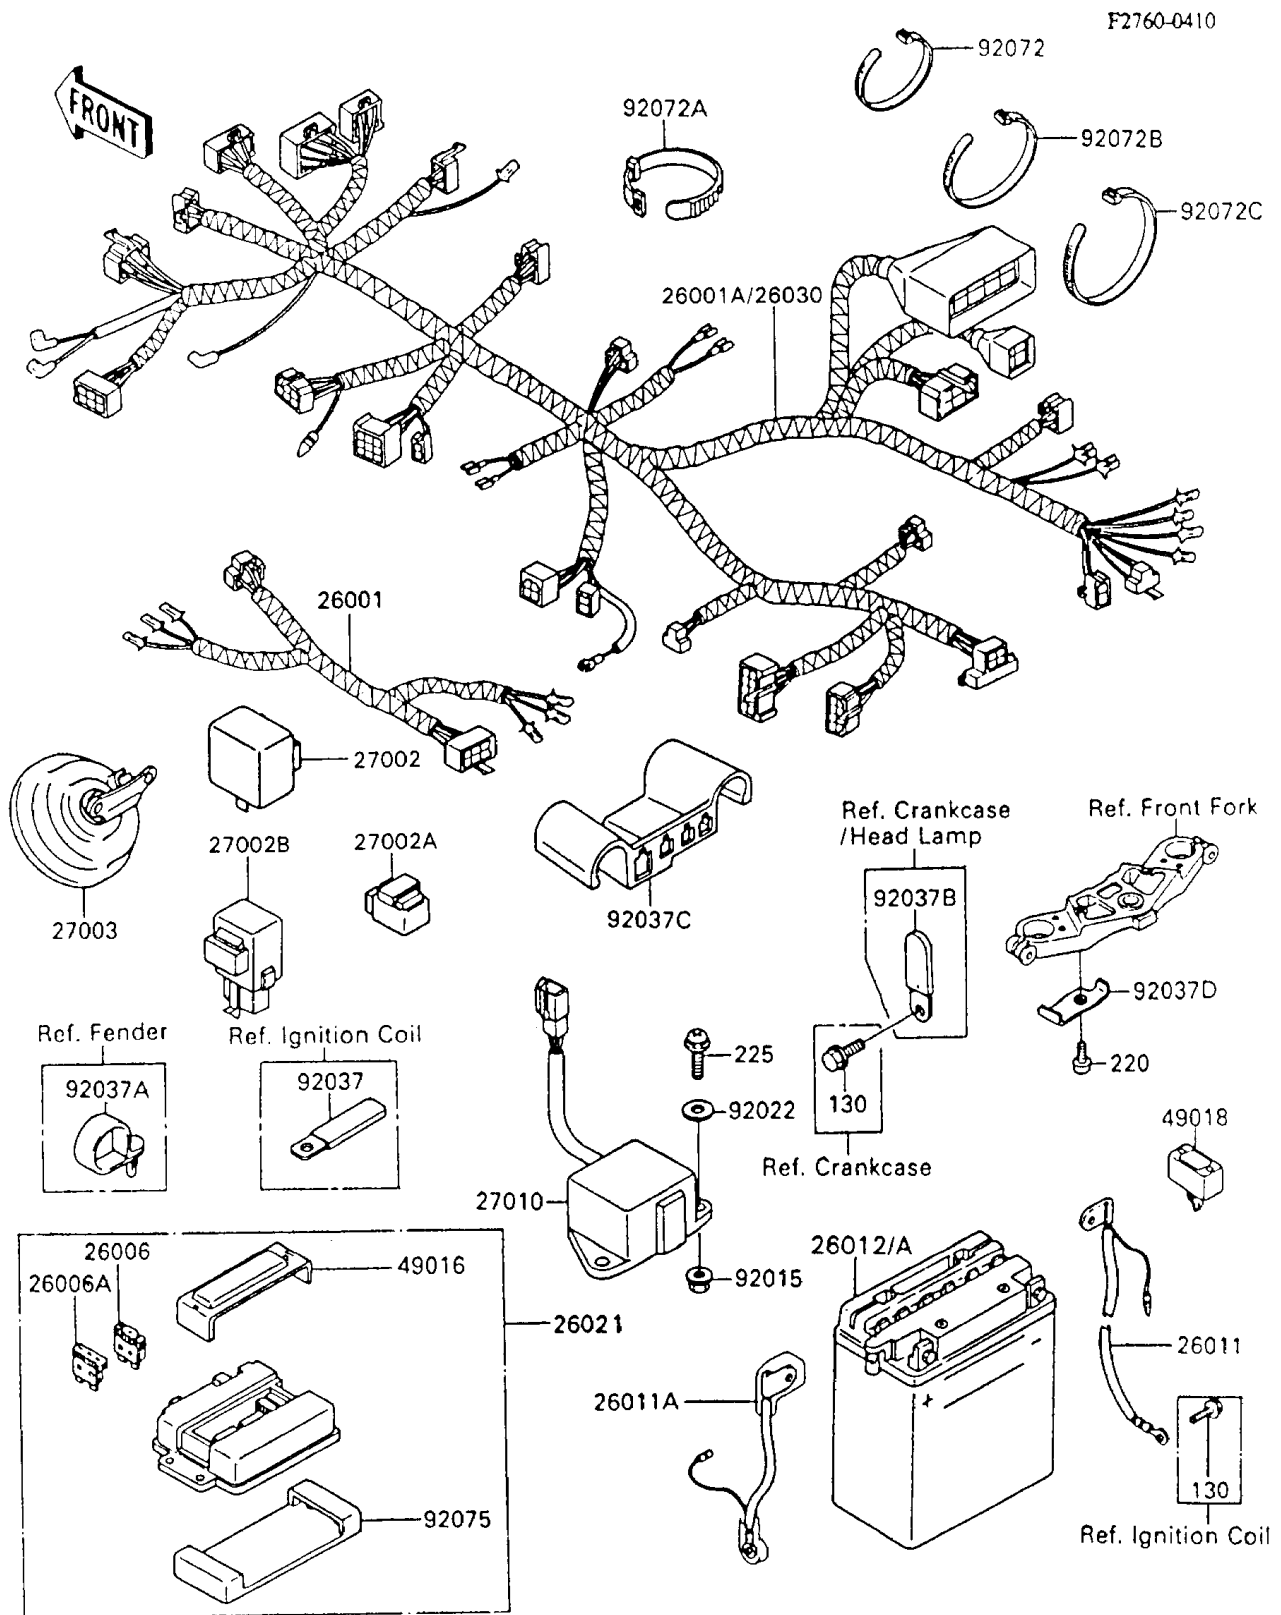

1993 Ninja® 600R

PARTS DIAGRAM

Chassis Electrical Equipment

1993 Ninja[®] 600R

PARTS LIST

Chassis Electrical Equipment

ITEM NAME

PART NUMBER

QUANTITY
