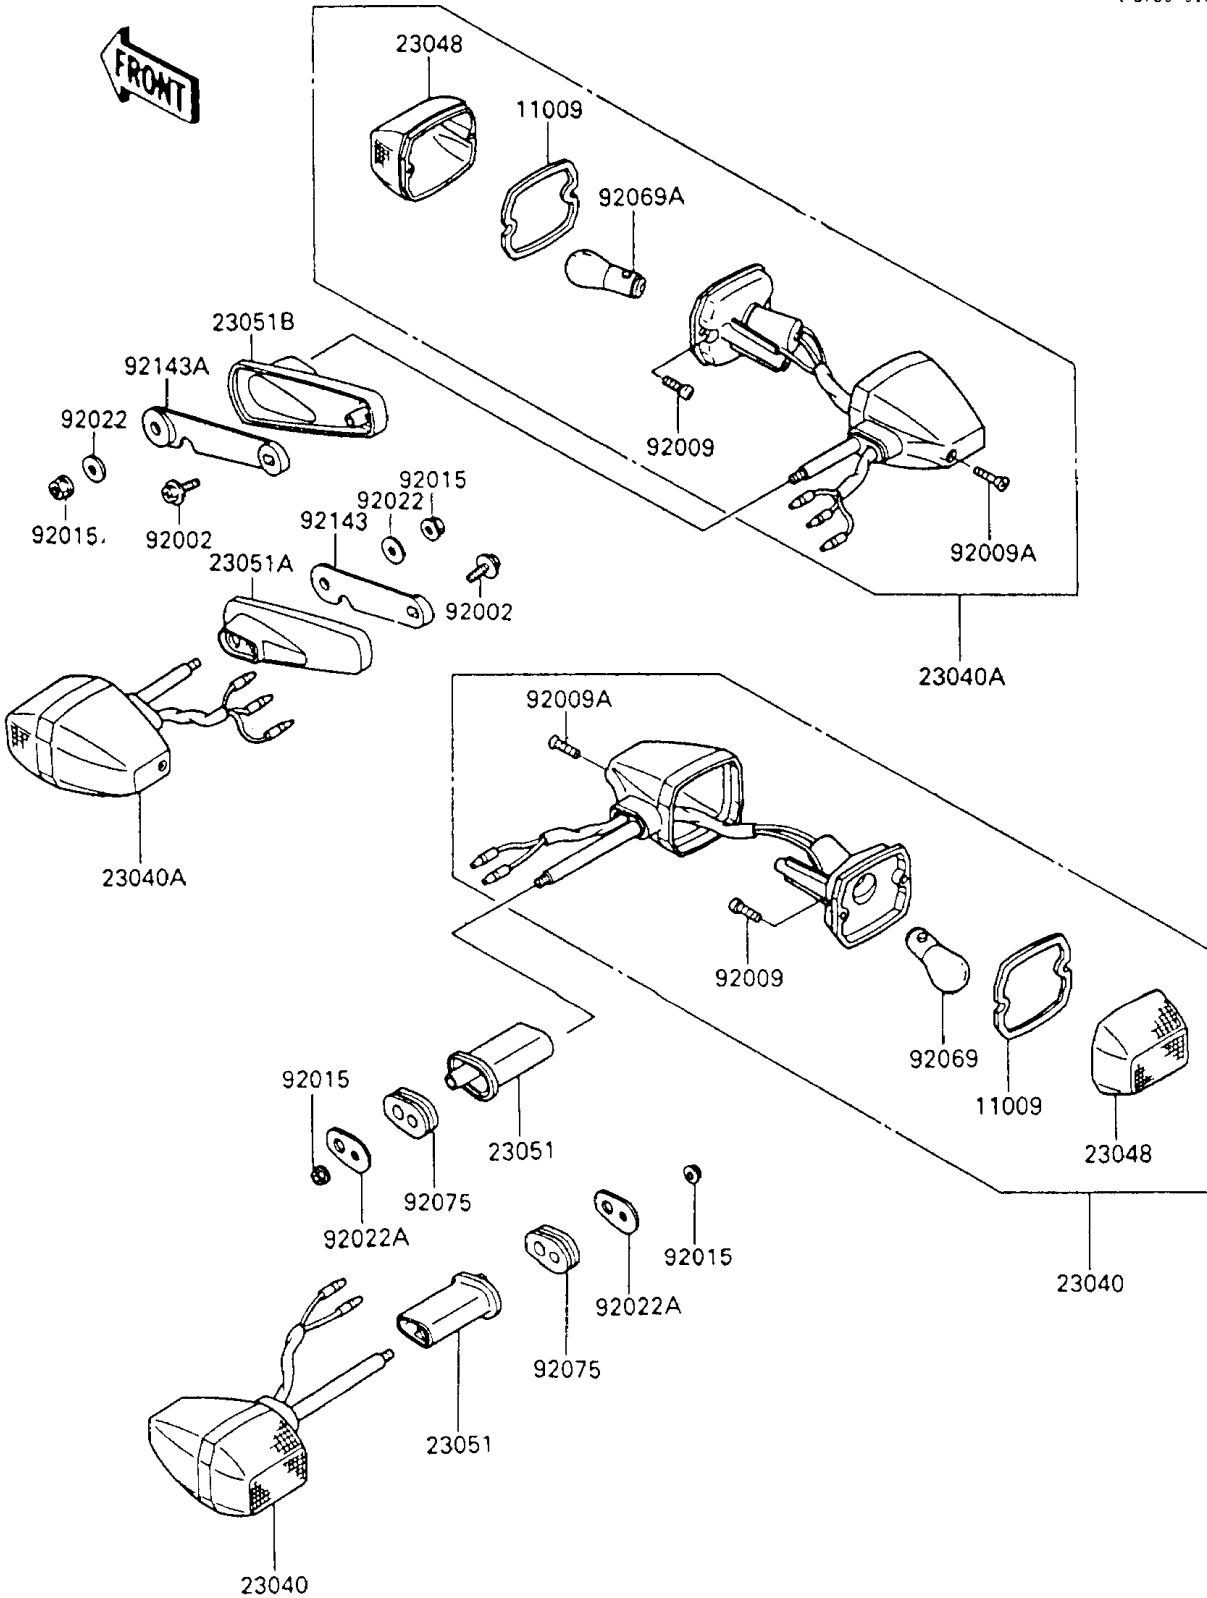

1994 Ninja® 600R

PARTS DIAGRAM

Turn Signals

F2730-0184

1994 Ninja[®] 600R

PARTS LIST

Turn Signals

ITEM NAME

PART NUMBER

QUANTITY
