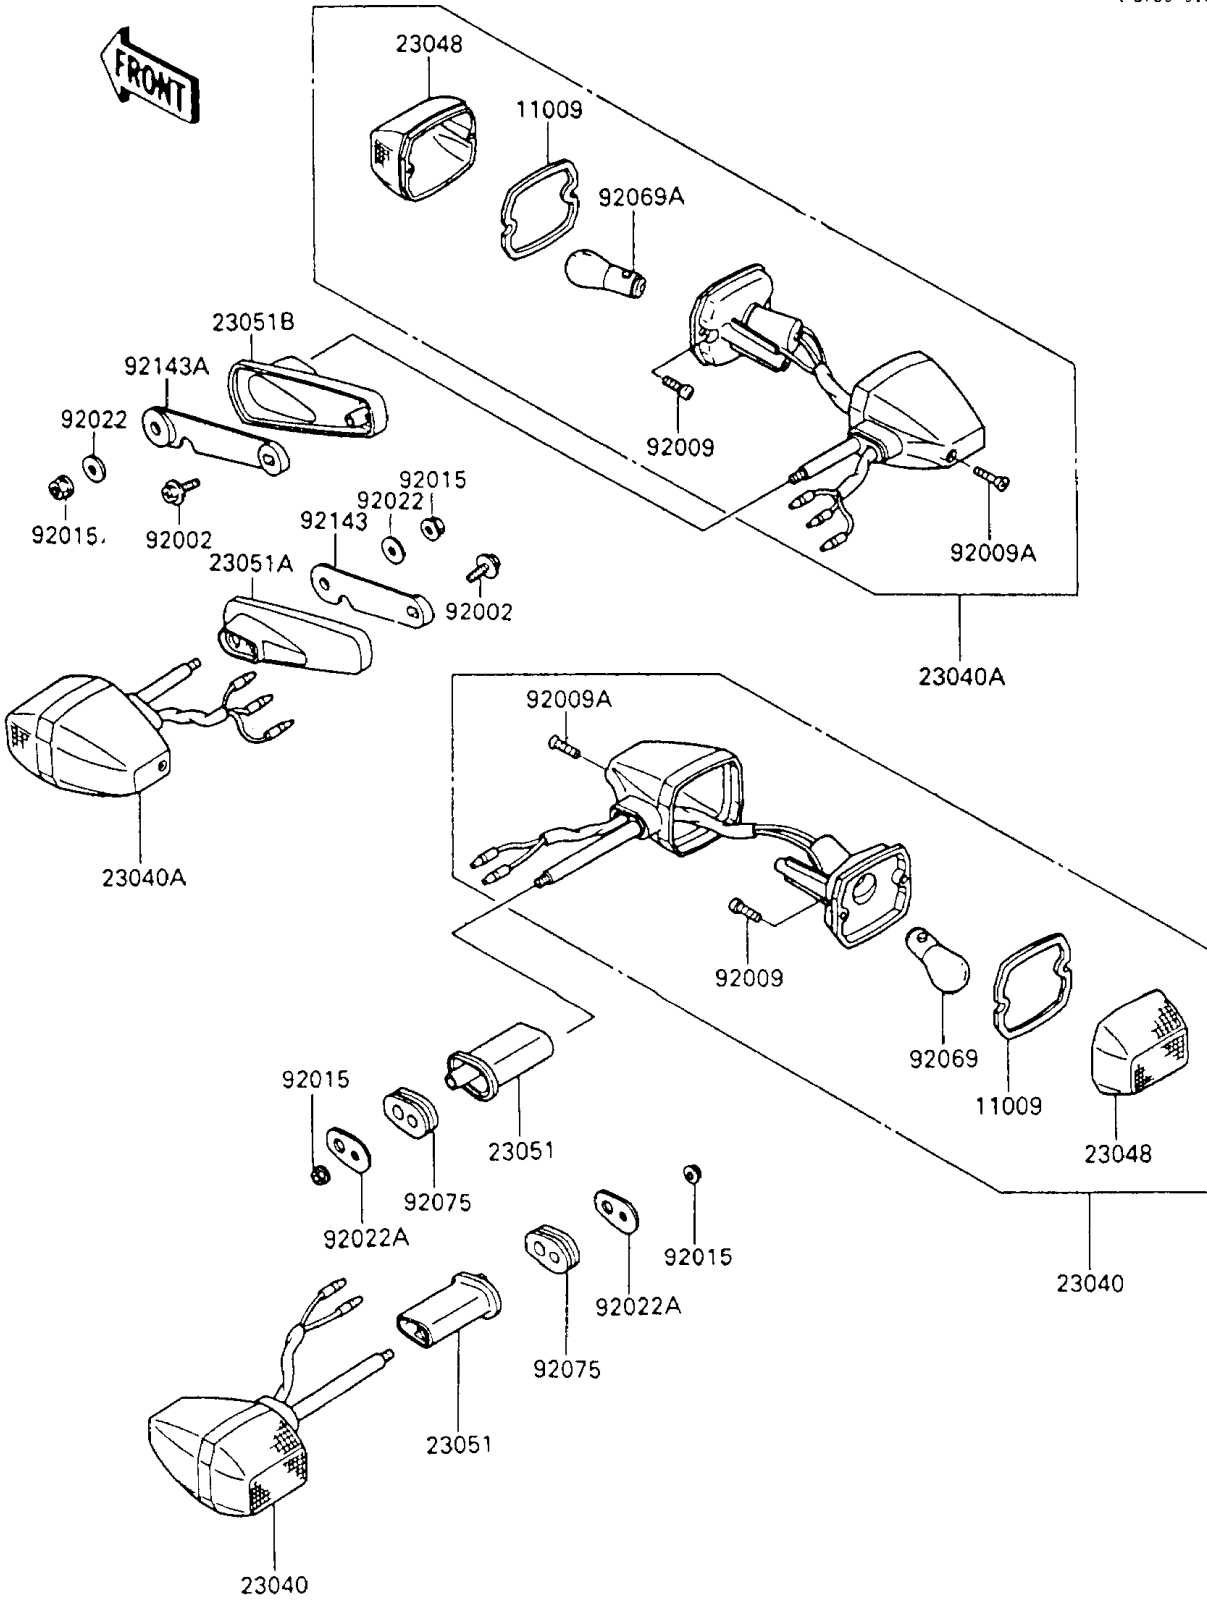

1990 Ninja® 600R

PARTS DIAGRAM

Turn Signals

F2730-0184

1990 Ninja[®] 600R

PARTS LIST

Turn Signals

ITEM NAME

PART NUMBER

QUANTITY
