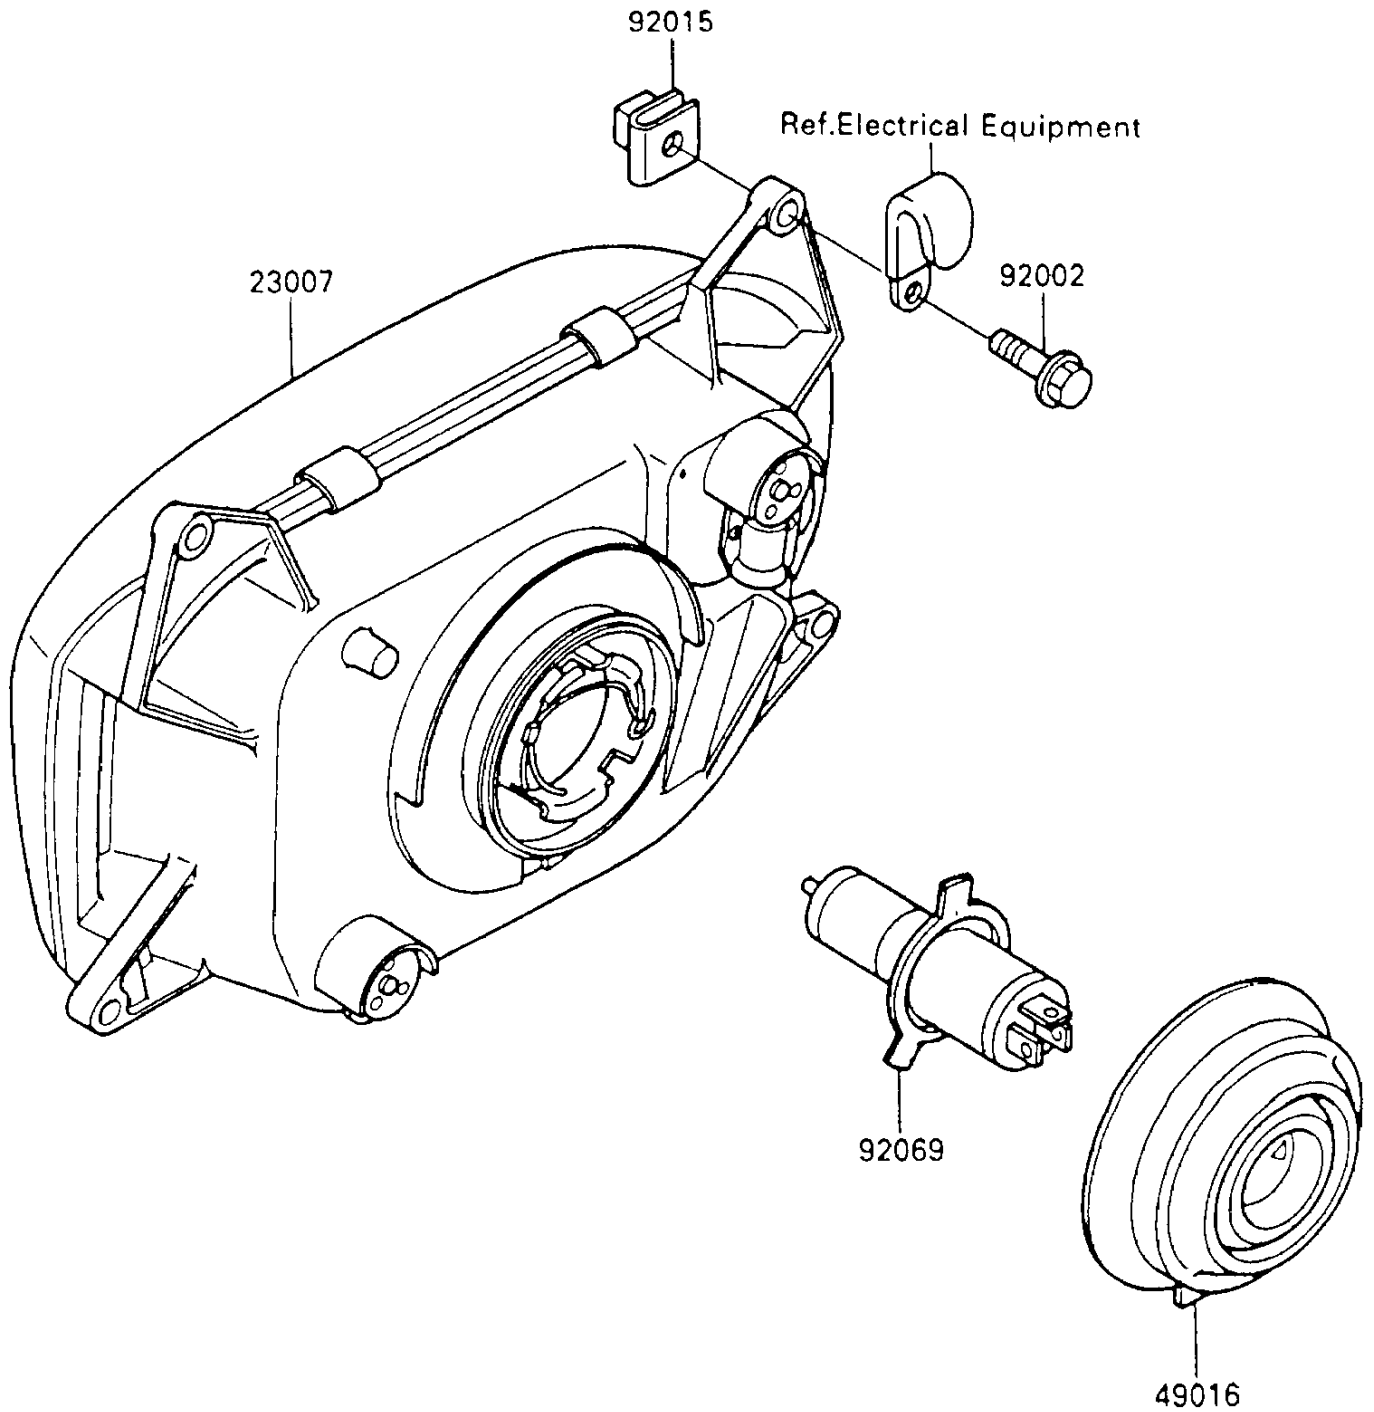

1993 Ninja® 600R

PARTS DIAGRAM

Headlight(s)

F2710-0247

1993 Ninja® 600R

PARTS LIST

Headlight(s)

ITEM NAME

PART NUMBER

QUANTITY
