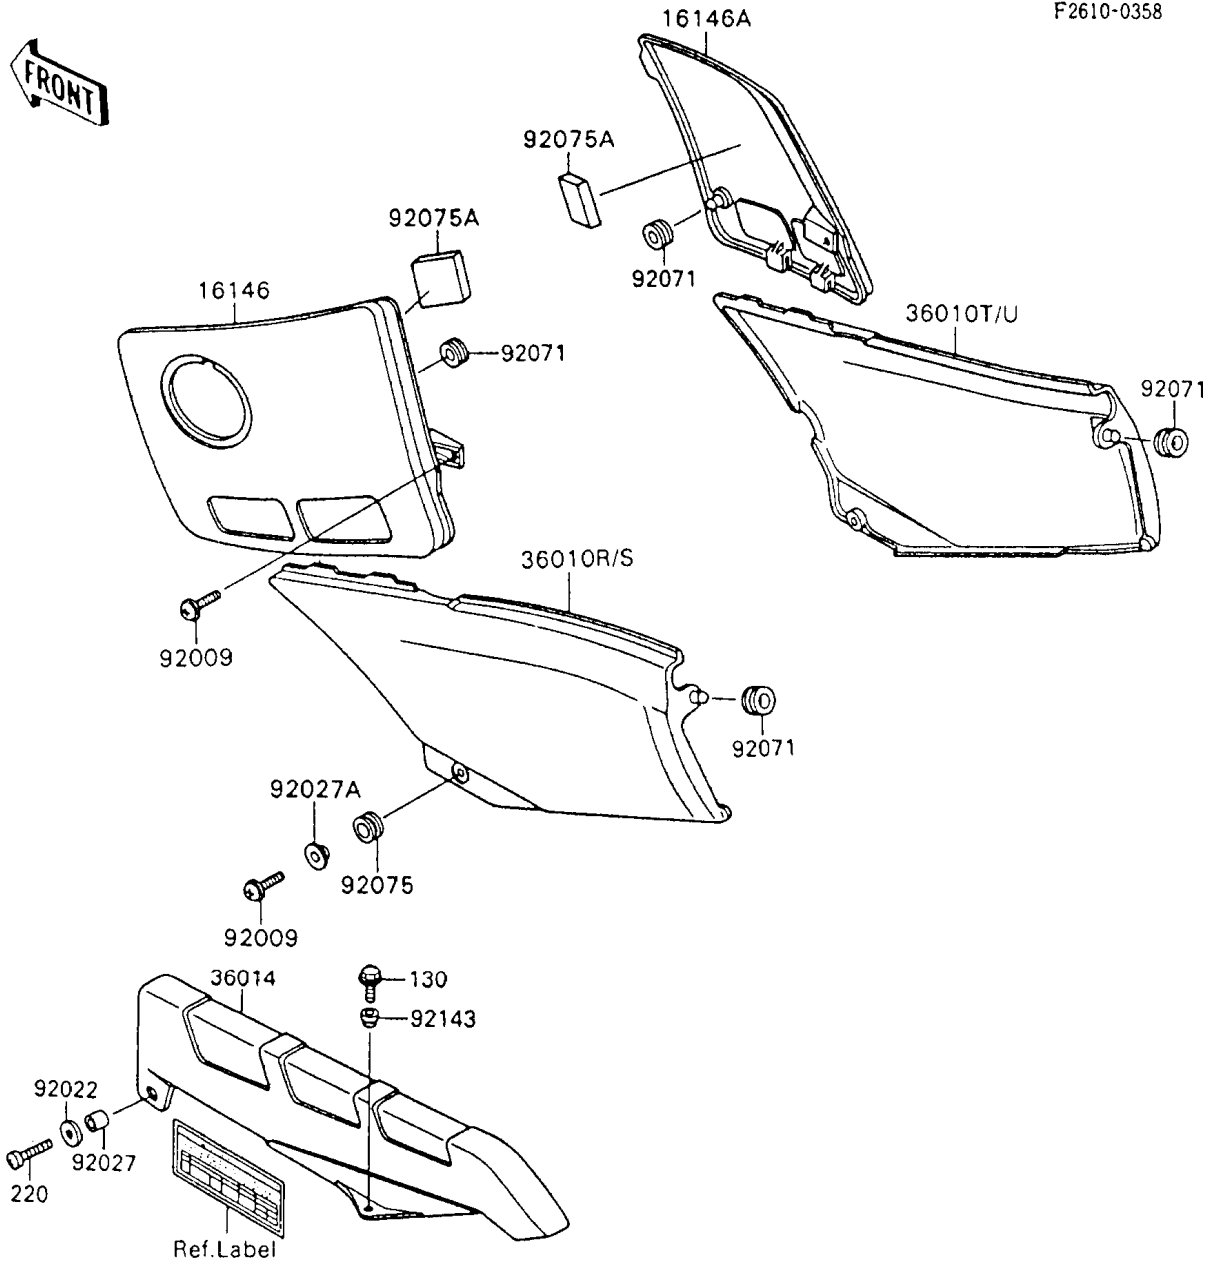

1990 Ninja® 600R

PARTS DIAGRAM

Side Covers/Chain Cover

F2610-0358

1990 Ninja® 600R

PARTS LIST

Side Covers/Chain Cover

ITEM NAME

PART NUMBER

QUANTITY
