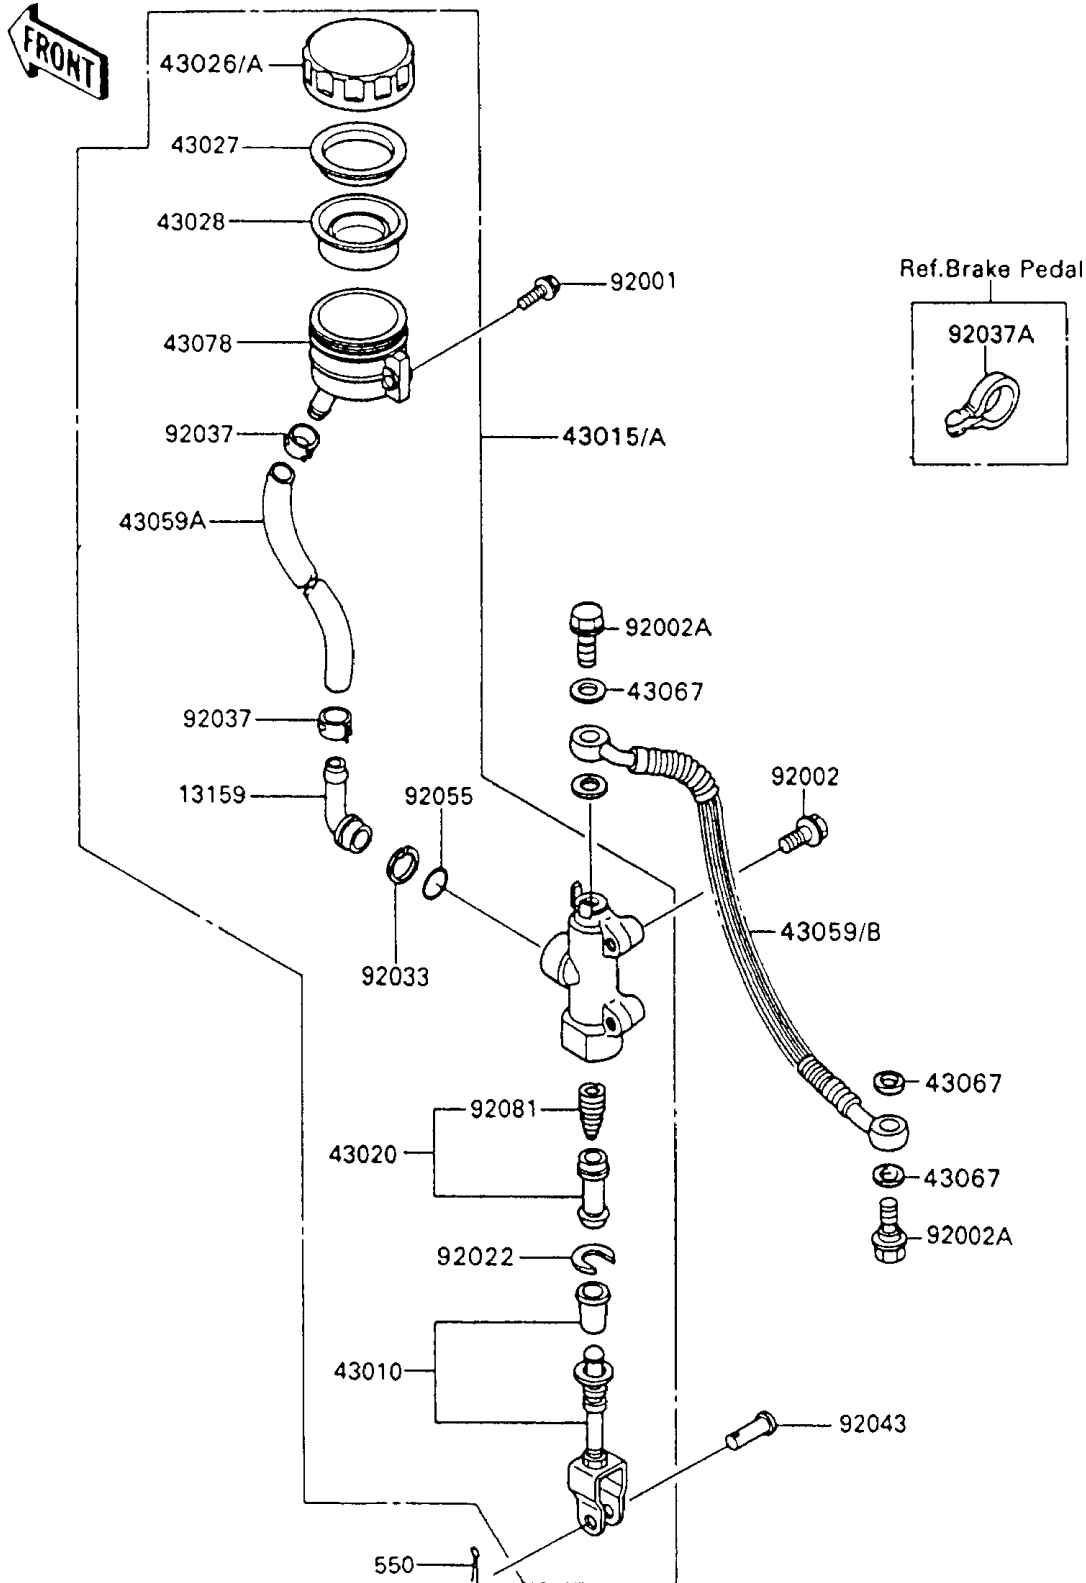

1993 Ninja® 600R

PARTS DIAGRAM

Rear Master Cylinder

F2293-0077

1993 Ninja[®] 600R

PARTS LIST

Rear Master Cylinder

ITEM NAME

PART NUMBER

QUANTITY
