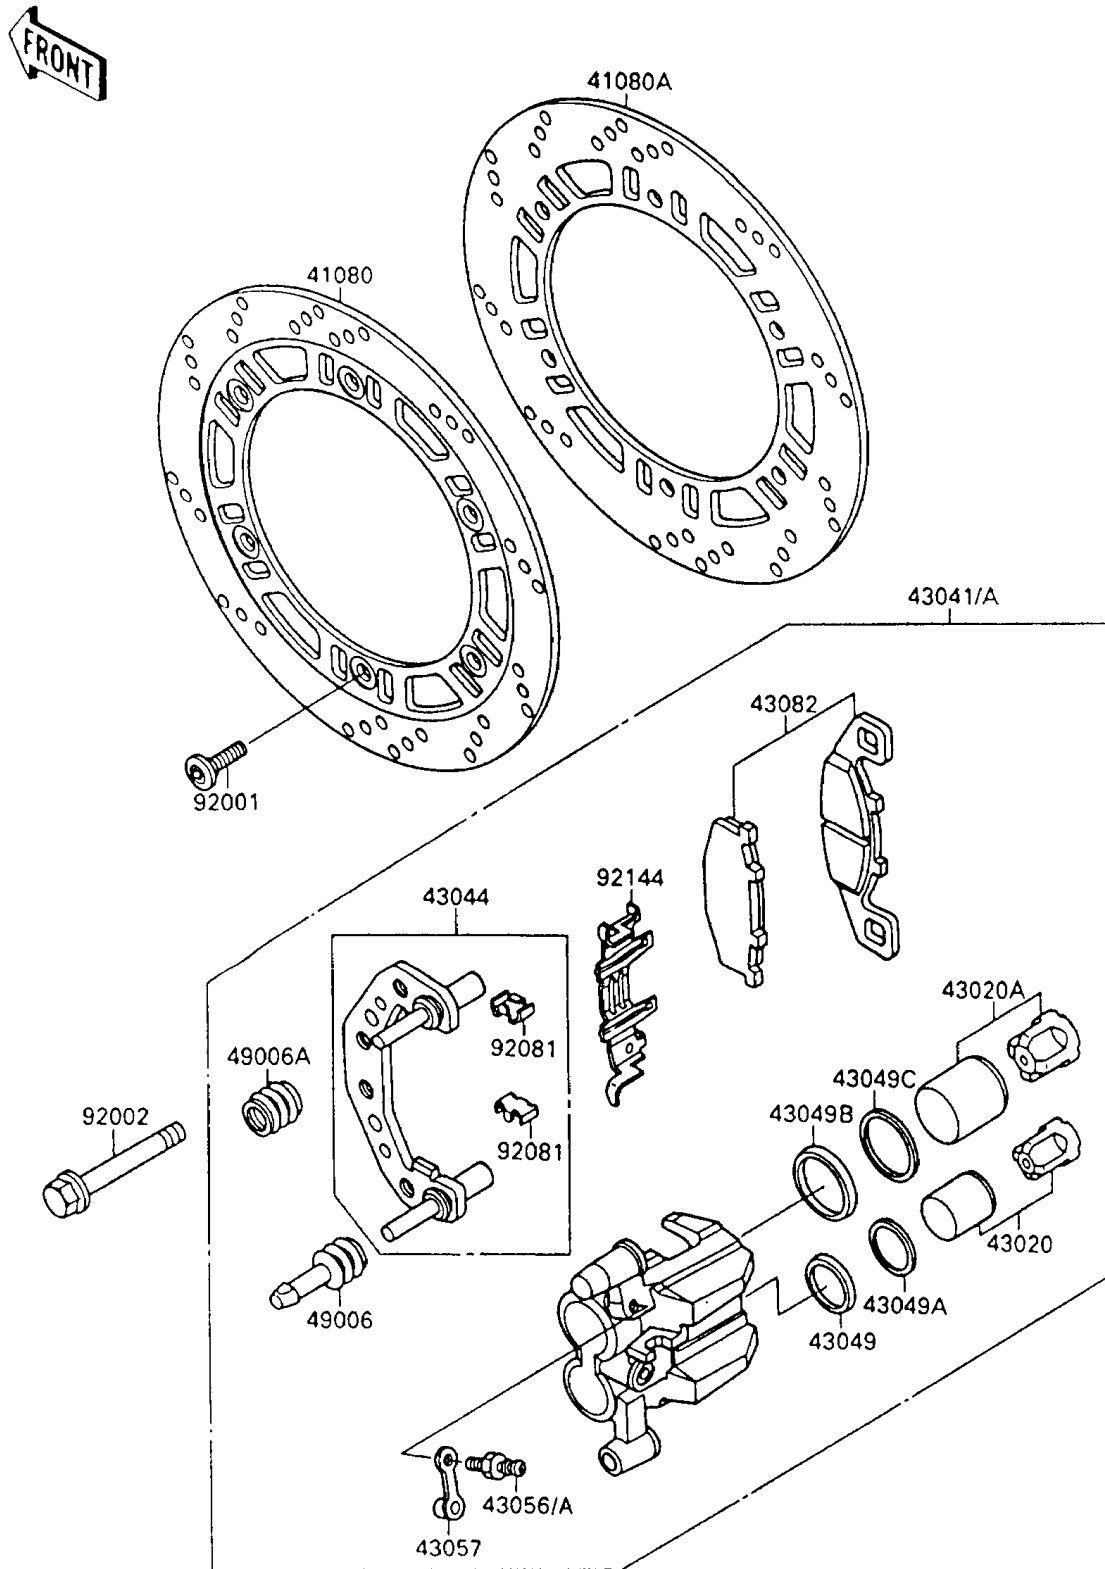

1994 Ninja[®] 600R

PARTS DIAGRAM

Front Brake

F2292-0097

1994 Ninja® 600R

PARTS LIST

Front Brake

ITEM NAME

PART NUMBER

QUANTITY
