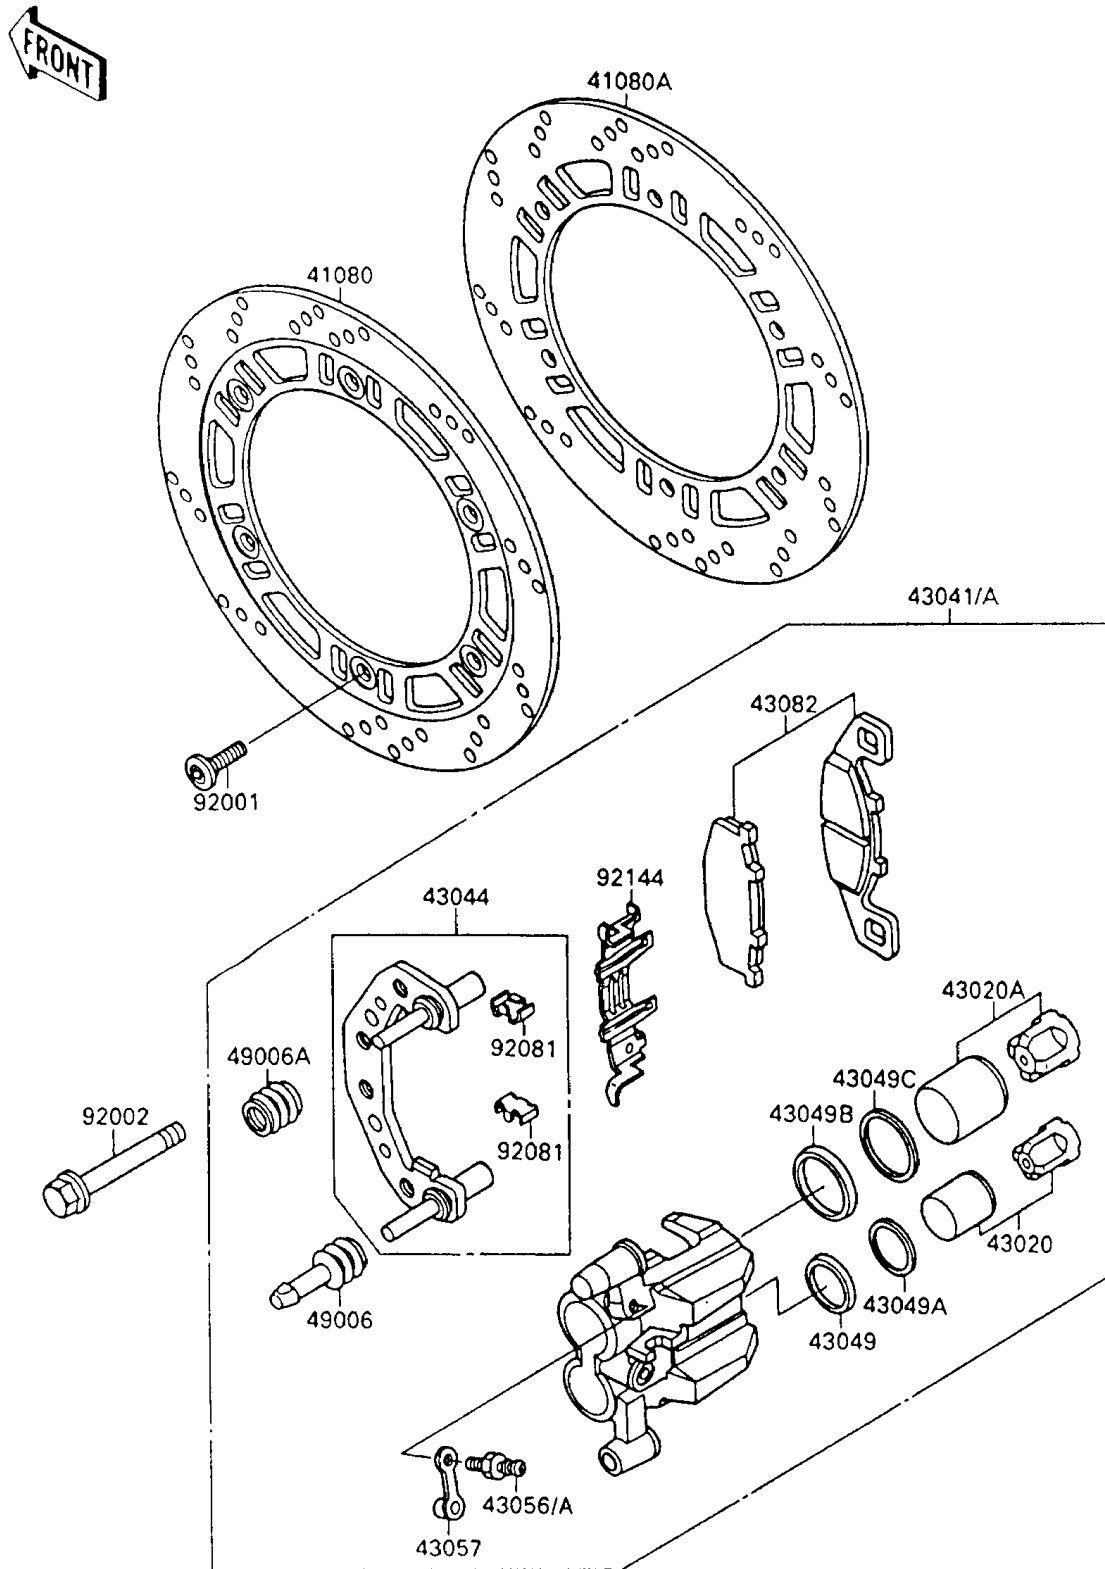

1992 Ninja[®] 600R

PARTS DIAGRAM

Front Brake

F2292-0097

1992 Ninja[®] 600R

PARTS LIST

Front Brake

ITEM NAME

PART NUMBER

QUANTITY
