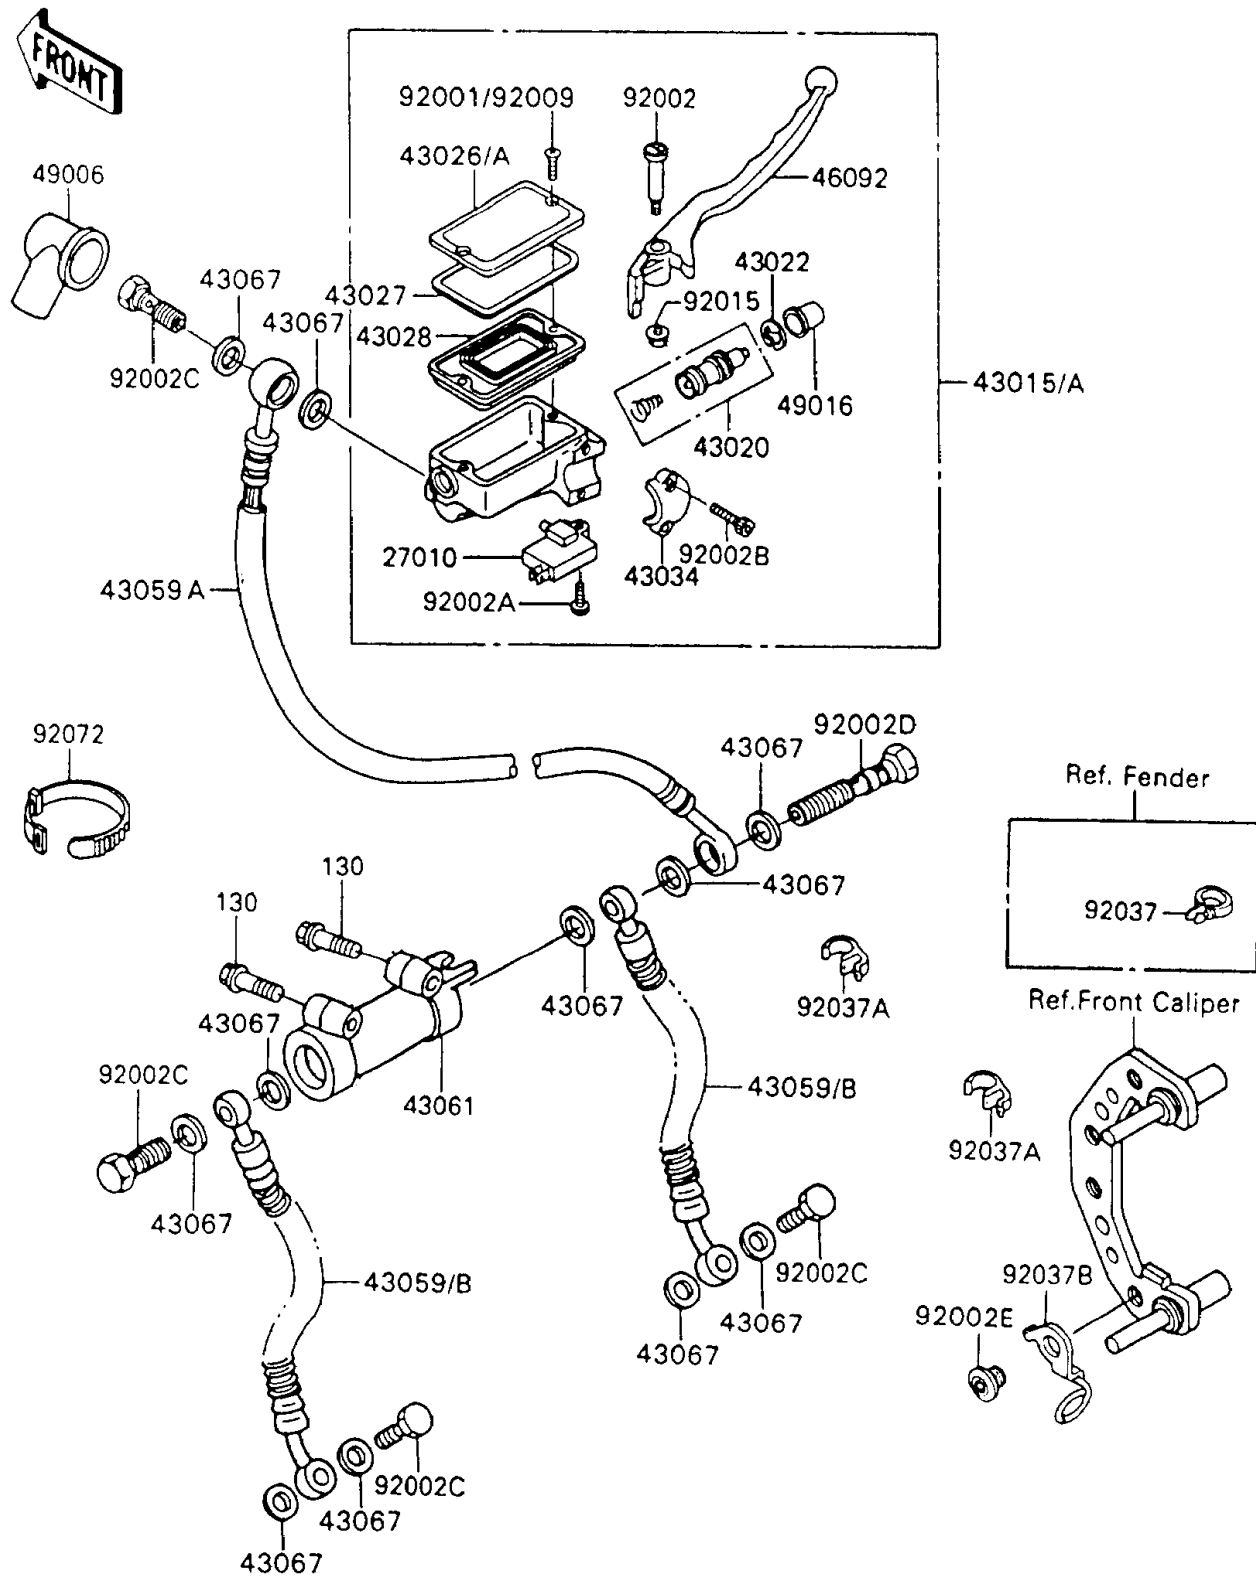

1994 Ninja® 600R

PARTS DIAGRAM

Front Master Cylinder

F2291-0184

1994 Ninja[®] 600R

PARTS LIST

Front Master Cylinder

ITEM NAME

PART NUMBER

QUANTITY
