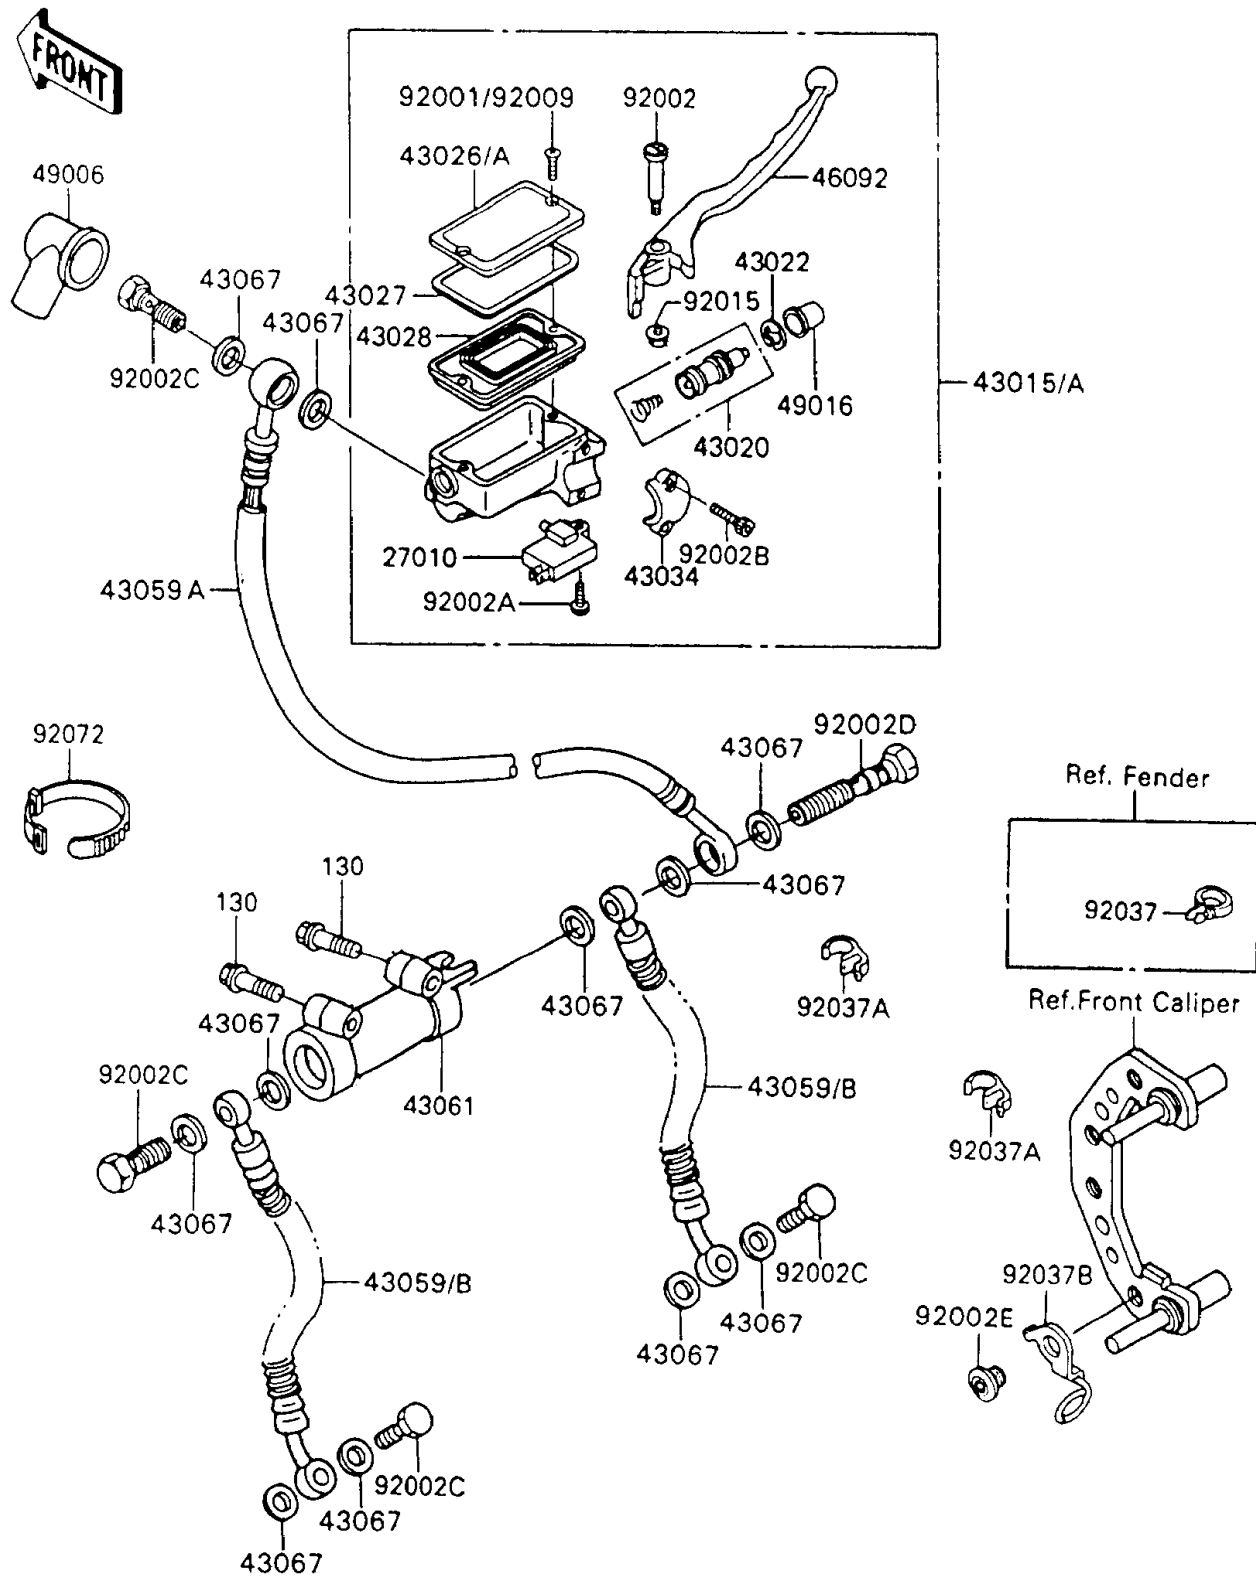

1993 Ninja® 600R

PARTS DIAGRAM

Front Master Cylinder

F2291-0184

1993 Ninja[®] 600R

PARTS LIST

Front Master Cylinder

ITEM NAME

PART NUMBER

QUANTITY
