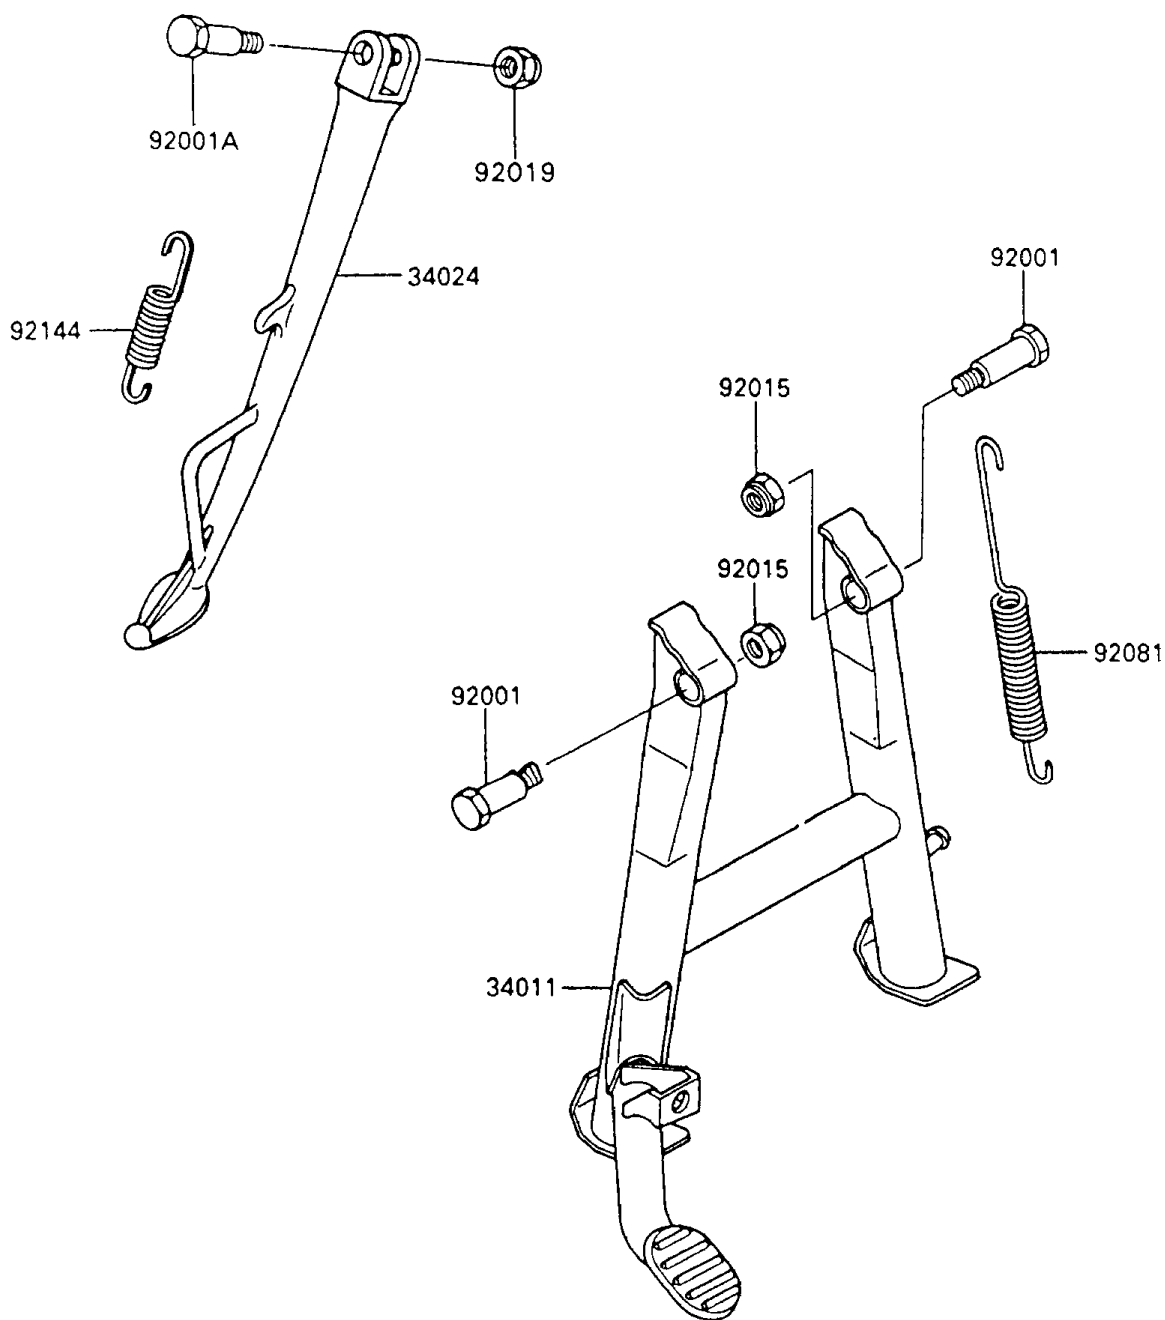

1993 Ninja® 600R

PARTS DIAGRAM

Stand(s)

F2190-0181

1993 Ninja[®] 600R

PARTS LIST

Stand(s)

ITEM NAME

PART NUMBER

QUANTITY
