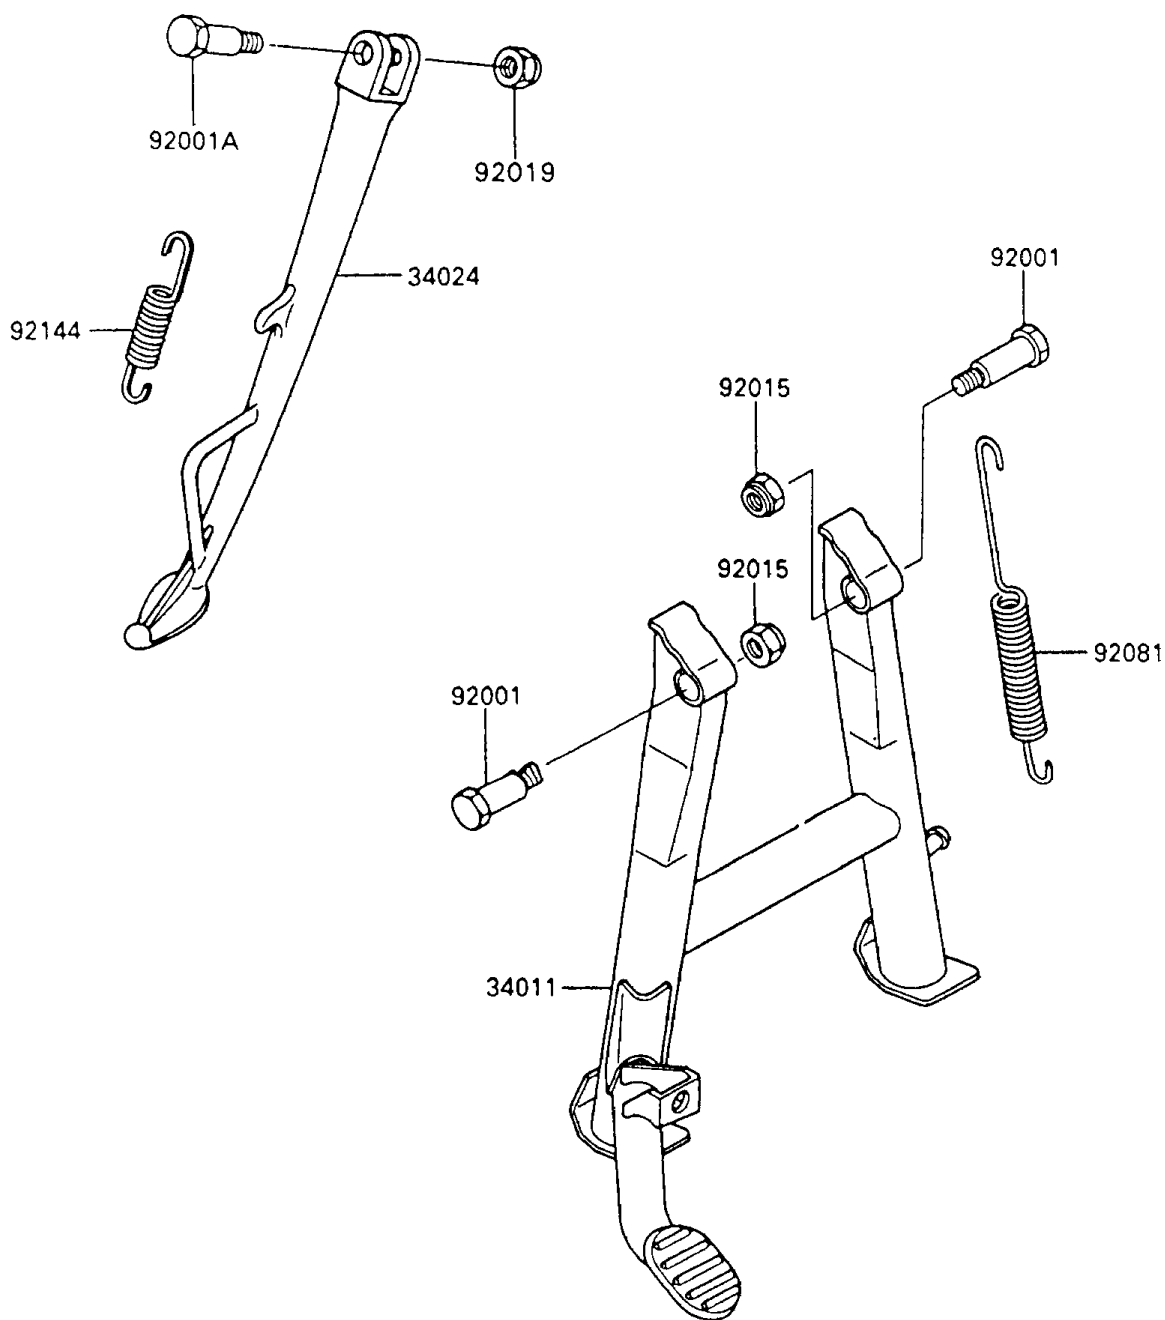

1992 Ninja® 600R

PARTS DIAGRAM

Stand(s)

F2190-0181

1992 Ninja[®] 600R

PARTS LIST

Stand(s)

ITEM NAME

PART NUMBER

QUANTITY
