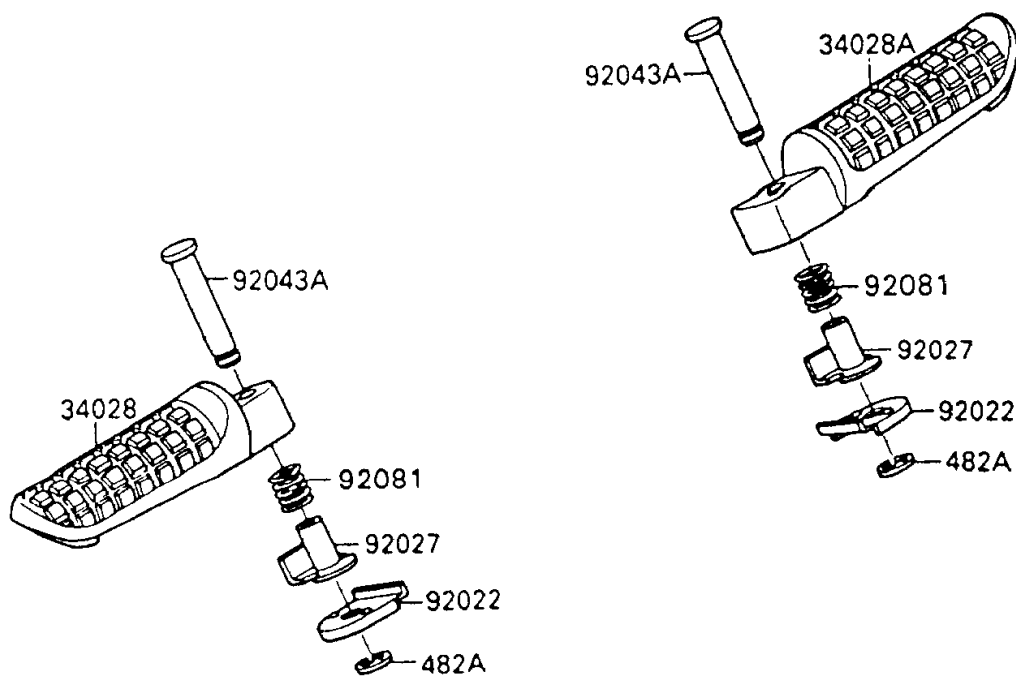

1990 Ninja® 600R

PARTS DIAGRAM

Footrests

F2160-0157

1990 Ninja[®] 600R

PARTS LIST

Footrests

ITEM NAME

PART NUMBER

QUANTITY
