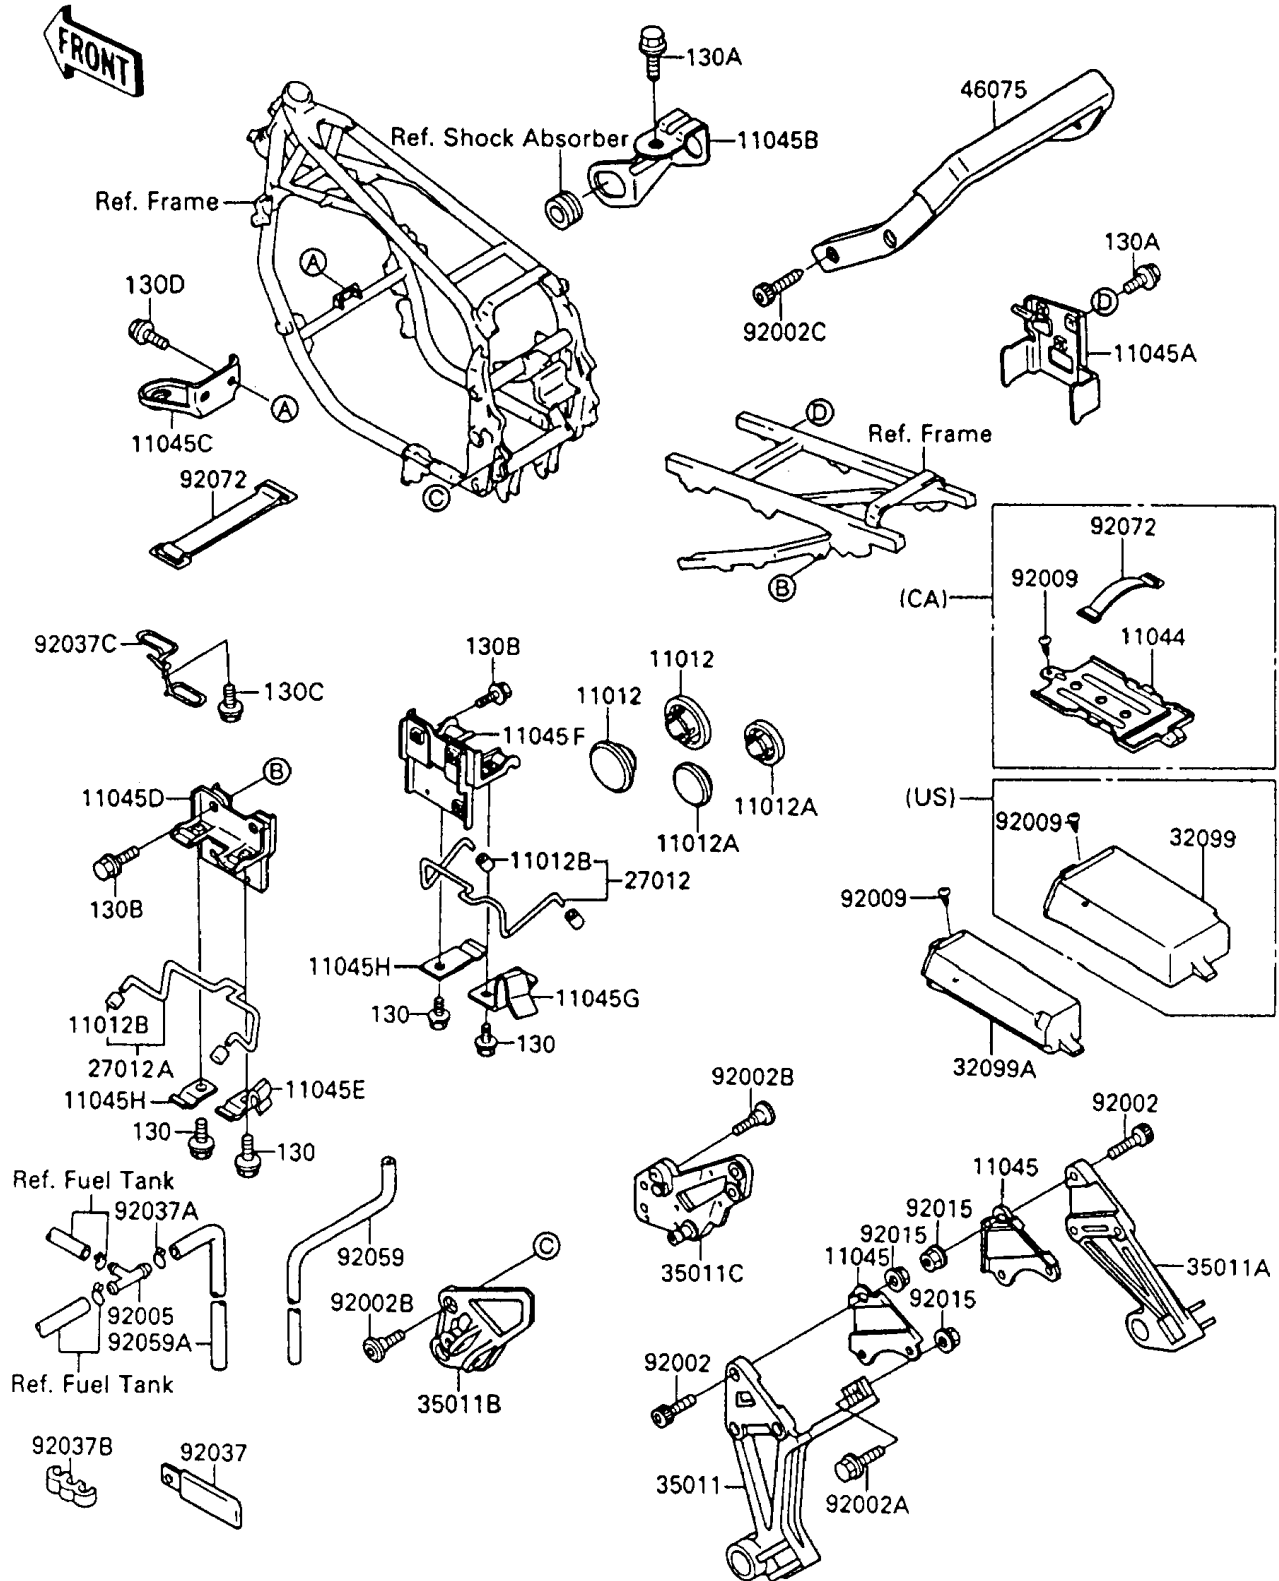

1994 Ninja® 600R

PARTS DIAGRAM

Battery Case

Kawasaki

Let the Good Times Roll®

F2132-0181

1994 Ninja[®] 600R

PARTS LIST

Battery Case

ITEM NAME

PART NUMBER

QUANTITY
