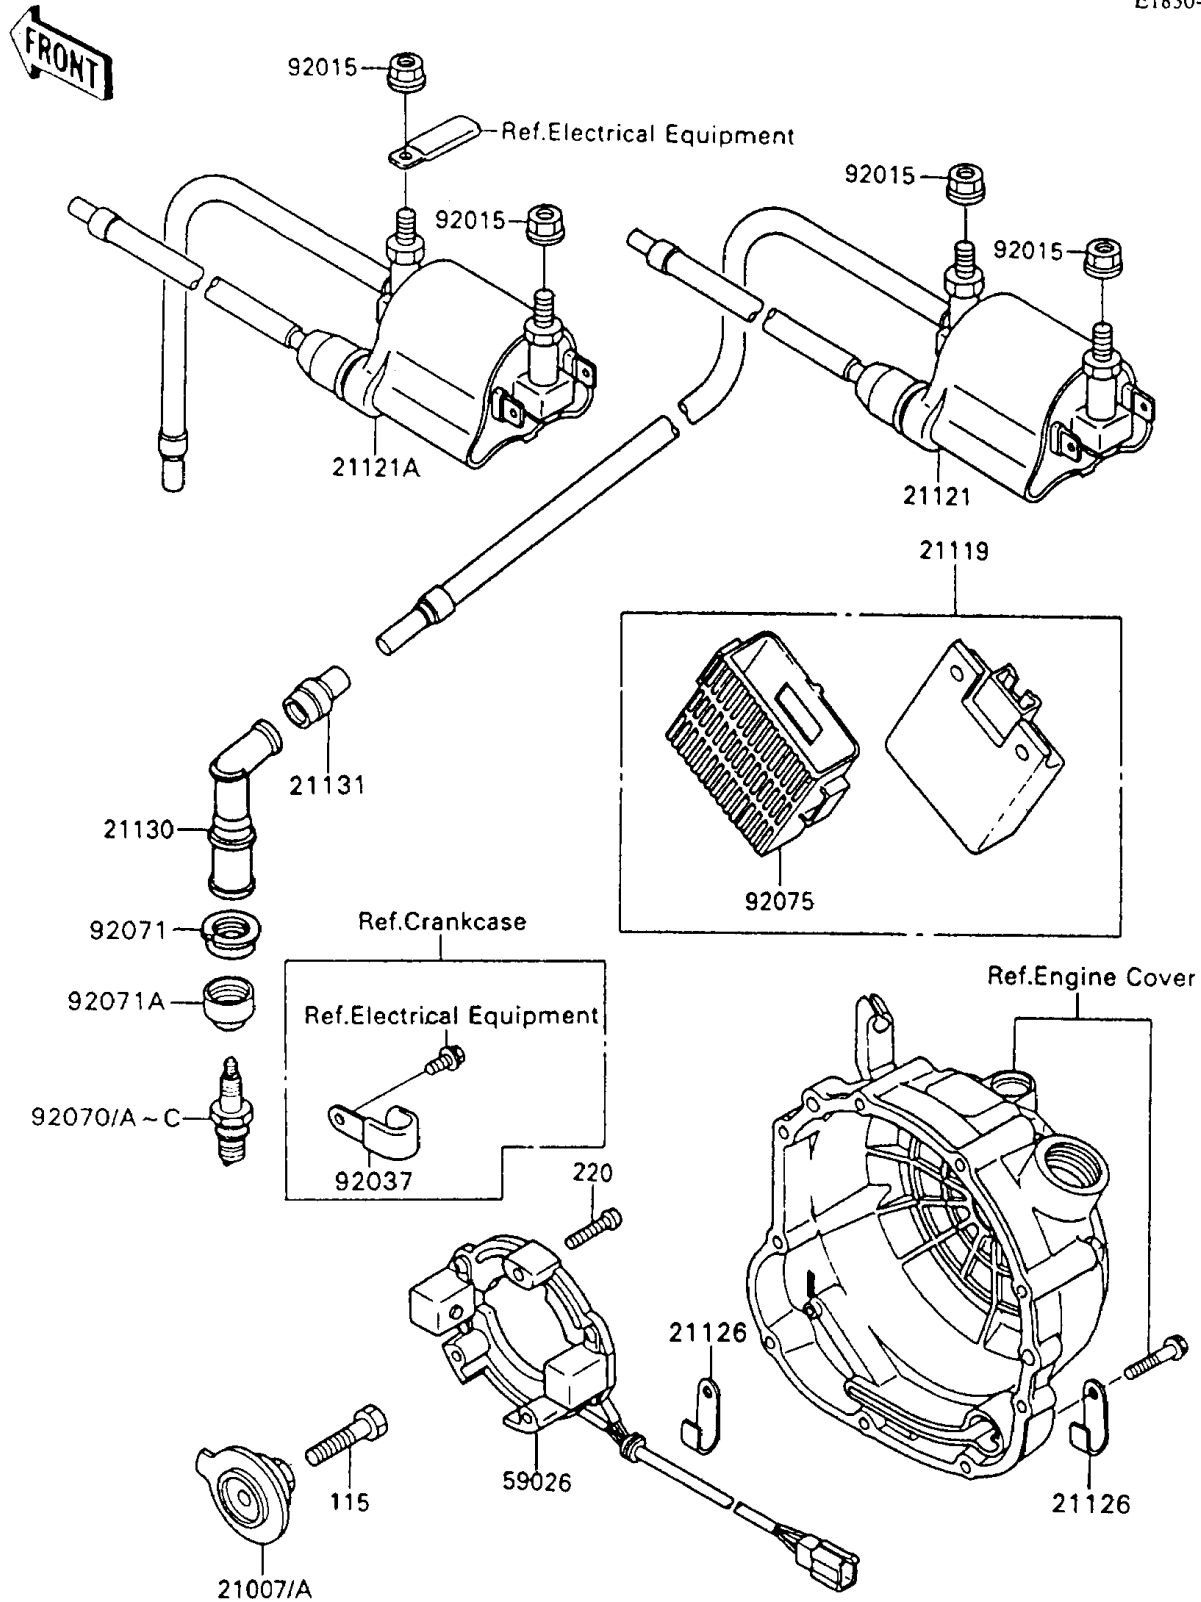

1994 Ninja[®] 600R

PARTS DIAGRAM

Ignition System

E1830-0270

1994 Ninja[®] 600R

PARTS LIST

Ignition System

ITEM NAME

PART NUMBER

QUANTITY
