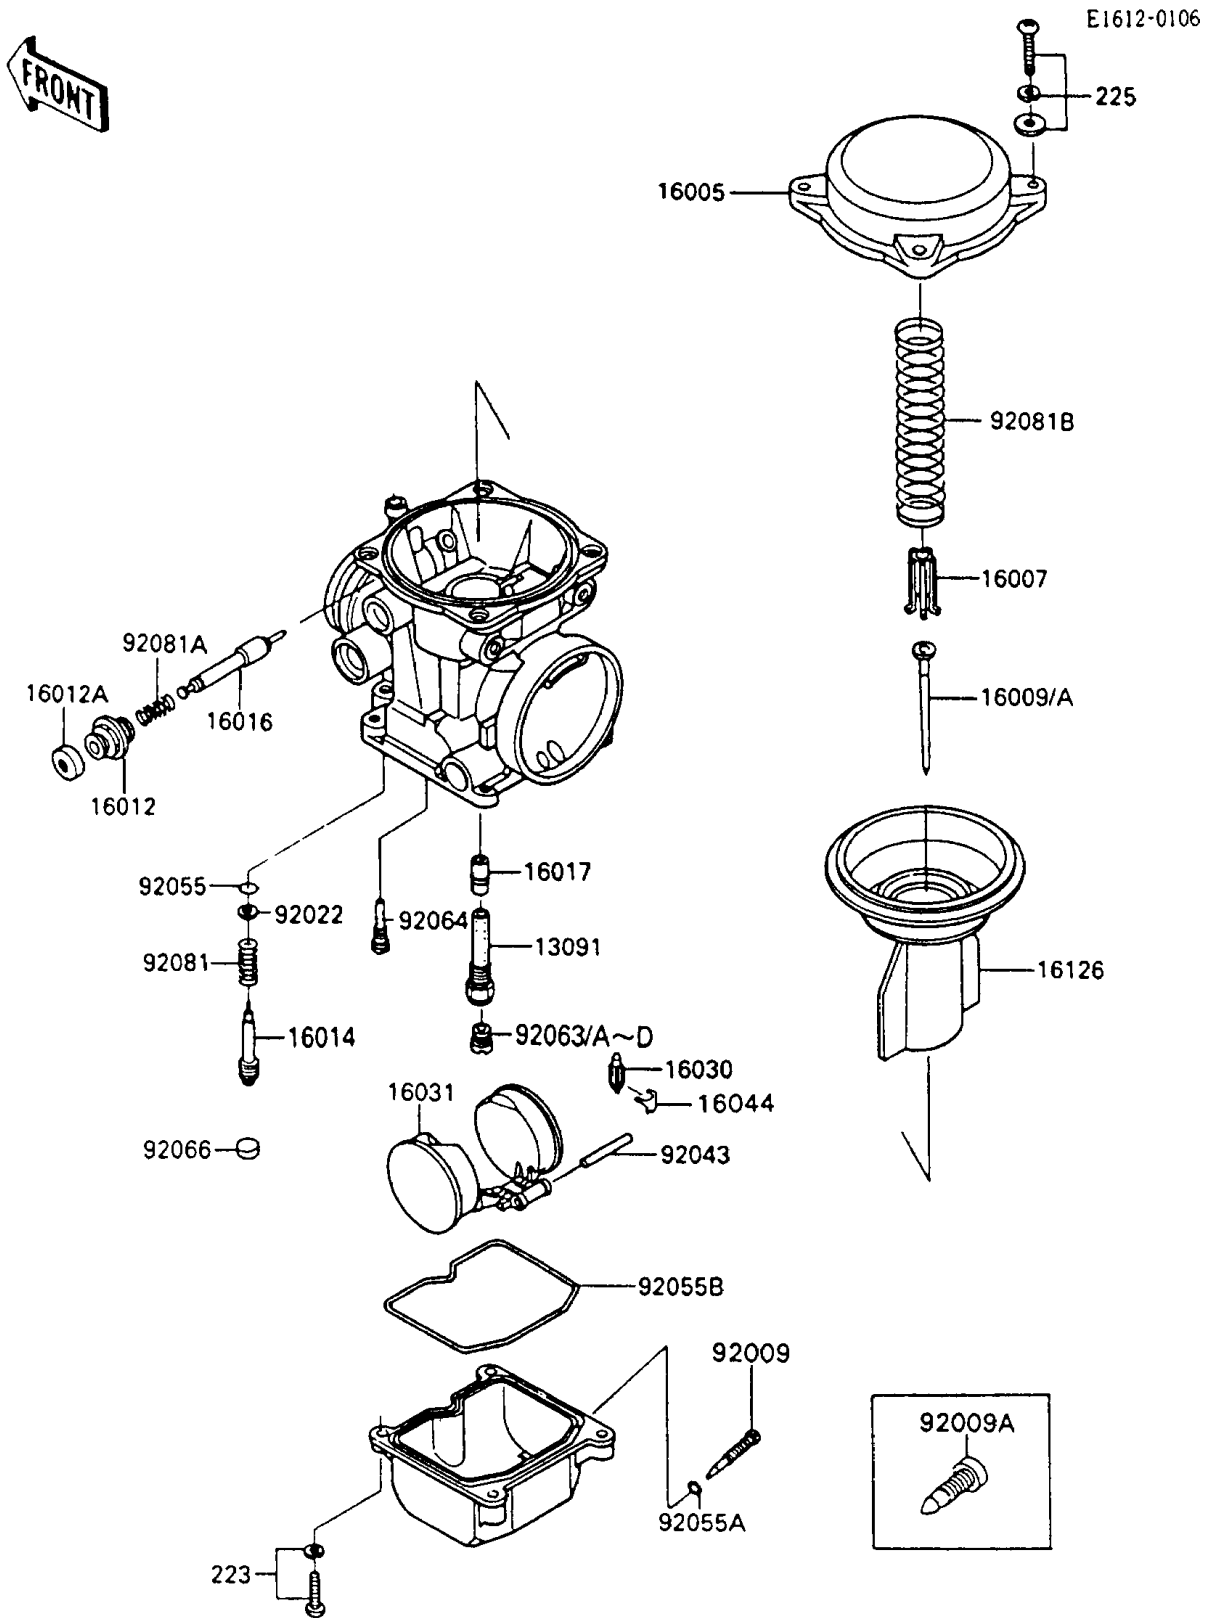

1993 Ninja® 600R

PARTS DIAGRAM

Carburetor Parts

1993 Ninja[®] 600R

PARTS LIST

Carburetor Parts

ITEM NAME

PART NUMBER

QUANTITY
