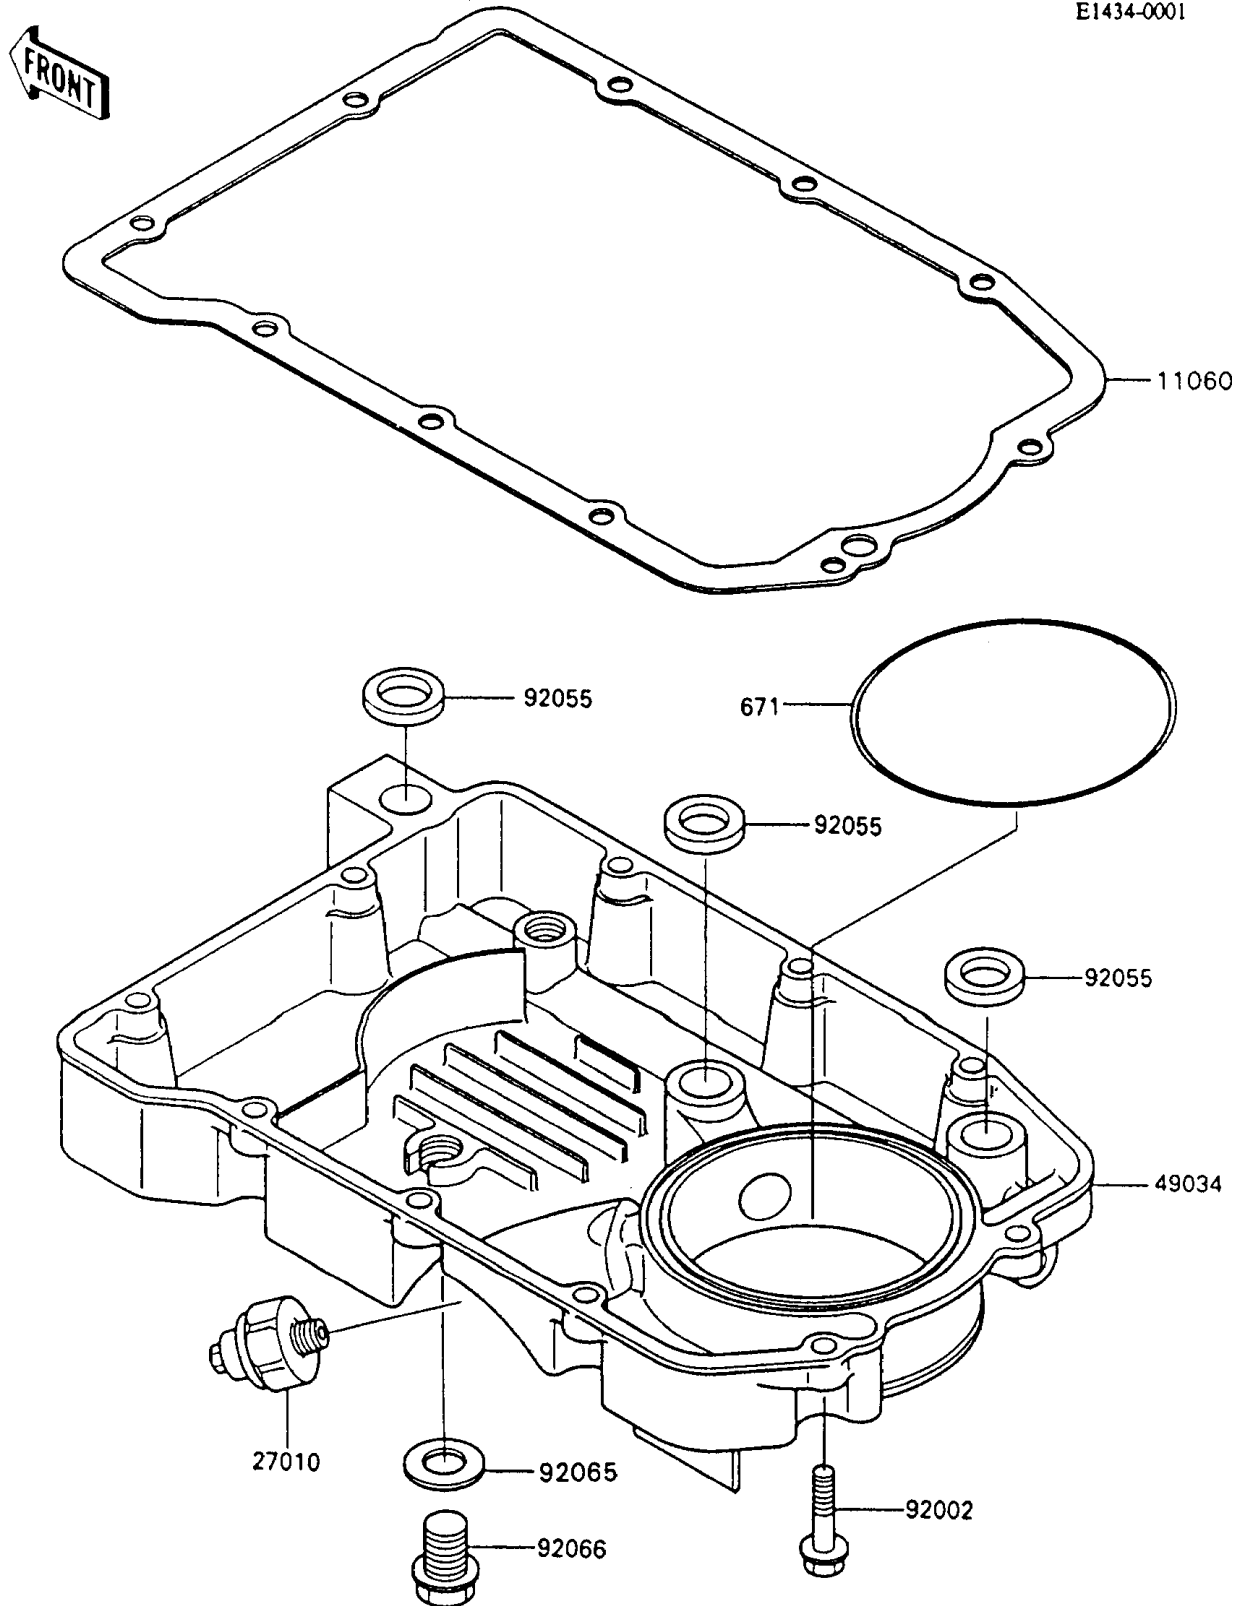

1994 Ninja[®] 600R

PARTS DIAGRAM

Oil Pan

E1434-0001

1994 Ninja[®] 600R

PARTS LIST

Oil Pan

ITEM NAME

PART NUMBER

QUANTITY
