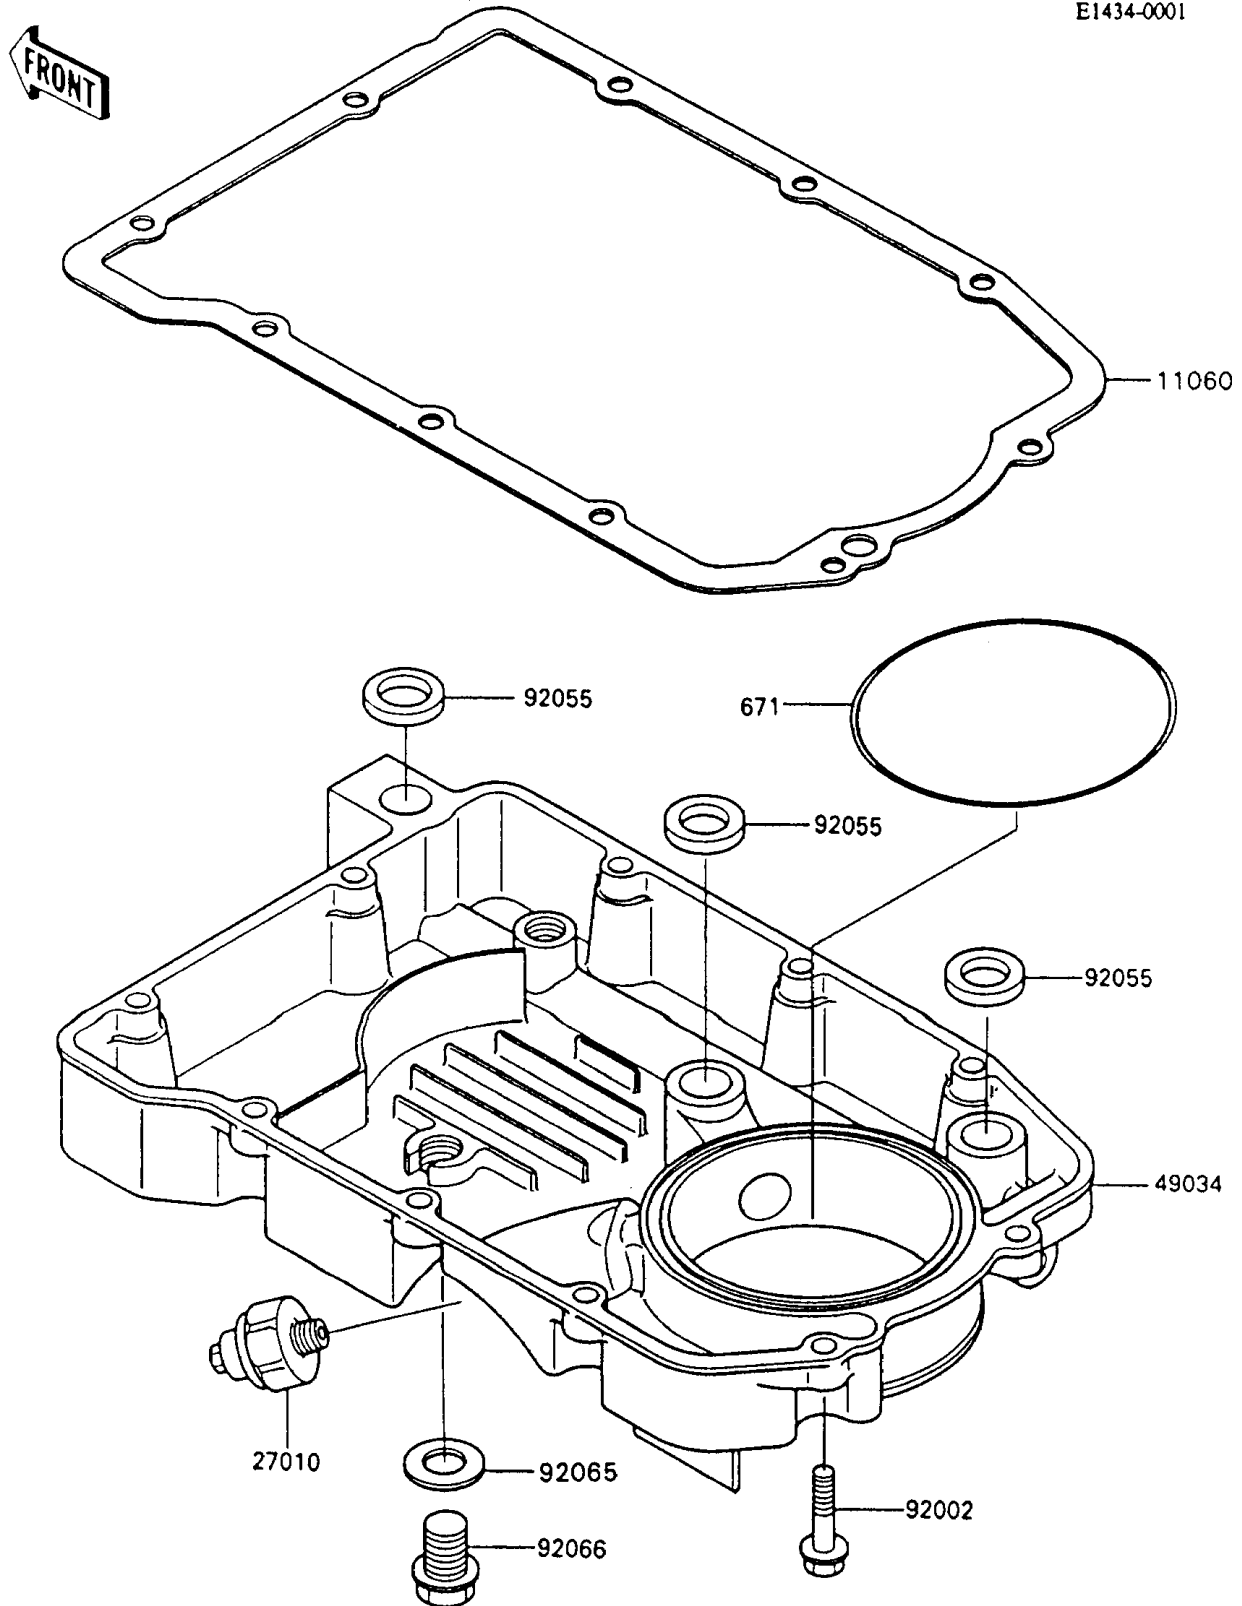

1990 Ninja® 600R

PARTS DIAGRAM

Oil Pan

E1434-0001

1990 Ninja[®] 600R

PARTS LIST

Oil Pan

ITEM NAME

PART NUMBER

QUANTITY
