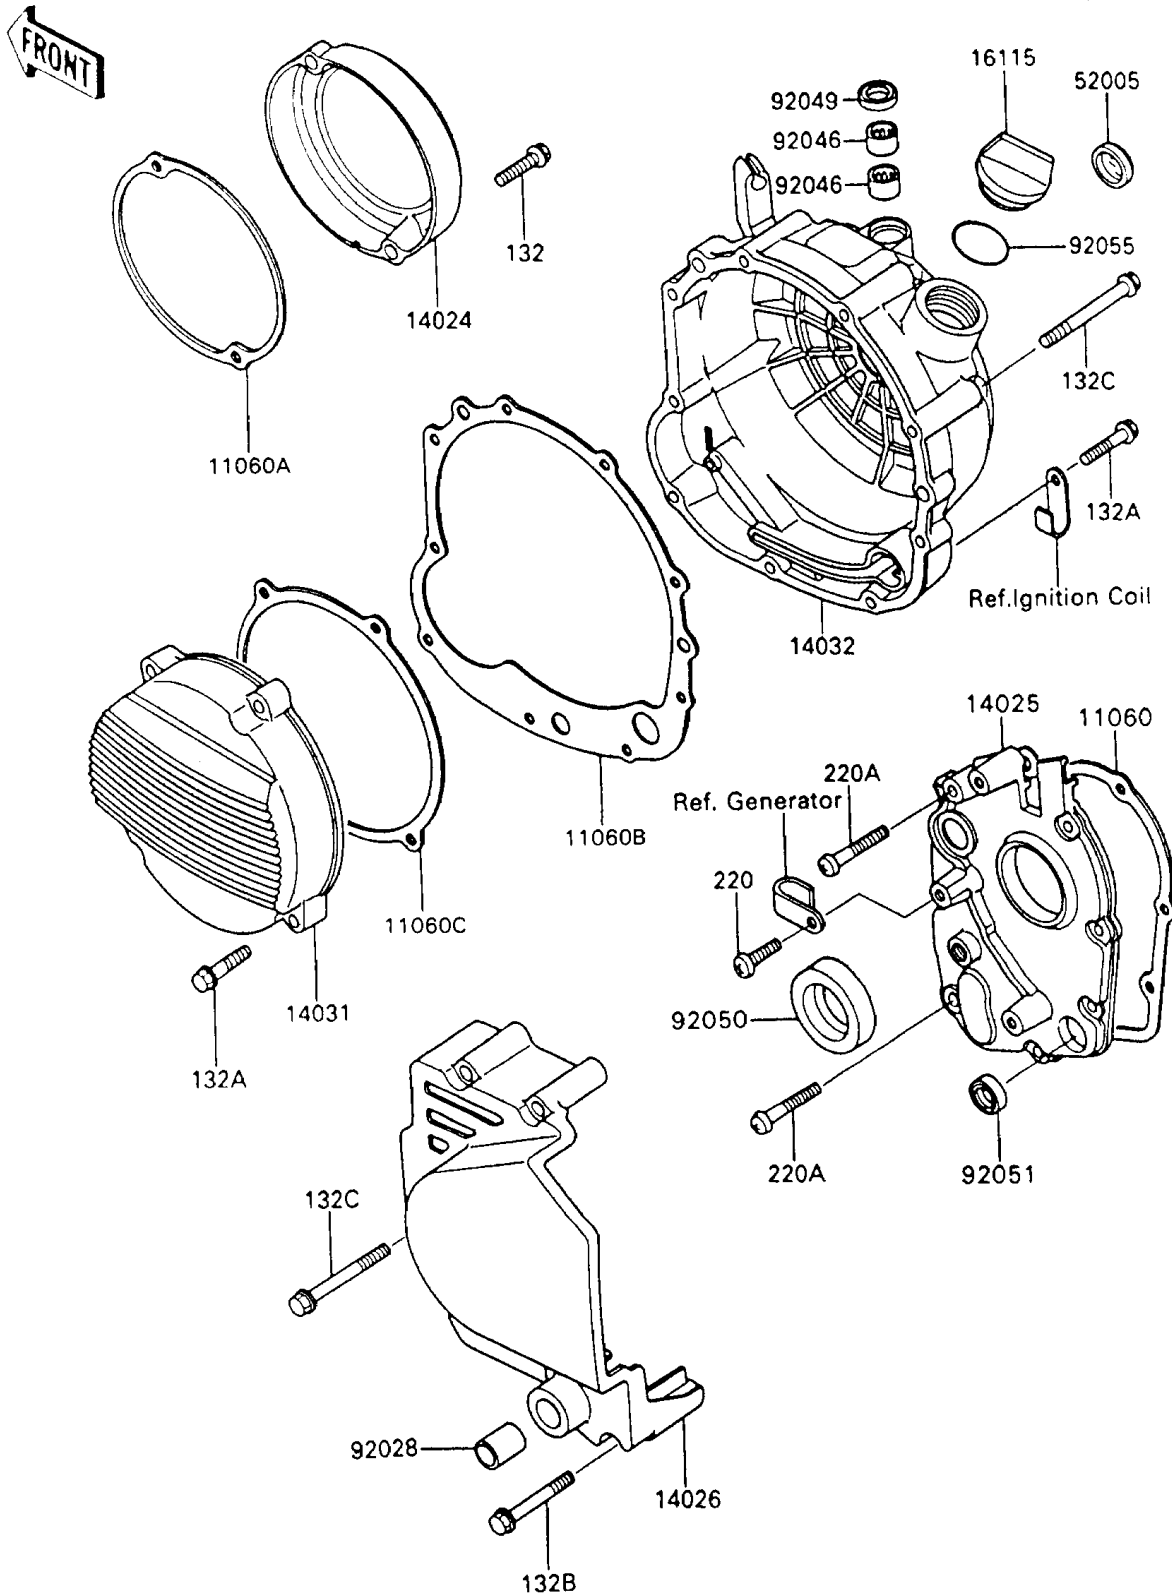

1993 Ninja® 600R

PARTS DIAGRAM

Engine Cover(s)

E1431-0218

1993 Ninja[®] 600R

PARTS LIST

Engine Cover(s)

ITEM NAME

PART NUMBER

QUANTITY
