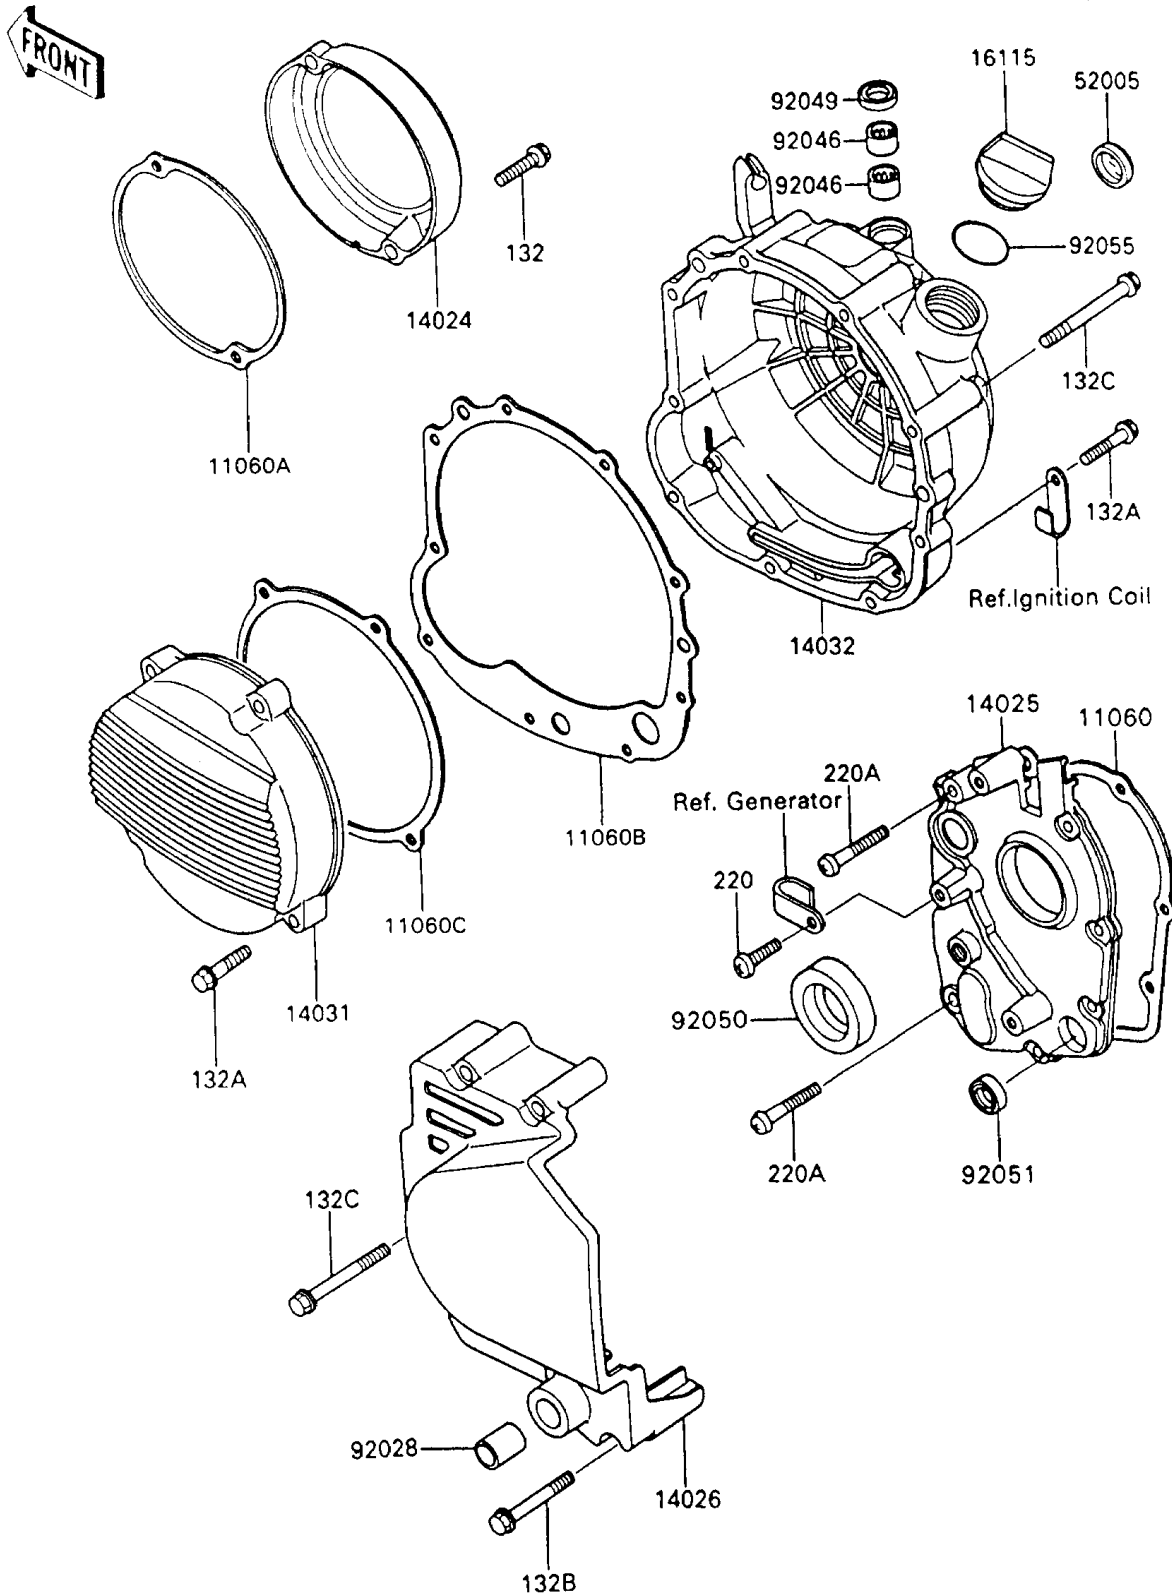

1994 Ninja® 600R

PARTS DIAGRAM

Engine Cover(s)

E1431-0218

1994 Ninja[®] 600R

PARTS LIST

Engine Cover(s)

ITEM NAME

PART NUMBER

QUANTITY
