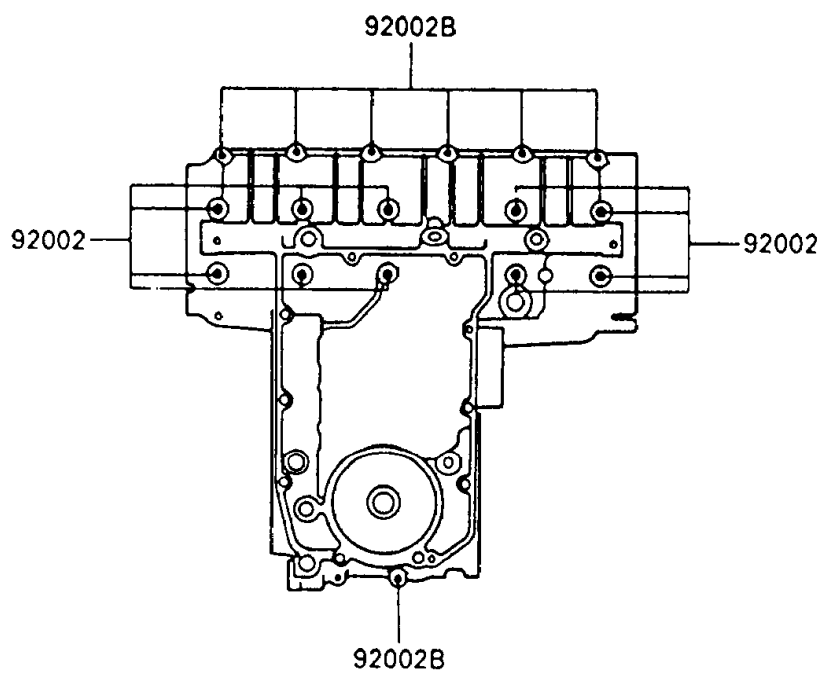

1993 Ninja[®] 600R

PARTS DIAGRAM

Crankcase Bolt Pattern

E1412-0029

Upper Case

Lower Case

1993 Ninja[®] 600R

PARTS LIST

Crankcase Bolt Pattern

ITEM NAME

PART NUMBER

QUANTITY
