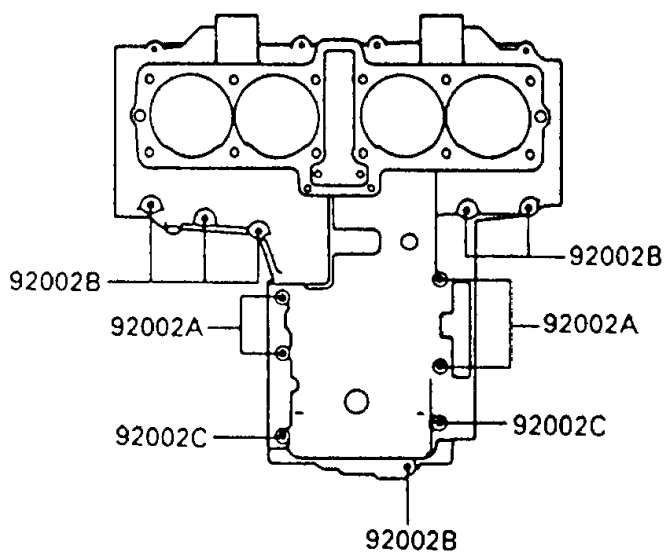

1993 Ninja[®] 600R

PARTS DIAGRAM

Crankcase Bolt Pattern

E1412-0029

Upper Case

Lower Case

1993 Ninja[®] 600R

PARTS LIST

Crankcase Bolt Pattern

ITEM NAME

PART NUMBER

QUANTITY
